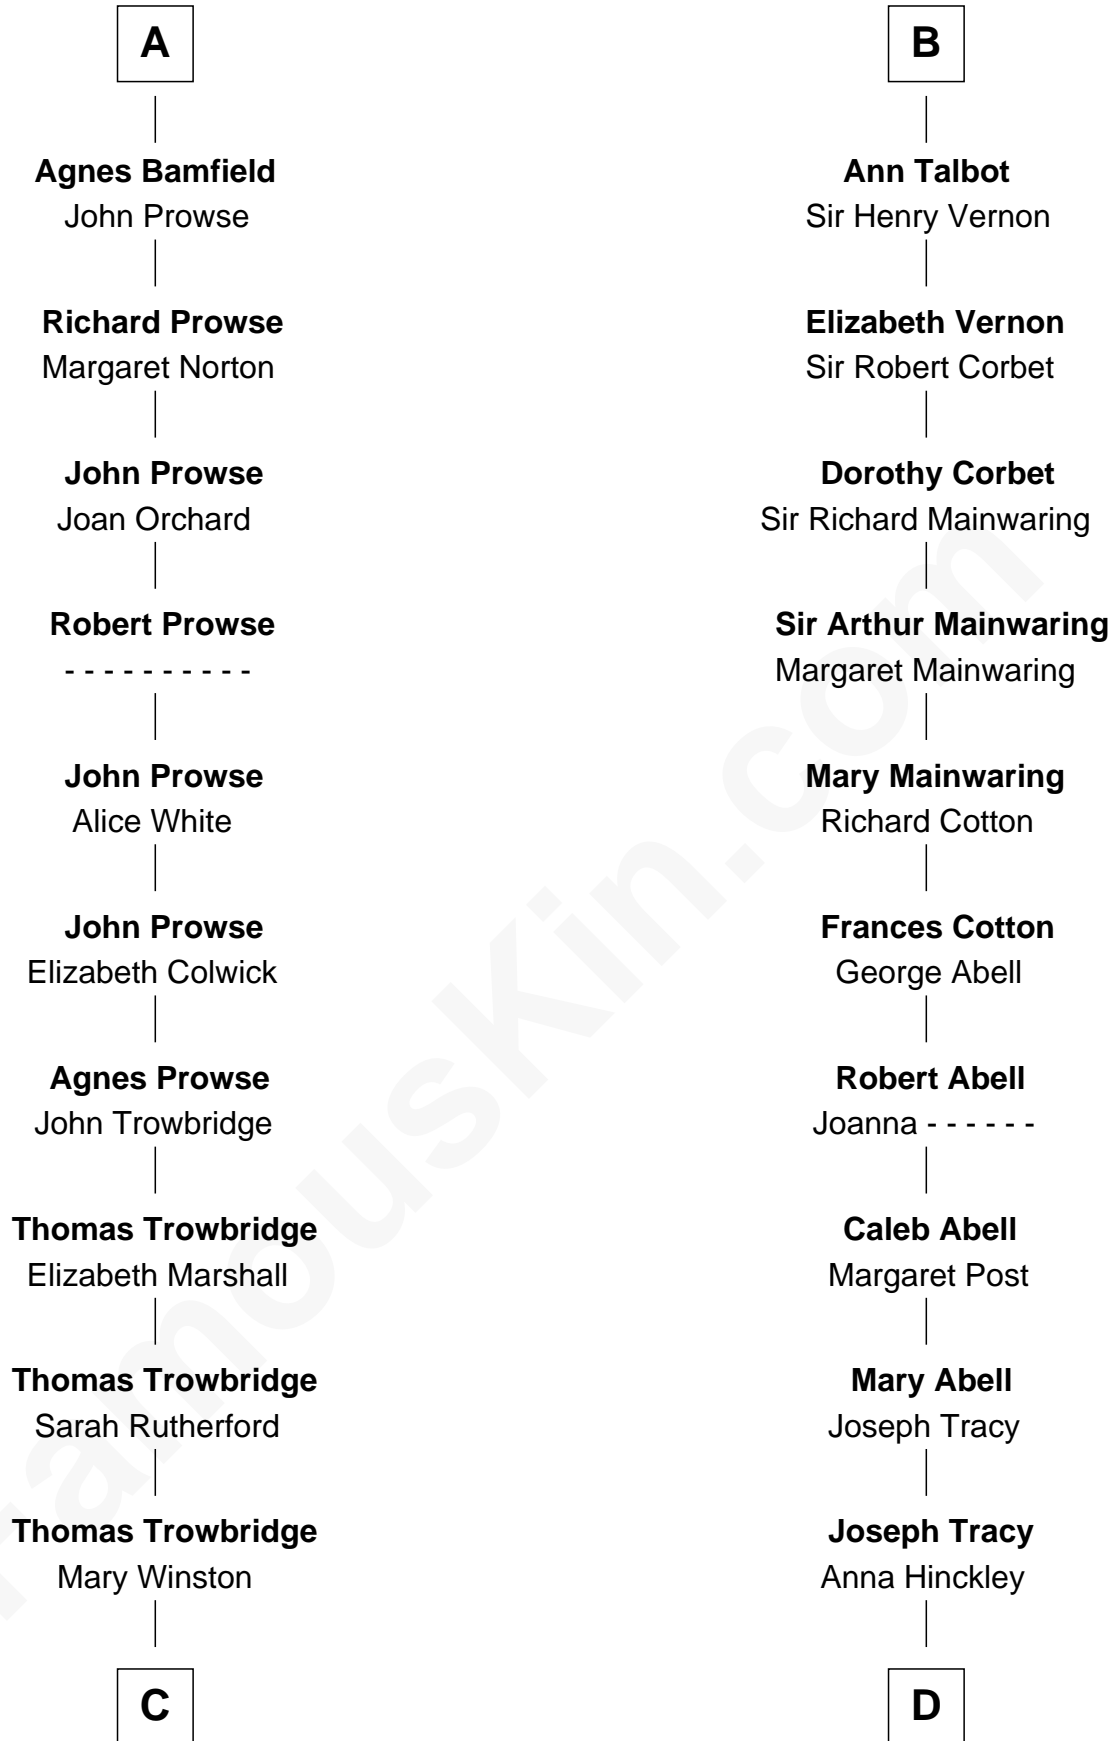

FamousKin.com

Relationship Chart of

Rutherford B. Hayes

19th U.S. President

21st cousin of

J.P. Morgan, Jr.

American Banker and Philanthropist

C

Sarah Trowbridge

John Russell

Rebecca Russell

Ezekiel Hayes

Rutherford Hayes

Chloe Smith

Rutherford Hayes

Sophia Birchard