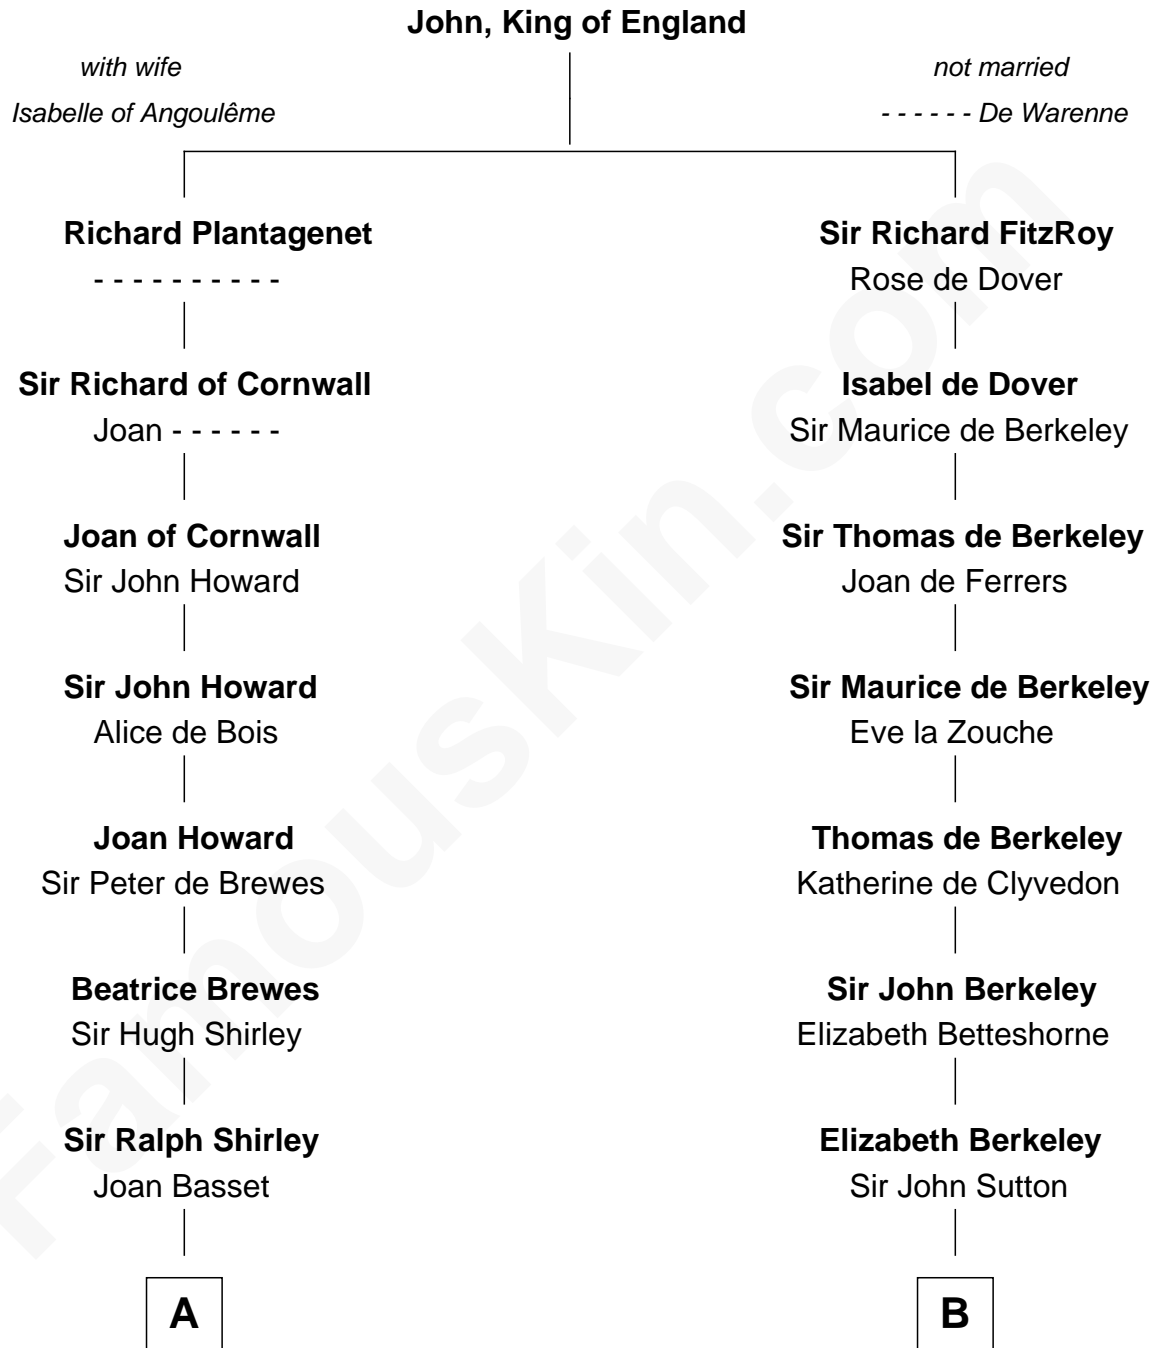

**FamousKin.com**  
**Relationship Chart of**  
**Rutherford B. Hayes**  
*19th U.S. President*

20th cousin 1 time removed of

**J.P. Morgan, Jr.**  
*American Banker and Philanthropist*

**C**

**Abigail Hale**  
Isaac Chandler

**Abigail Chandler**  
Israel Smith

**Chloe Smith**  
Rutherford Hayes

**Rutherford Hayes**  
Sophia Birchard

**Rutherford B. Hayes**  
*19th U.S. President*

**D**

**William Gedney Tracy**  
Rachel Huntington