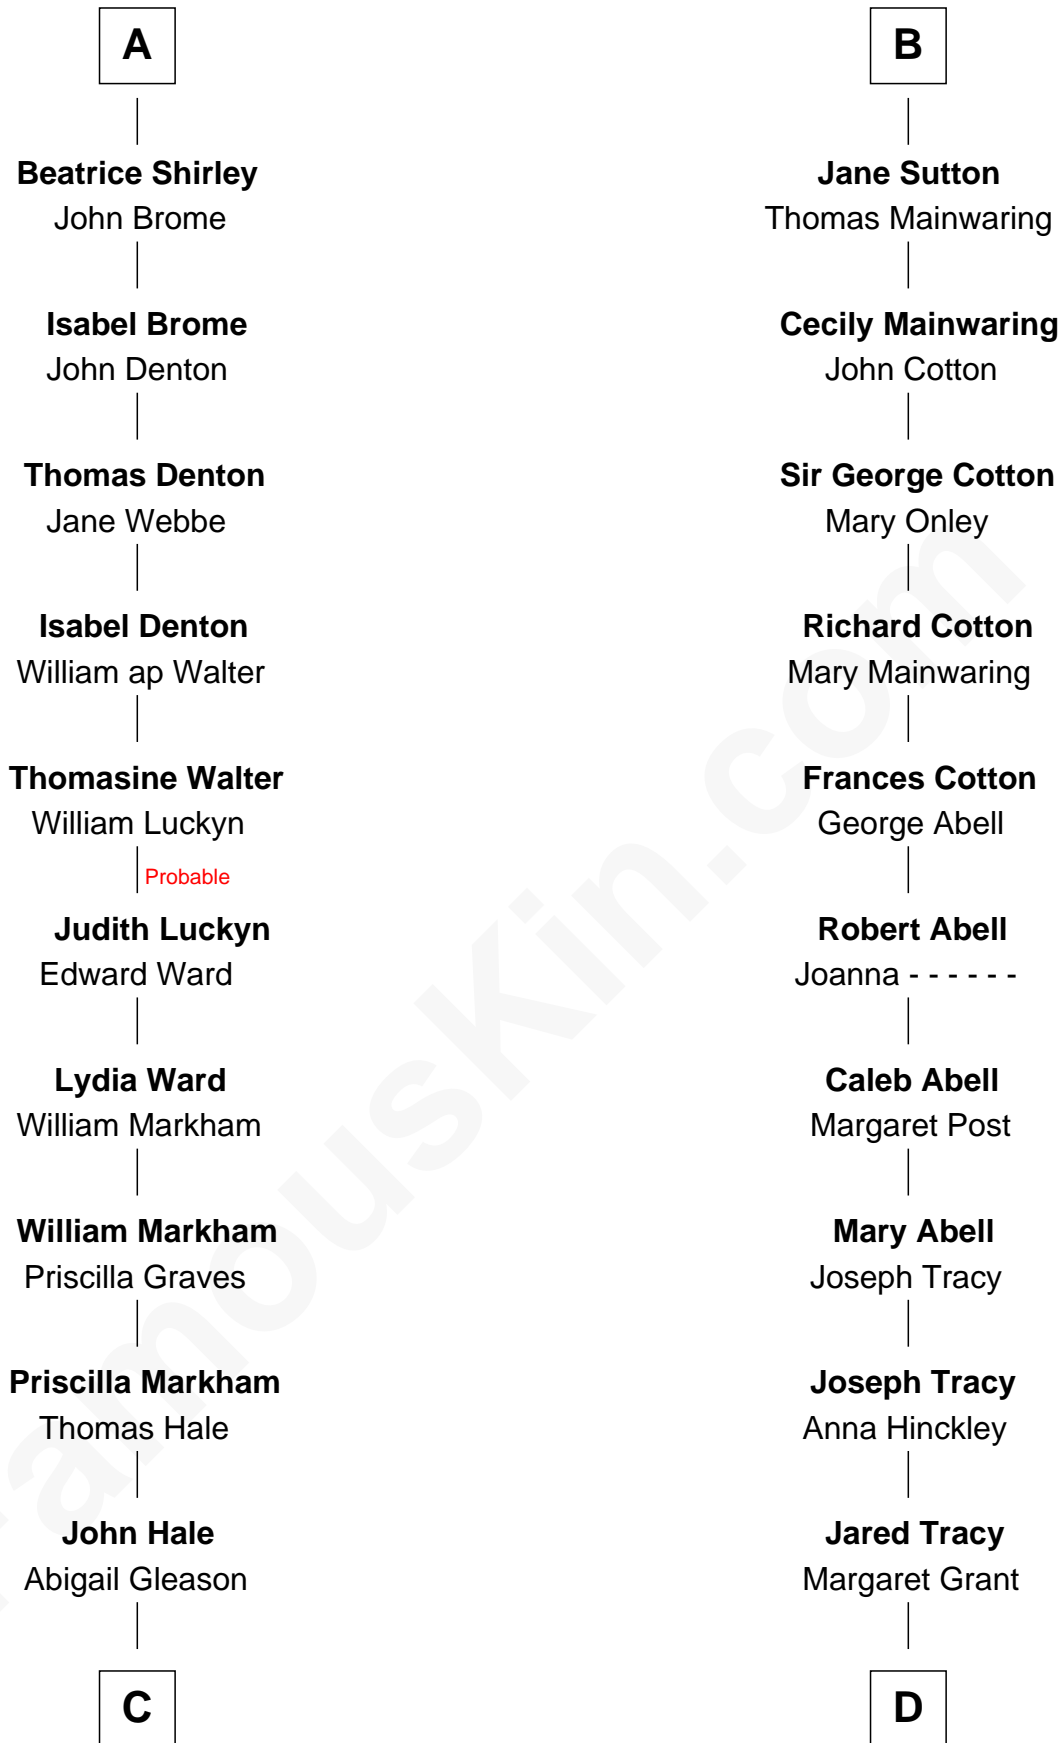

**FamousKin.com**  
**Relationship Chart of**  
**Rutherford B. Hayes**  
*19th U.S. President*

20th cousin 1 time removed of

**J.P. Morgan, Jr.**  
*American Banker and Philanthropist*

**C**

**Abigail Hale**  
Isaac Chandler

**Abigail Chandler**  
Israel Smith

**Chloe Smith**  
Rutherford Hayes

**Rutherford Hayes**  
Sophia Birchard

**Rutherford B. Hayes**  
*19th U.S. President*

**D**

**William Gedney Tracy**  
Rachel Huntington

**Charles F. Tracy**  
Louisa Kirkland

**Frances Louisa Tracy**  
John Pierpont Morgan

**J.P. Morgan, Jr.**  
*American Banker and Philanthropist*