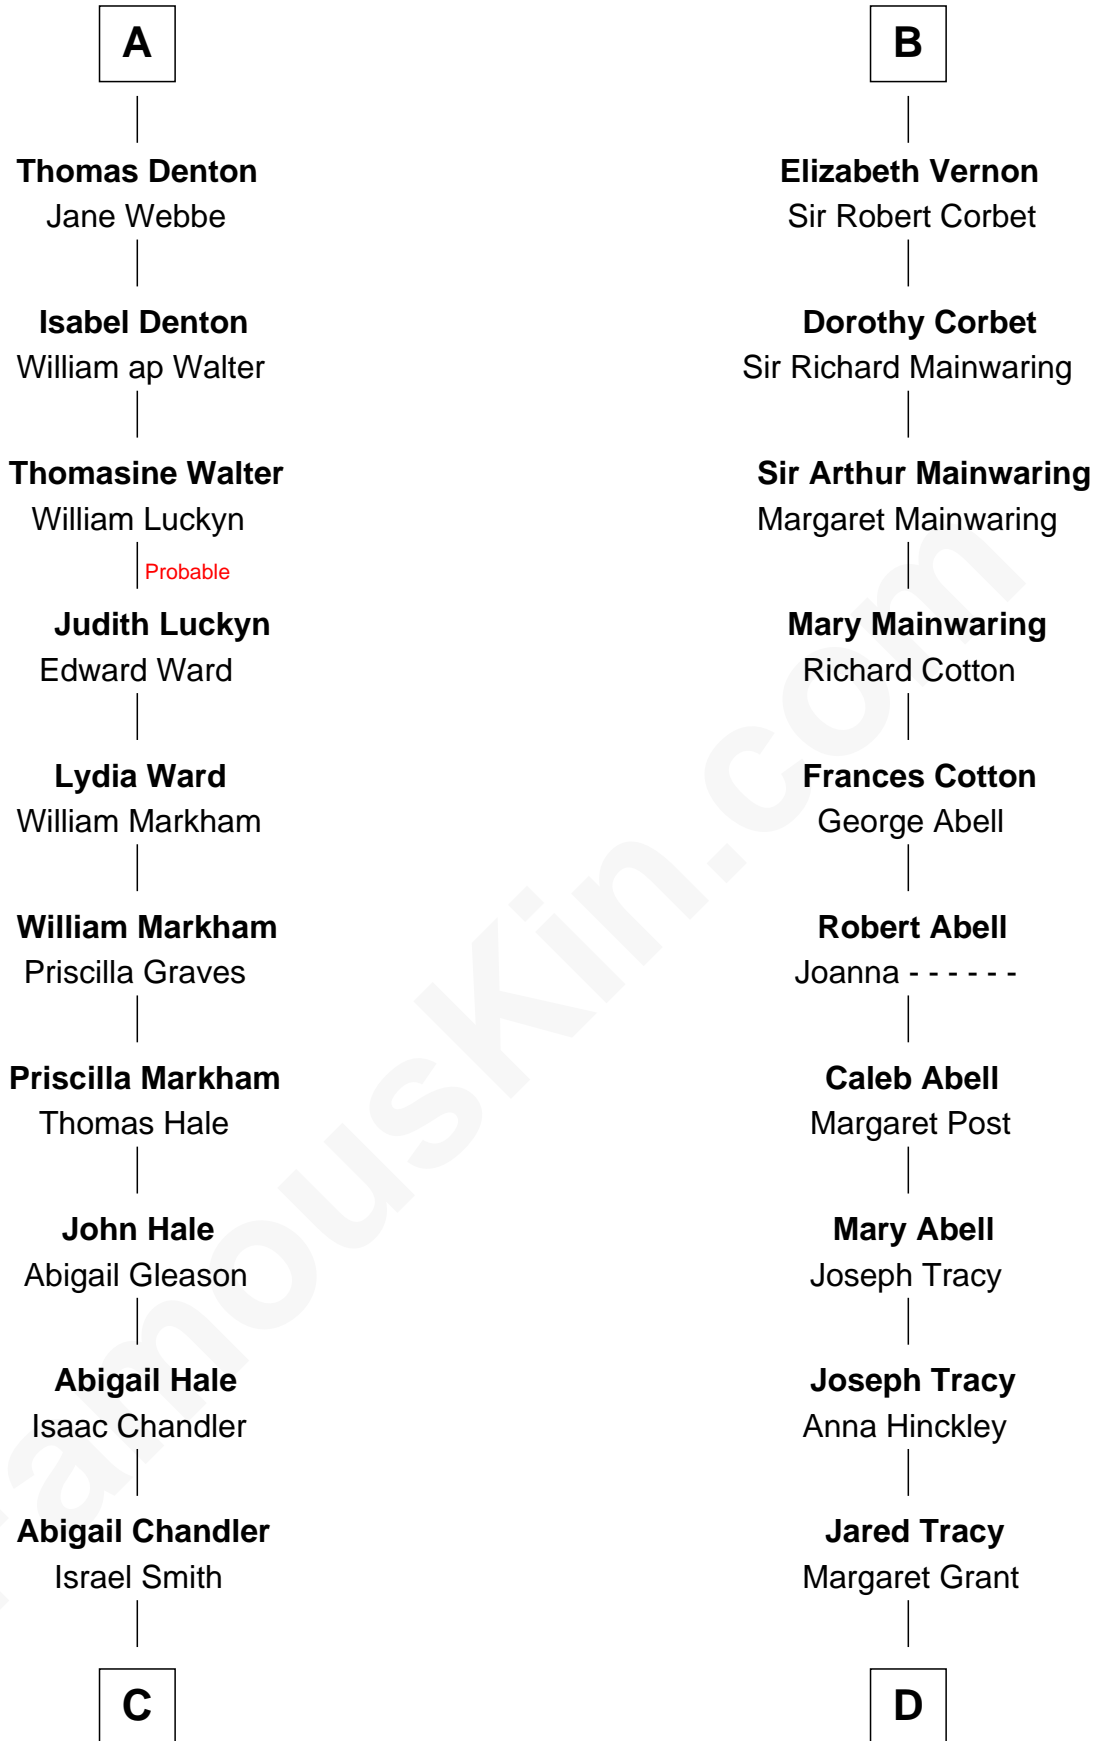

FamousKin.com
Relationship Chart of
Rutherford B. Hayes
19th U.S. President

19th cousin 1 time removed of

J.P. Morgan, Jr.
American Banker and Philanthropist

Sir Robert de Ros
 Isabel de Aubeney

C

Chloe Smith
Rutherford Hayes

Rutherford Hayes
Sophia Birchard

Rutherford B. Hayes
19th U.S. President

D

William Gedney Tracy
Rachel Huntington

Charles F. Tracy
Louisa Kirkland

Frances Louisa Tracy
John Pierpont Morgan

J.P. Morgan, Jr.
American Banker and Philanthropist