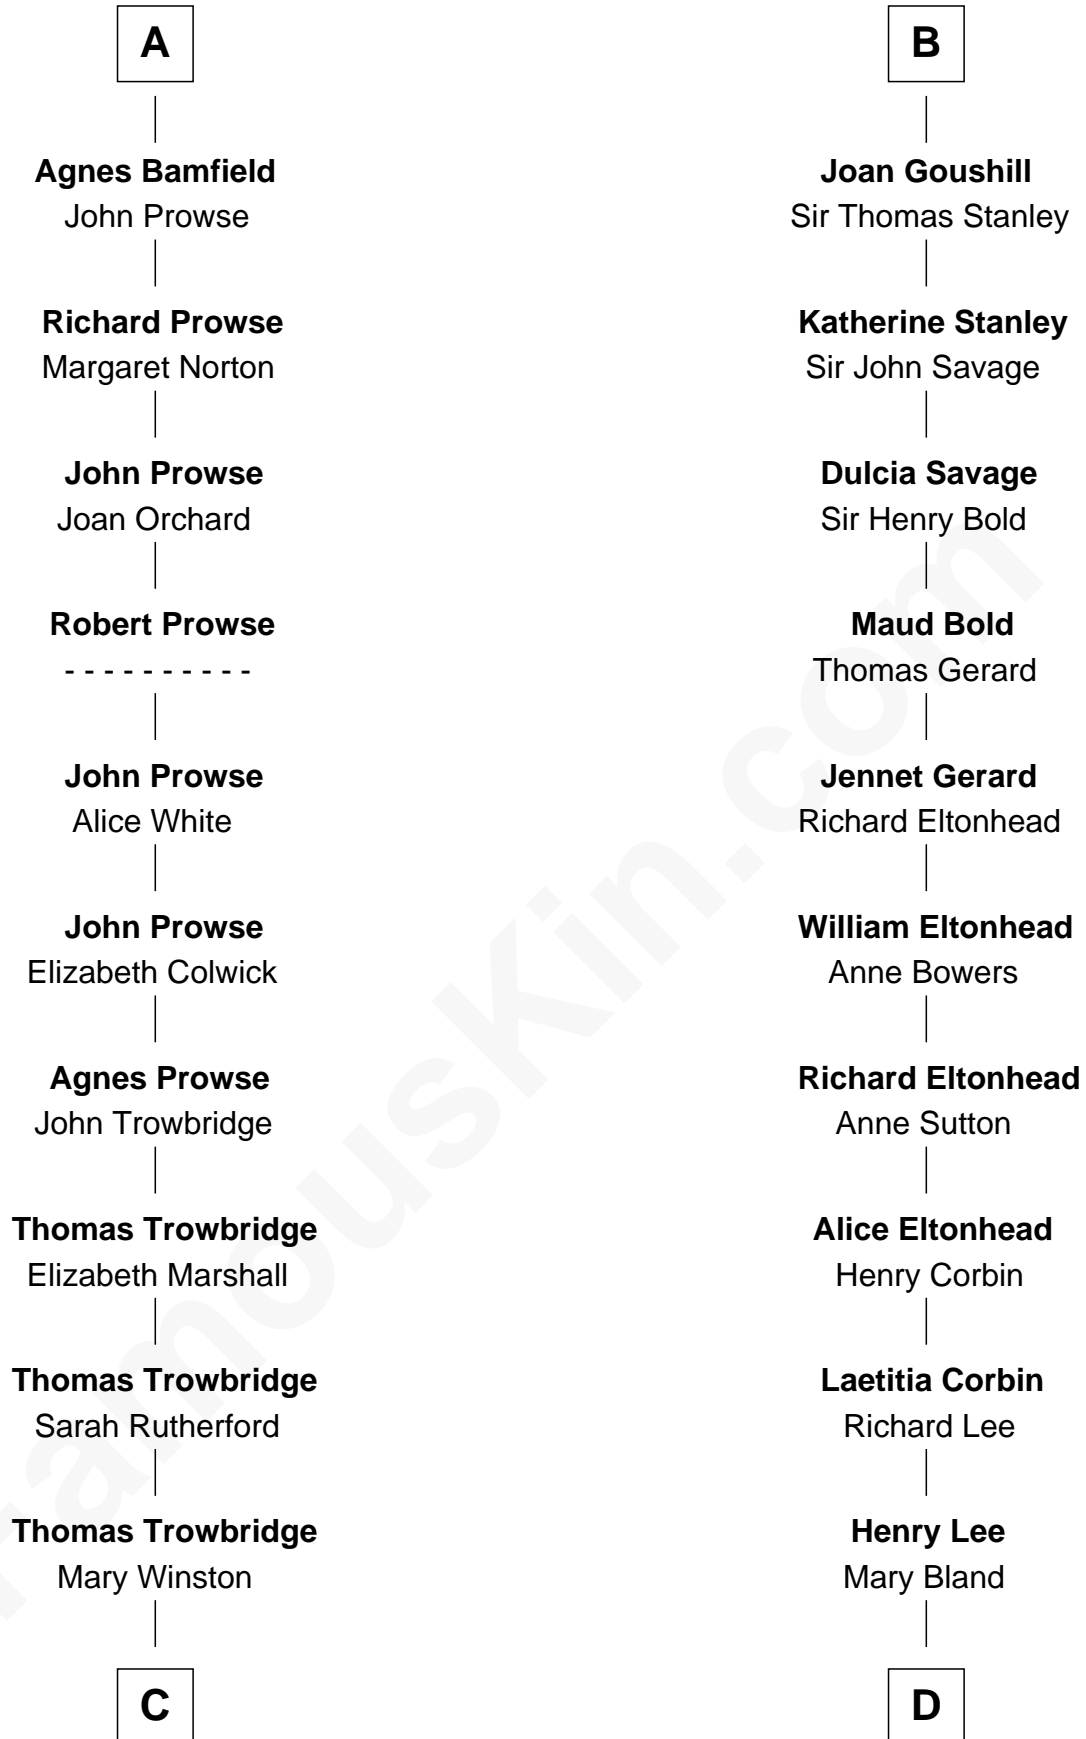

**FamousKin.com**  
**Relationship Chart of**  
**Rutherford B. Hayes**  
*19th U.S. President*

**20th cousin 1 time removed of**  
**Fitzhugh Lee**  
*40th Governor of Virginia*

**C**

**Sarah Trowbridge**

John Russell

**Rebecca Russell**

Ezekiel Hayes

**Rutherford Hayes**

Chloe Smith

**Rutherford Hayes**

Sophia Birchard

**Rutherford B. Hayes**

*19th U.S. President*

**D**

**Col. Henry Lee**

Lucy Grymes

**Maj. Gen. Henry Lee**

Anne Hill Carter

**Sydney Smith Lee**

Anna Maria Mason