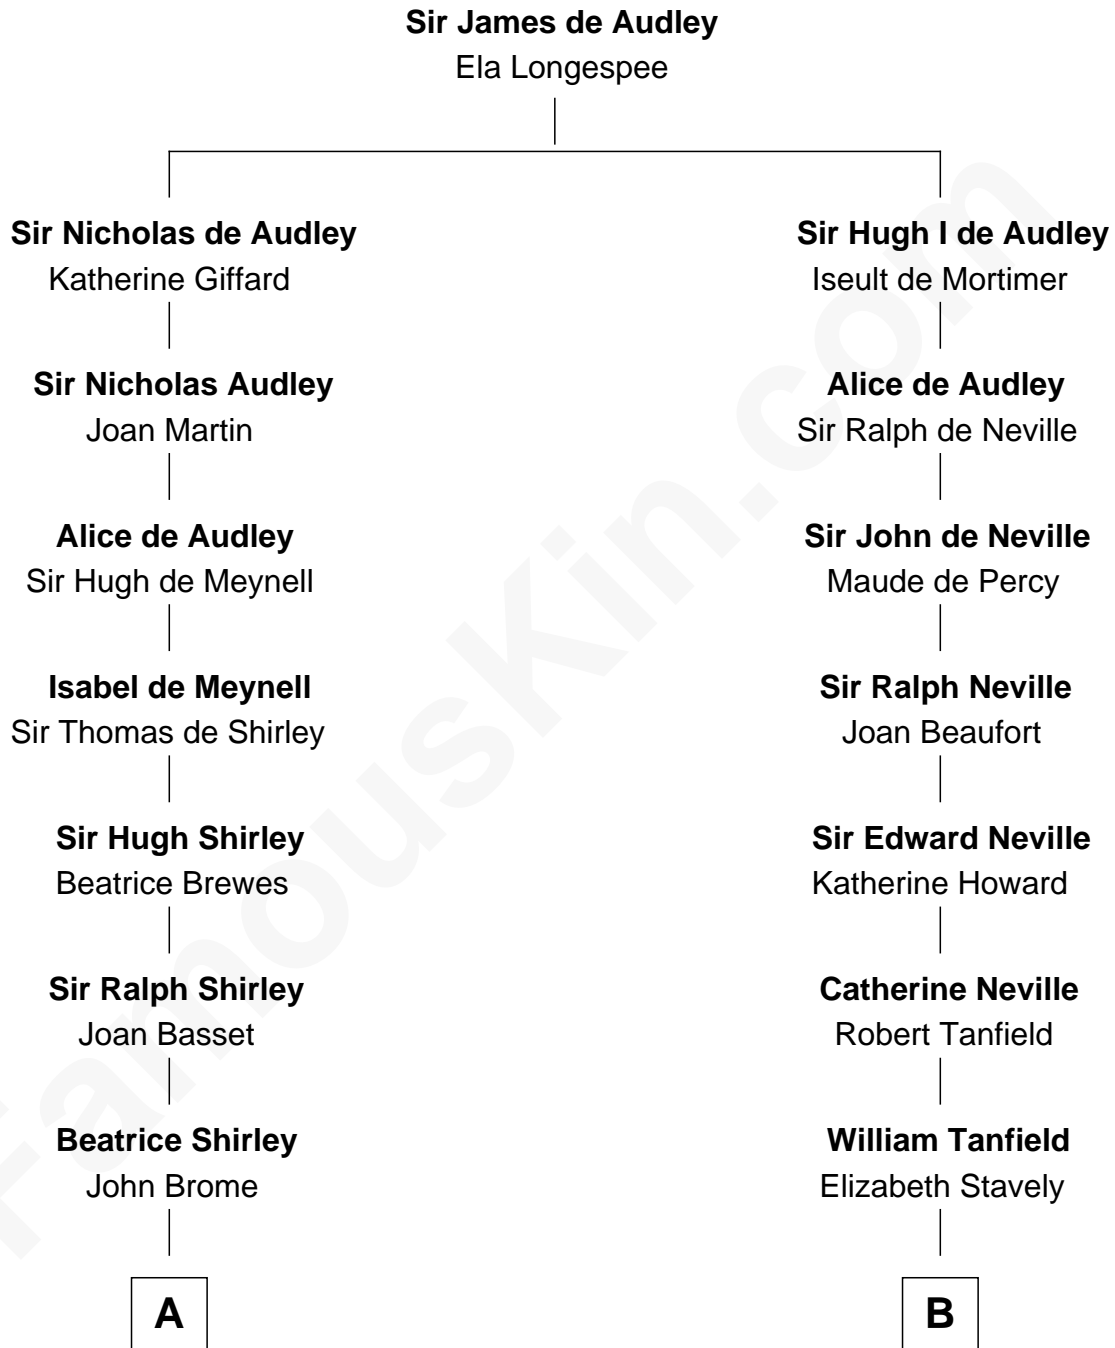

FamousKin.com
Relationship Chart of
Rutherford B. Hayes
19th U.S. President

18th cousin 2 times removed of
Fitzhugh Lee
40th Governor of Virginia

C

Abigail Chandler

Israel Smith

Chloe Smith

Rutherford Hayes

Rutherford Hayes

Sophia Birchard

Rutherford B. Hayes

19th U.S. President

D

Sydney Smith Lee

Anna Maria Mason

Fitzhugh Lee

40th Governor of Virginia

FamousKin.com