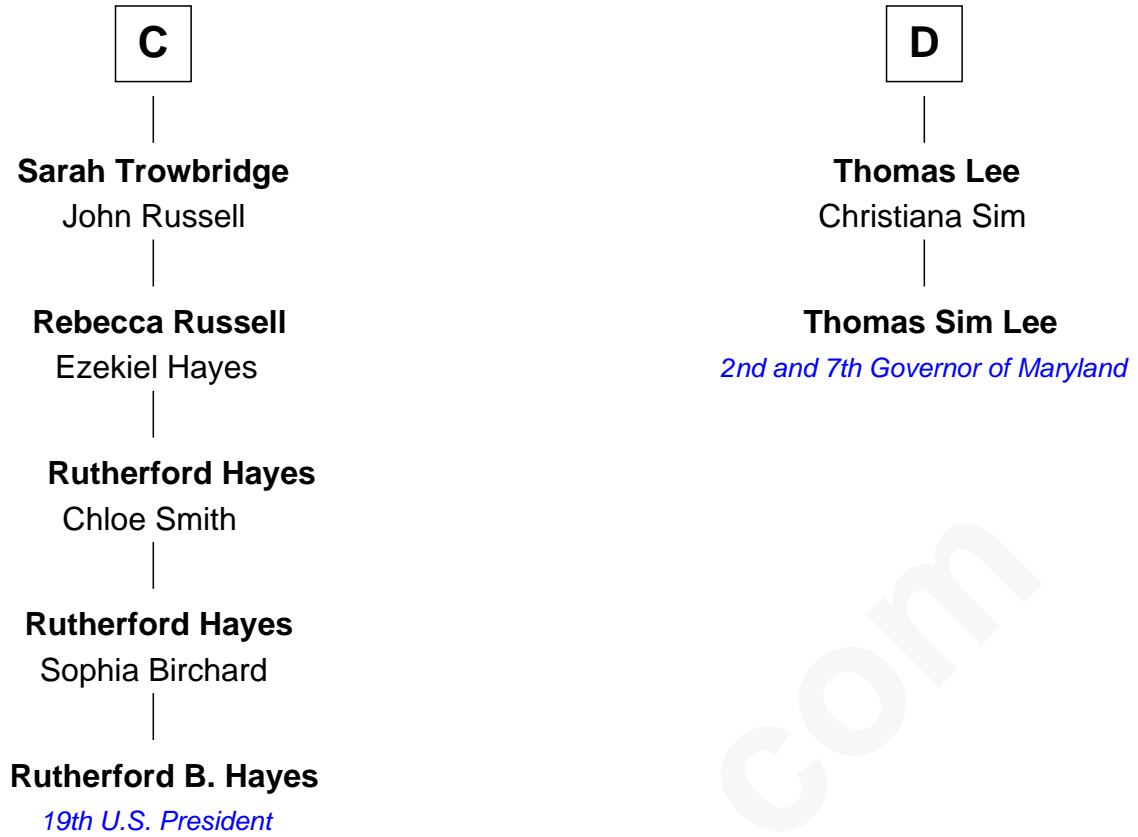

FamousKin.com
Relationship Chart of
Rutherford B. Hayes
19th U.S. President

18th cousin 3 times removed of
Thomas Sim Lee
2nd and 7th Governor of Maryland

FamousKin.com