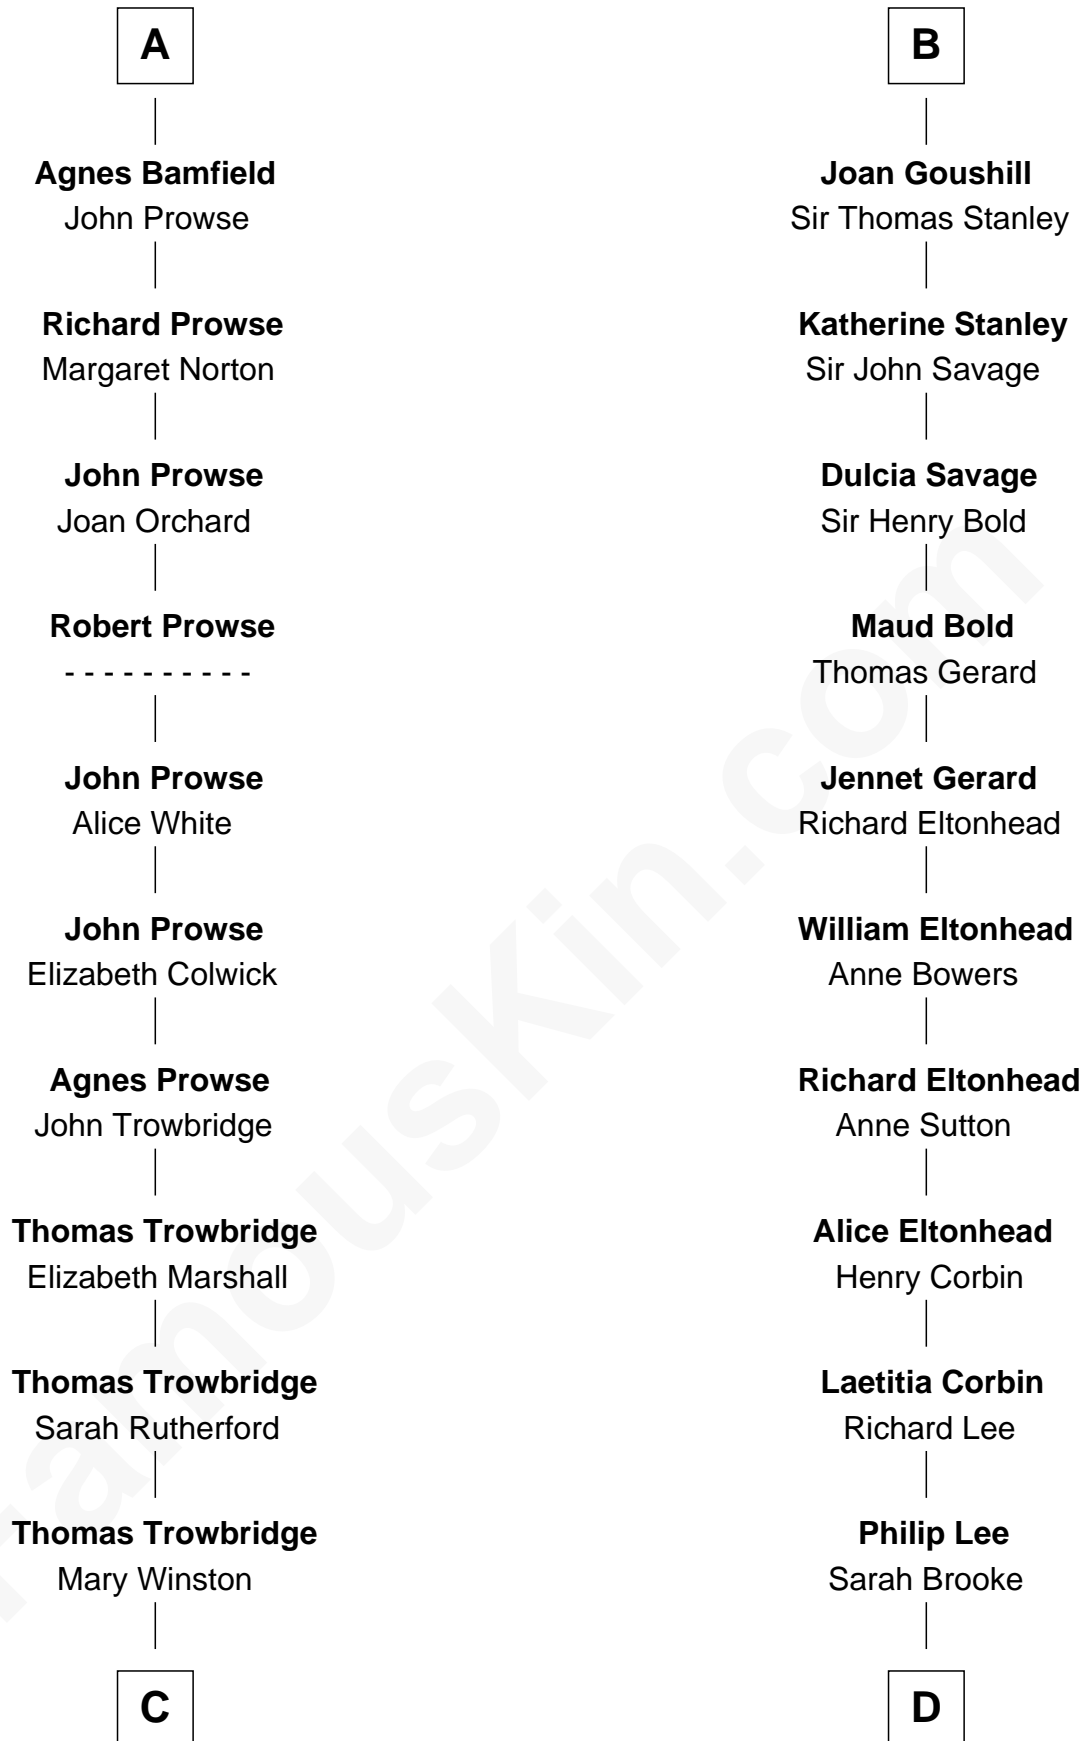

FamousKin.com
Relationship Chart of
Rutherford B. Hayes
19th U.S. President

18th cousin 3 times removed of
Thomas Sim Lee
2nd and 7th Governor of Maryland

FamousKin.com