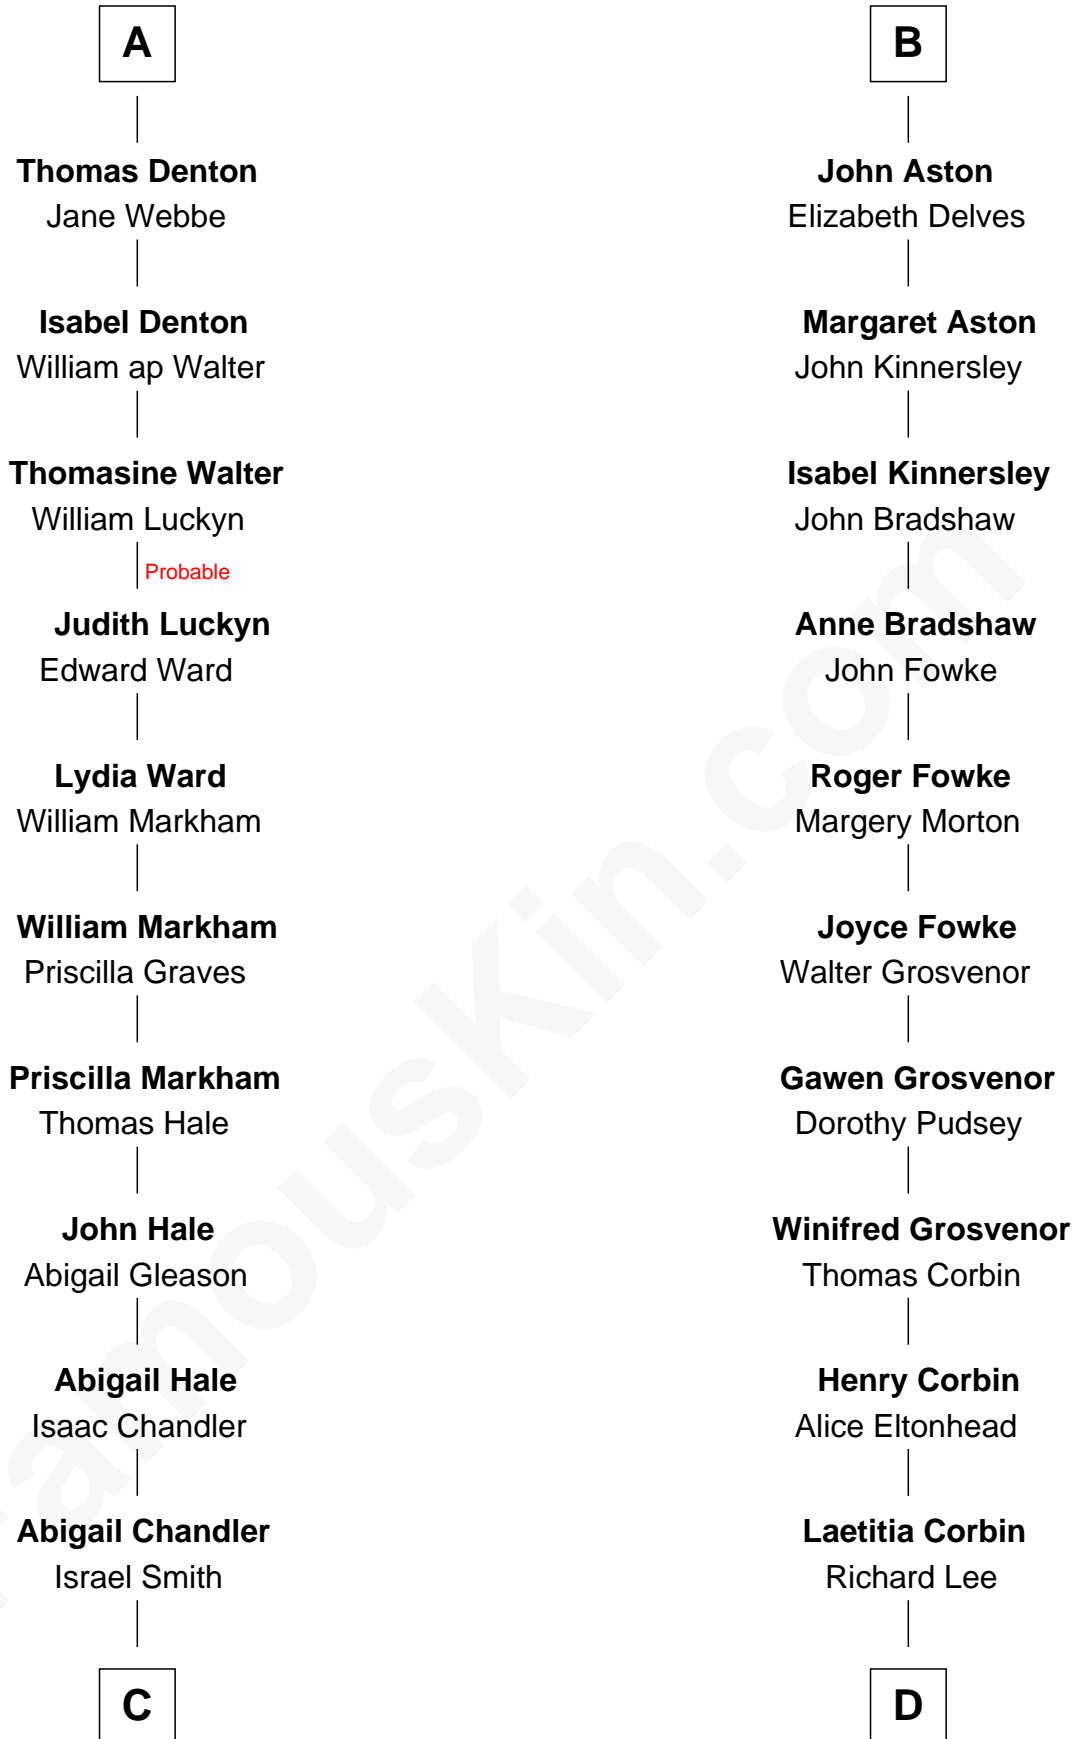

FamousKin.com
Relationship Chart of
Rutherford B. Hayes
19th U.S. President

19th cousin of
Thomas Sim Lee
2nd and 7th Governor of Maryland

Sir Robert de Ros
 Isabel de Aubeney

C

Chloe Smith
Rutherford Hayes

Rutherford Hayes
Sophia Birchard

Rutherford B. Hayes
19th U.S. President

D

Philip Lee
Sarah Brooke

Thomas Lee
Christiana Sim

Thomas Sim Lee
2nd and 7th Governor of Maryland

FamousKin.com