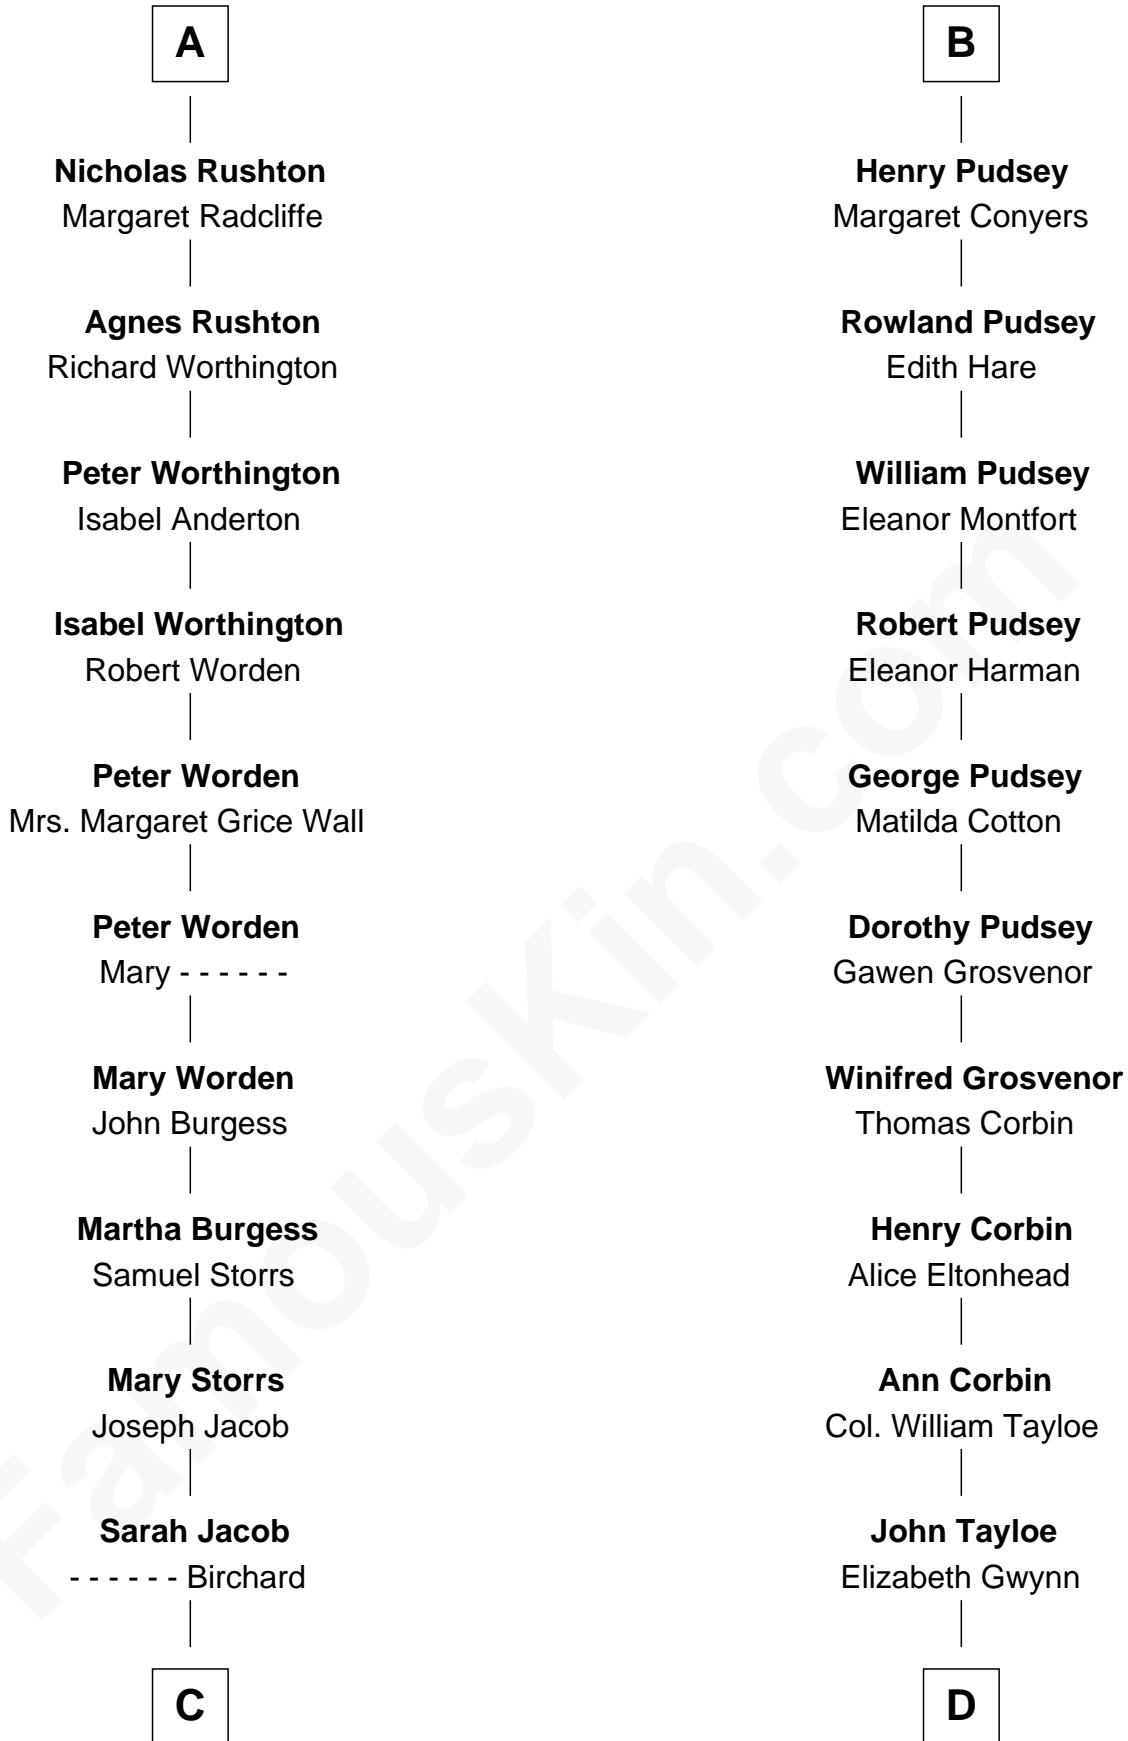

FamousKin.com
Relationship Chart of
Rutherford B. Hayes
19th U.S. President

19th cousin 2 times removed of
Henry Lloyd
40th Governor of Maryland

C

Roger Cornwall alias Birchard

Drusilla Austin

Sophia Birchard

Rutherford Hayes

Rutherford B. Hayes

19th U.S. President

D

John Tayloe

Rebecca Plater

Elizabeth Tayloe

Col. Edward Lloyd