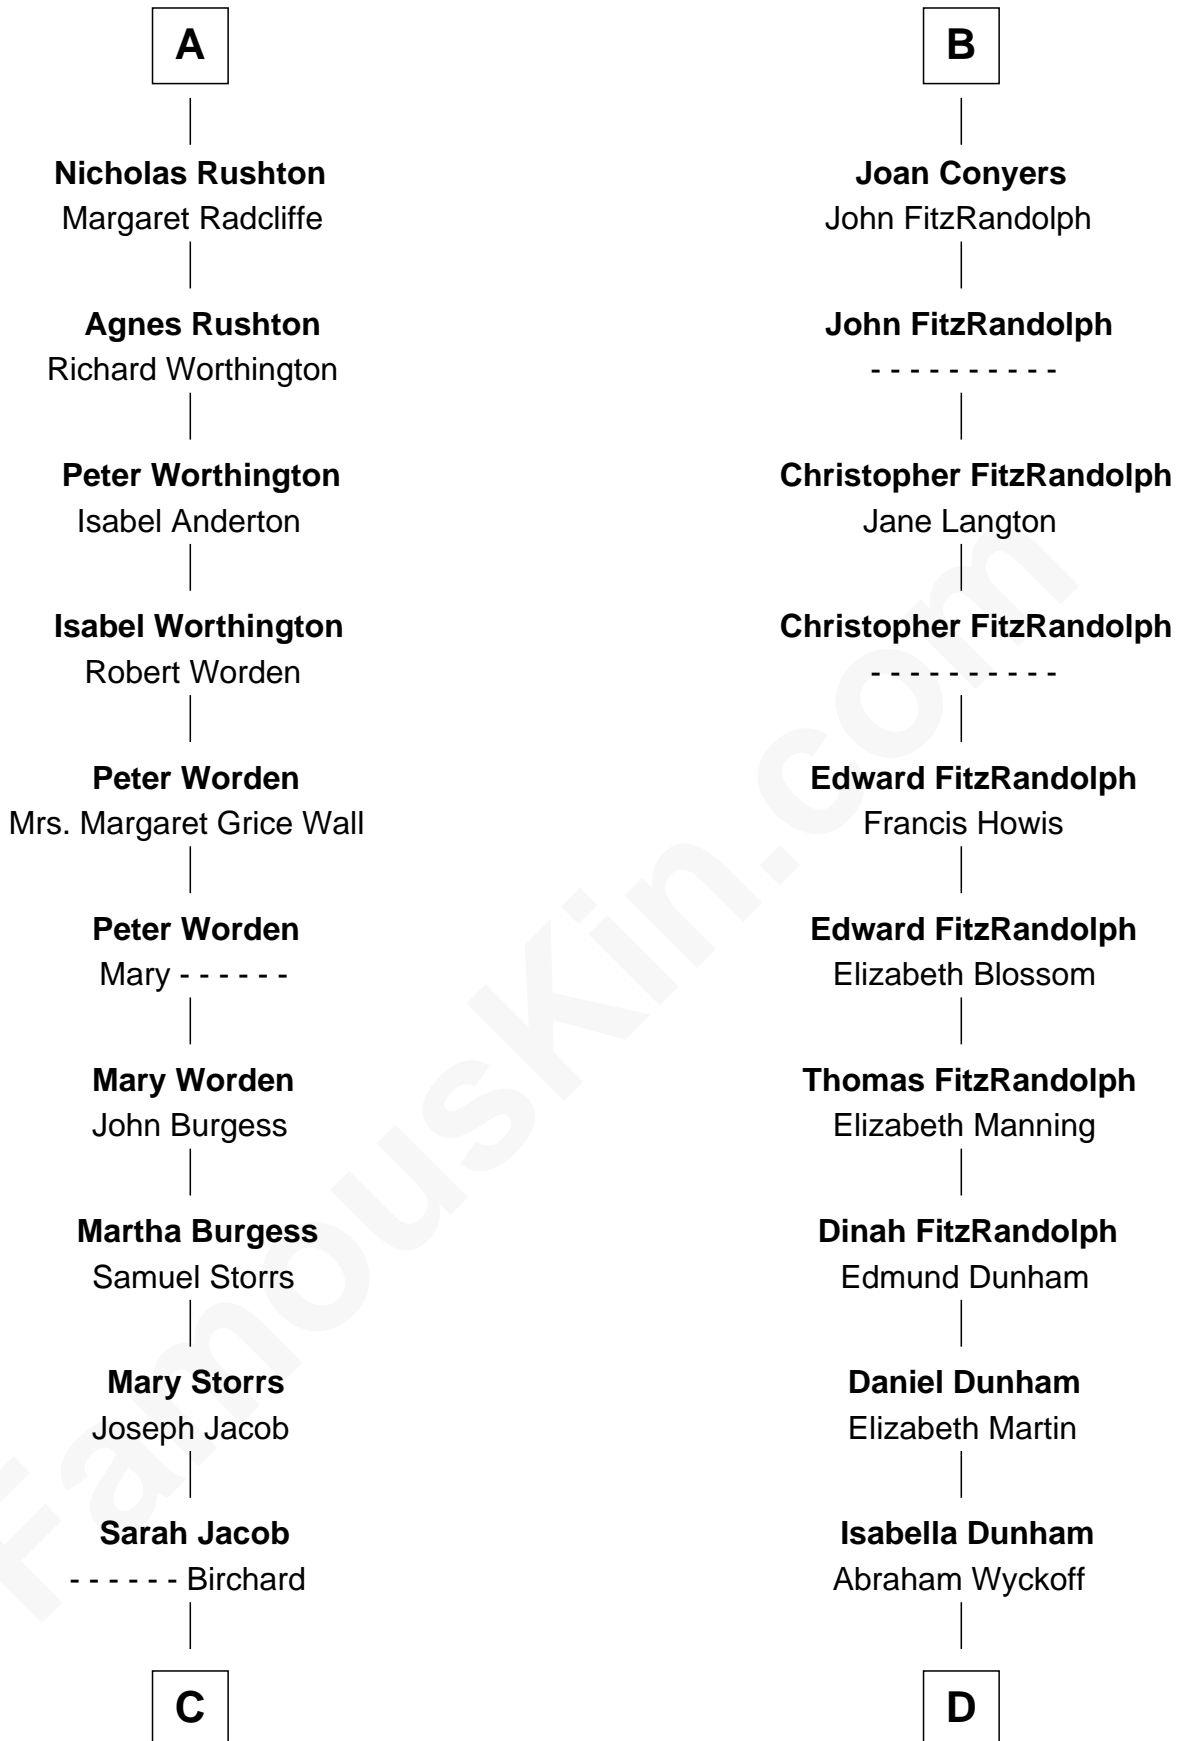

**FamousKin.com**  
**Relationship Chart of**  
**Rutherford B. Hayes**  
*19th U.S. President*

**19th cousin 1 time removed of**  
**Georgia O'Keeffe**  
*American Artist*

**Sir William de Ros**  
 Eustache Fitz Ralph

**C**

**Roger Cornwall alias Birchard**

Drusilla Austin

**Sophia Birchard**

Rutherford Hayes

**Rutherford B. Hayes**

*19th U.S. President*

**D**

**Charles Wyckoff**

Alletta Maria Field

**Isabella Wyckoff**

George Victor Totto

**Ida Ten Eyck Totto**

Francis Calyxtus O'Keeffe

**Georgia O'Keeffe**

*American Artist*