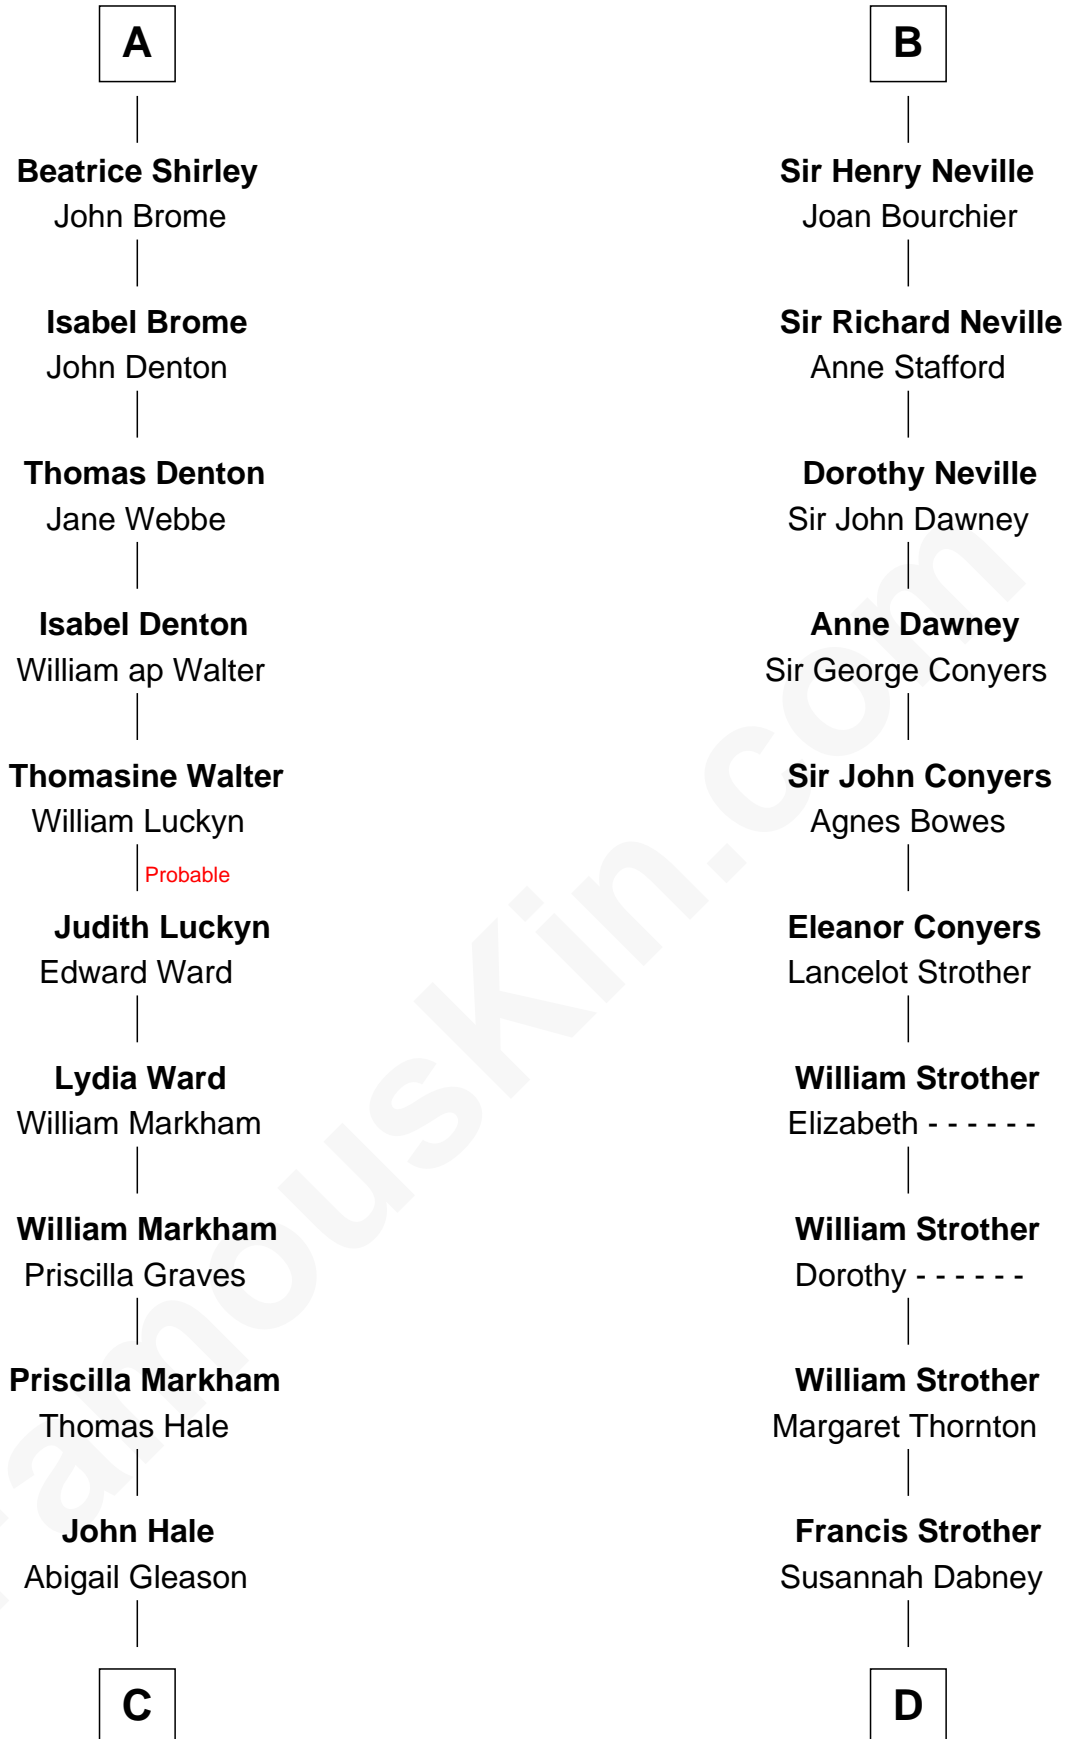

**FamousKin.com**  
**Relationship Chart of**  
**Rutherford B. Hayes**  
*19th U.S. President*

**19th cousin 2 times removed of**  
**Zachary Taylor**  
*12th U.S. President*

**John, King of England**  
 Isabelle of Angoulême

**C**

**Abigail Hale**  
Isaac Chandler

**Abigail Chandler**  
Israel Smith

**Chloe Smith**  
Rutherford Hayes

**Rutherford Hayes**  
Sophia Birchard

**Rutherford B. Hayes**  
*19th U.S. President*

**D**

**William Strother**  
Sarah Bayly

**Sarah Dabney Strother**  
Col. Richard Taylor

**Zachary Taylor**  
*12th U.S. President*