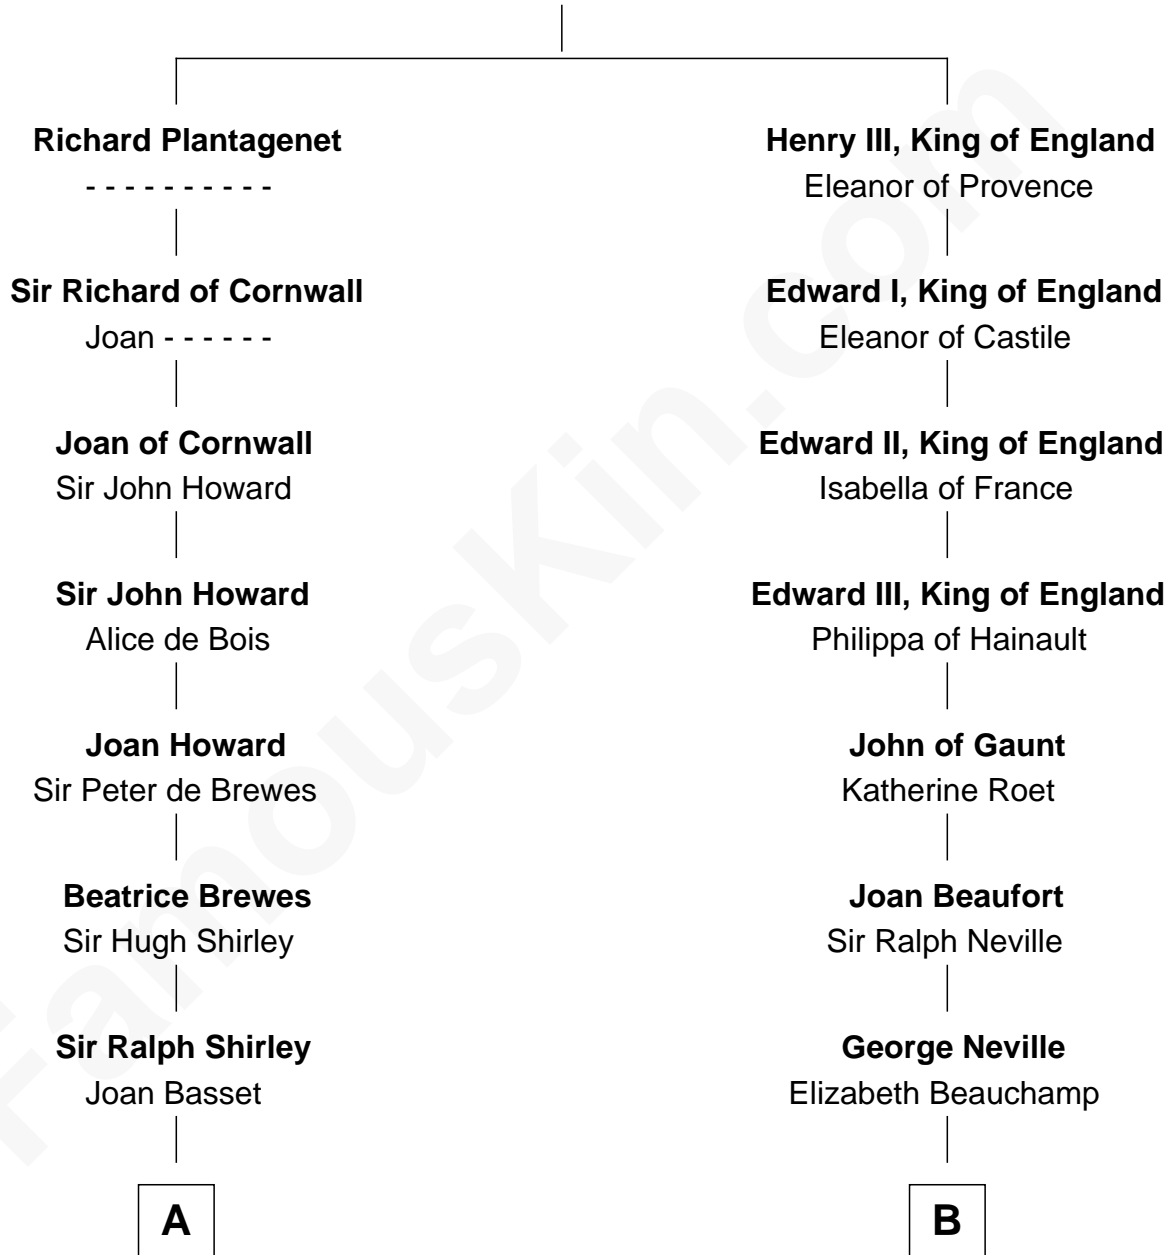

**FamousKin.com**  
**Relationship Chart of**  
**Rutherford B. Hayes**  
*19th U.S. President*

**19th cousin 2 times removed of**  
**Zachary Taylor**  
*12th U.S. President*

**John, King of England**  
 Isabelle of Angoulême

**C**

**Abigail Hale**  
Isaac Chandler

**Abigail Chandler**  
Israel Smith

**Chloe Smith**  
Rutherford Hayes

**Rutherford Hayes**  
Sophia Birchard

**Rutherford B. Hayes**  
*19th U.S. President*

**D**

**William Strother**  
Sarah Bayly

**Sarah Dabney Strother**  
Col. Richard Taylor

**Zachary Taylor**  
*12th U.S. President*