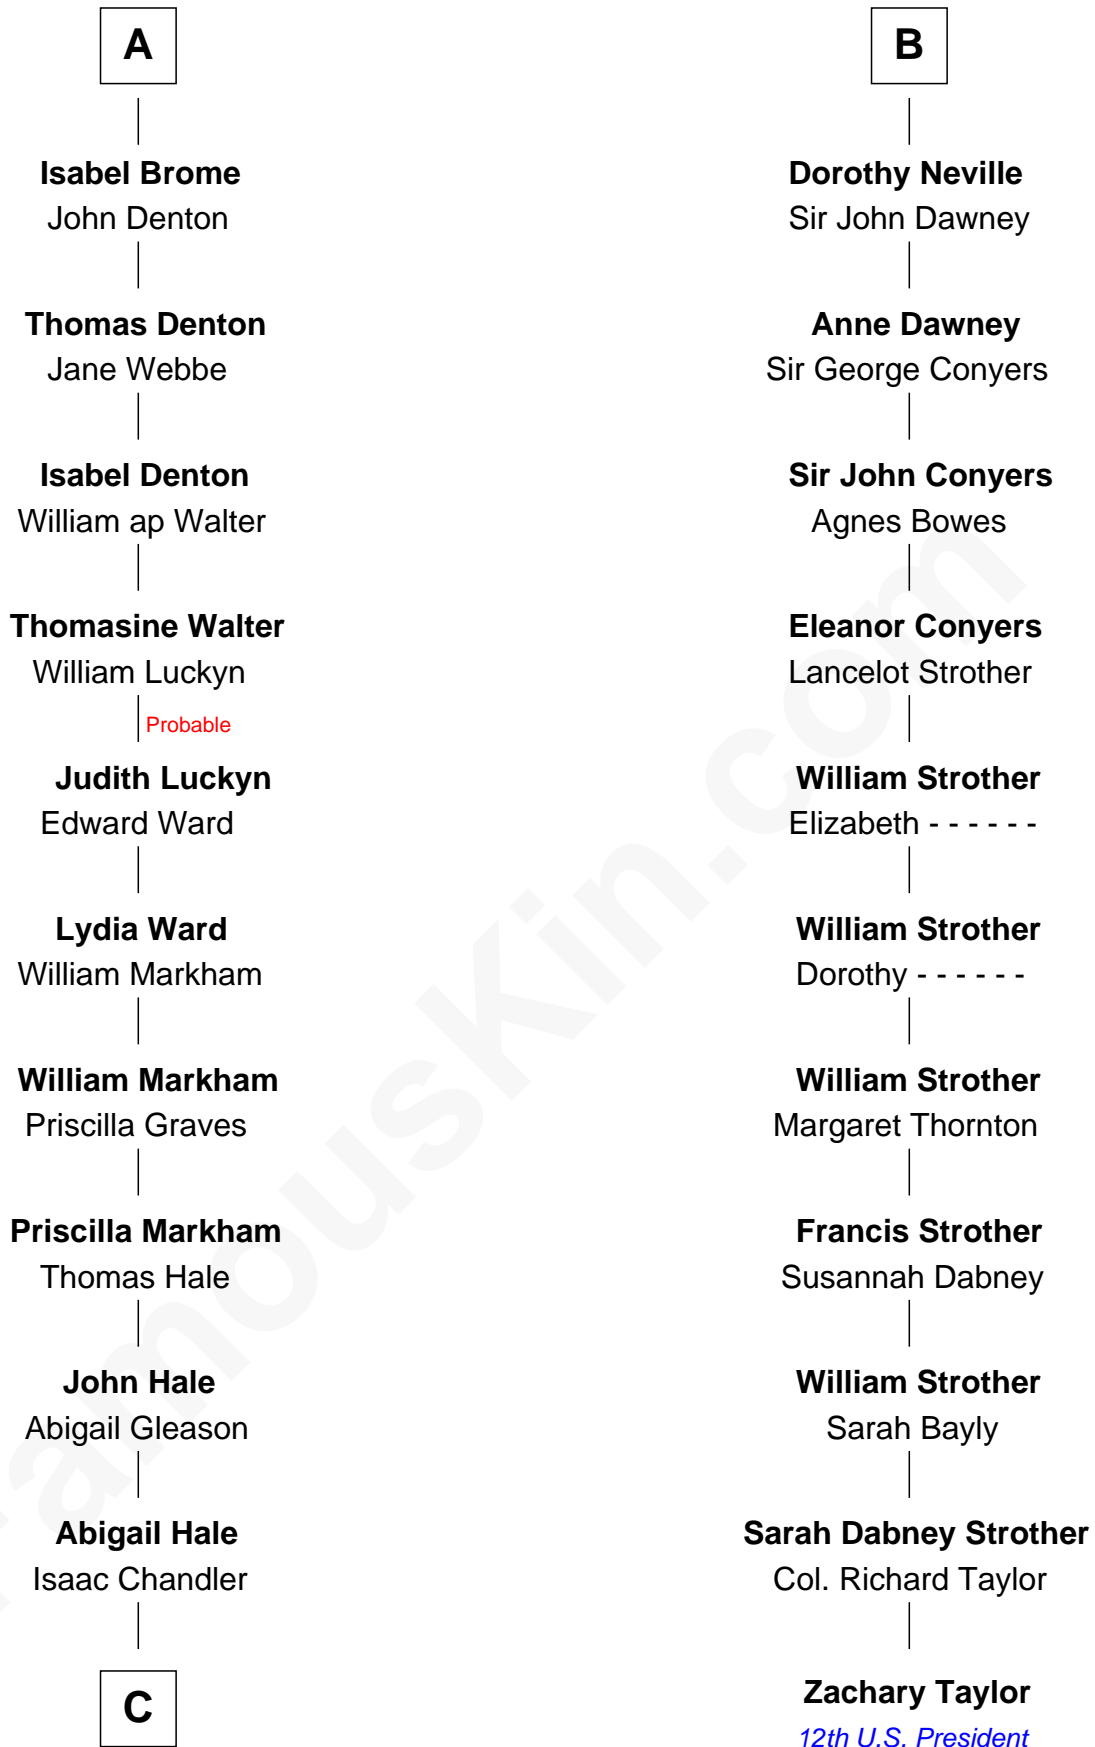

**FamousKin.com**  
**Relationship Chart of**  
**Rutherford B. Hayes**  
*19th U.S. President*

17th cousin 3 times removed of

**Zachary Taylor**  
*12th U.S. President*

**C**

—  
**Abigail Chandler**

Israel Smith

—  
**Chloe Smith**

Rutherford Hayes

—  
**Rutherford Hayes**

Sophia Birchard

—  
**Rutherford B. Hayes**

*19th U.S. President*

FamousKin.com