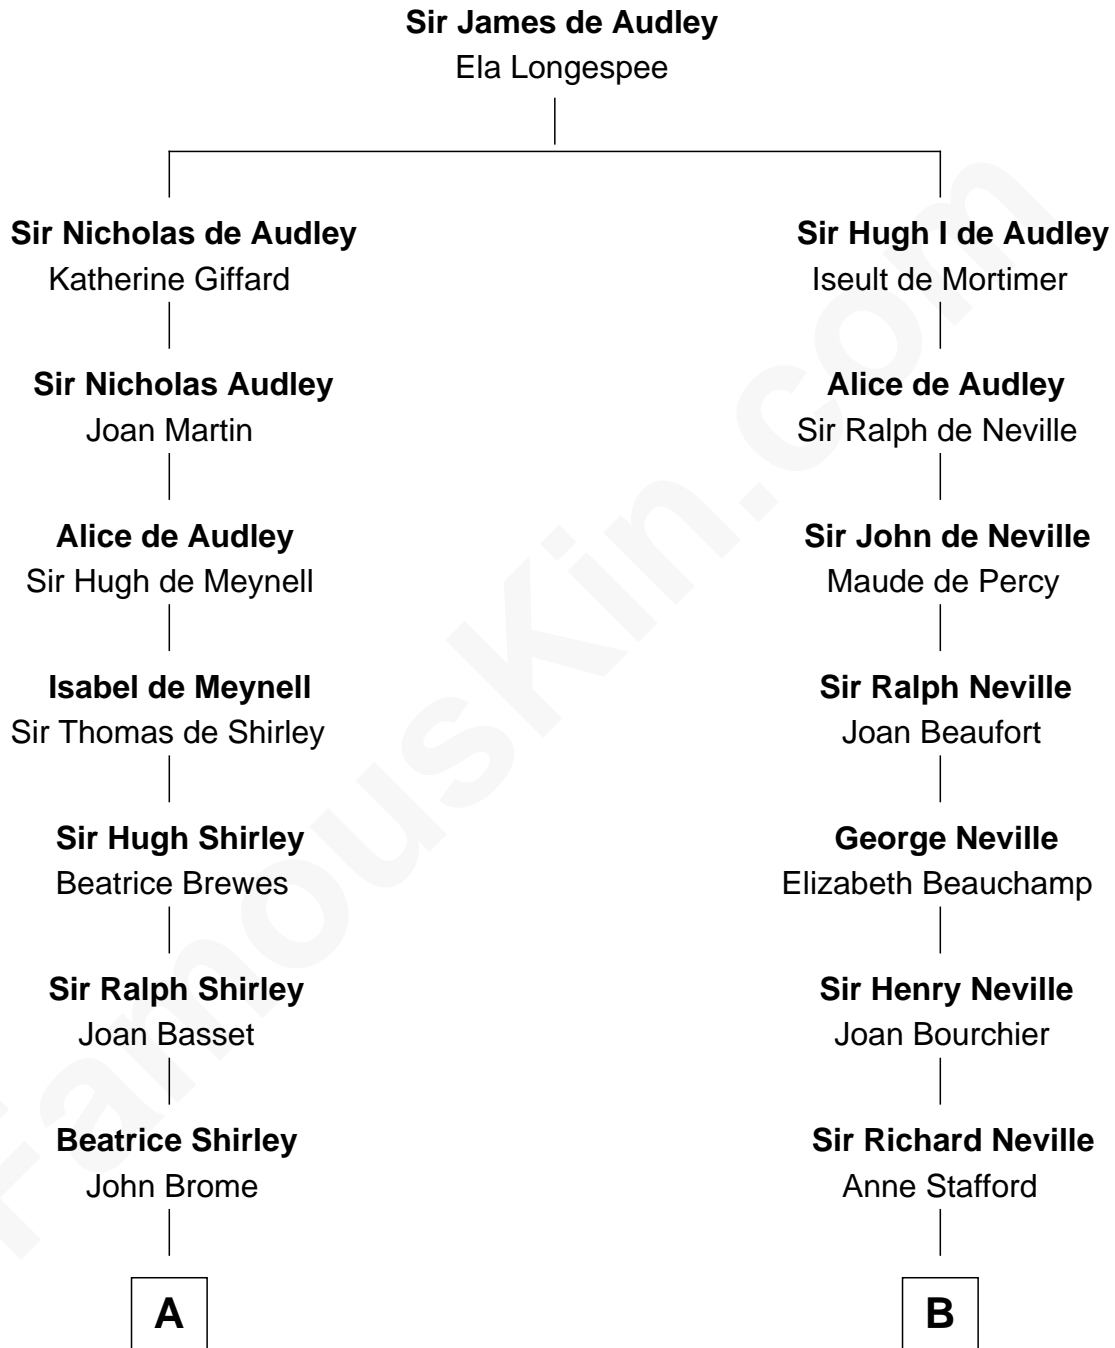

**FamousKin.com**  
**Relationship Chart of**  
**Rutherford B. Hayes**  
*19th U.S. President*

17th cousin 3 times removed of

**Zachary Taylor**  
*12th U.S. President*

**C**

—  
**Abigail Chandler**

Israel Smith

—  
**Chloe Smith**

Rutherford Hayes

—  
**Rutherford Hayes**

Sophia Birchard

—  
**Rutherford B. Hayes**

*19th U.S. President*

FamousKin.com