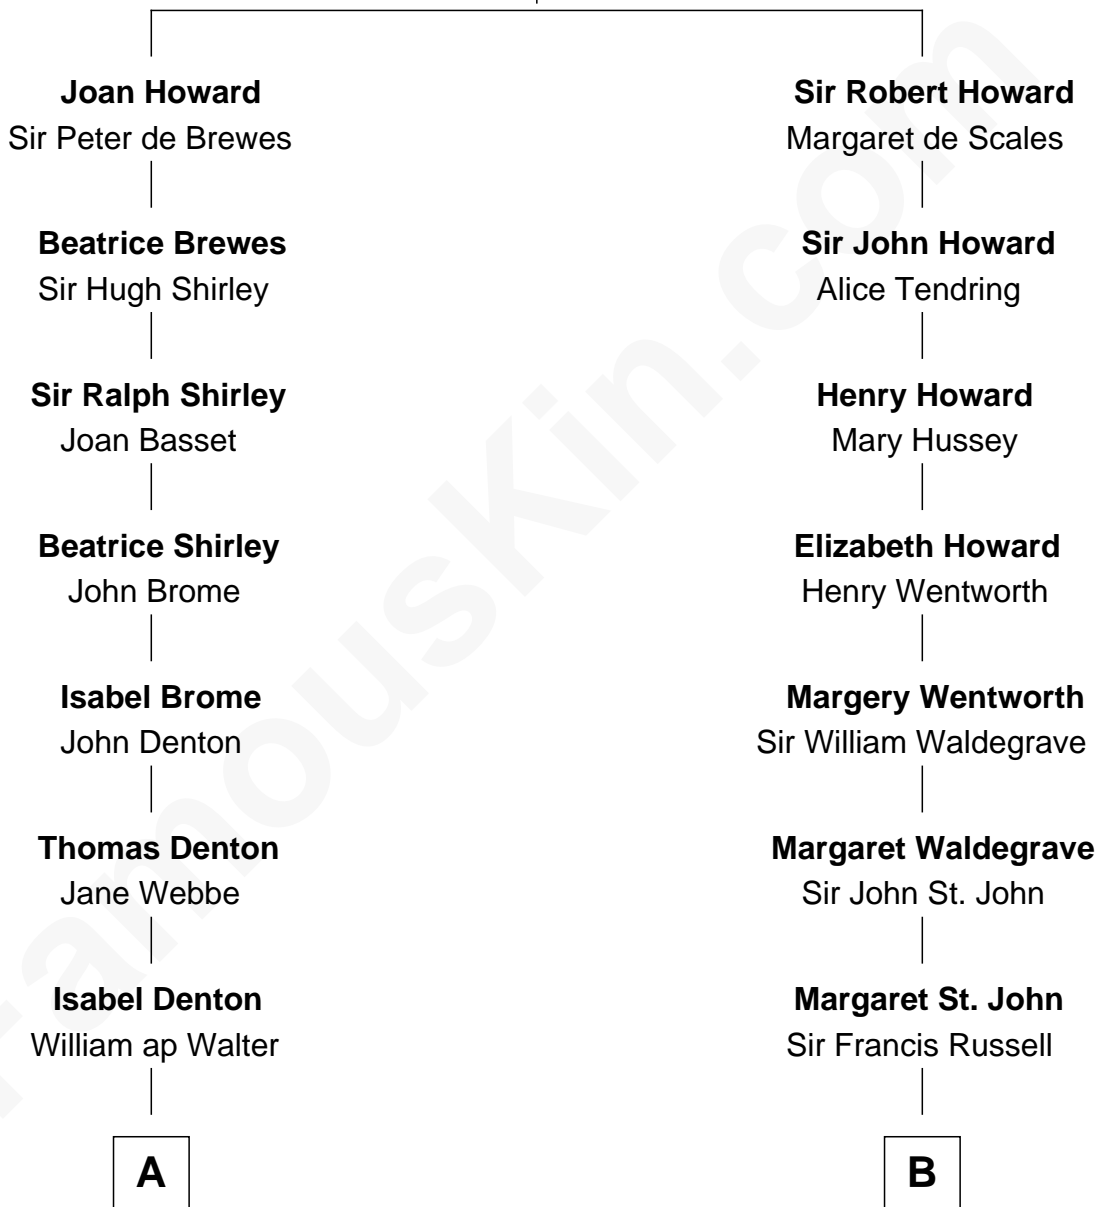

FamousKin.com
Relationship Chart of
Rutherford B. Hayes
19th U.S. President

17th cousin 3 times removed of
Kit Harington
TV Actor - "Game of Thrones"

Sir John Howard
 Alice de Bois

C

Lois Marjorie Legge
Ernest Wriothesley Denny

Lavender Cecilia Denny
John Charles Dundas Harington

Sir David Richard Harington
Deborah Jane Catesby

Kit Harington

TV Actor - "Game of Thrones"