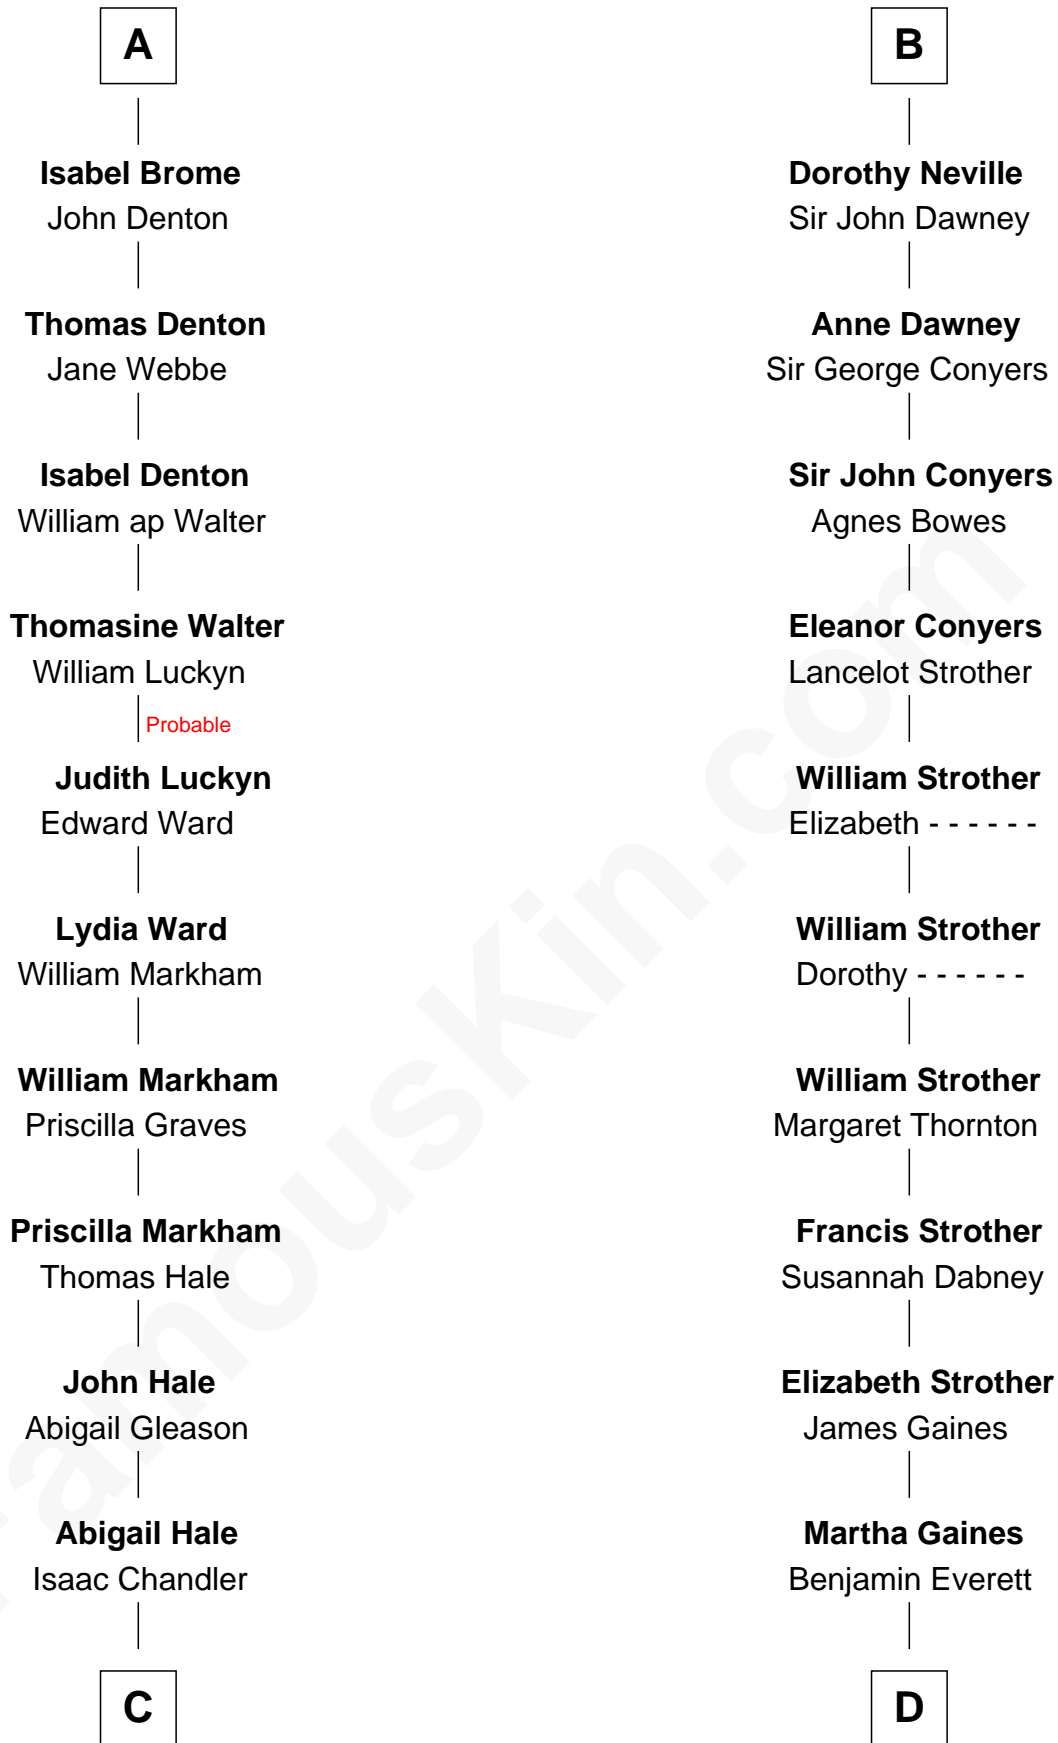

FamousKin.com
Relationship Chart of
Rutherford B. Hayes
19th U.S. President

20th cousin 1 time removed of
William H. Macy
TV and Movie Actor

C

Abigail Chandler

Israel Smith

Chloe Smith

Rutherford Hayes

Rutherford Hayes

Sophia Birchard

Rutherford B. Hayes

19th U.S. President

D

Dr. George Gaines Everitt

Mary A. Mayers

Horace Benjamin Everitt

Martha Leticia Roberts

Mary Lois Everitt

Clement Overstreet

Lois Elizabeth Overstreet

William Hall Macy

William H. Macy

TV and Movie Actor