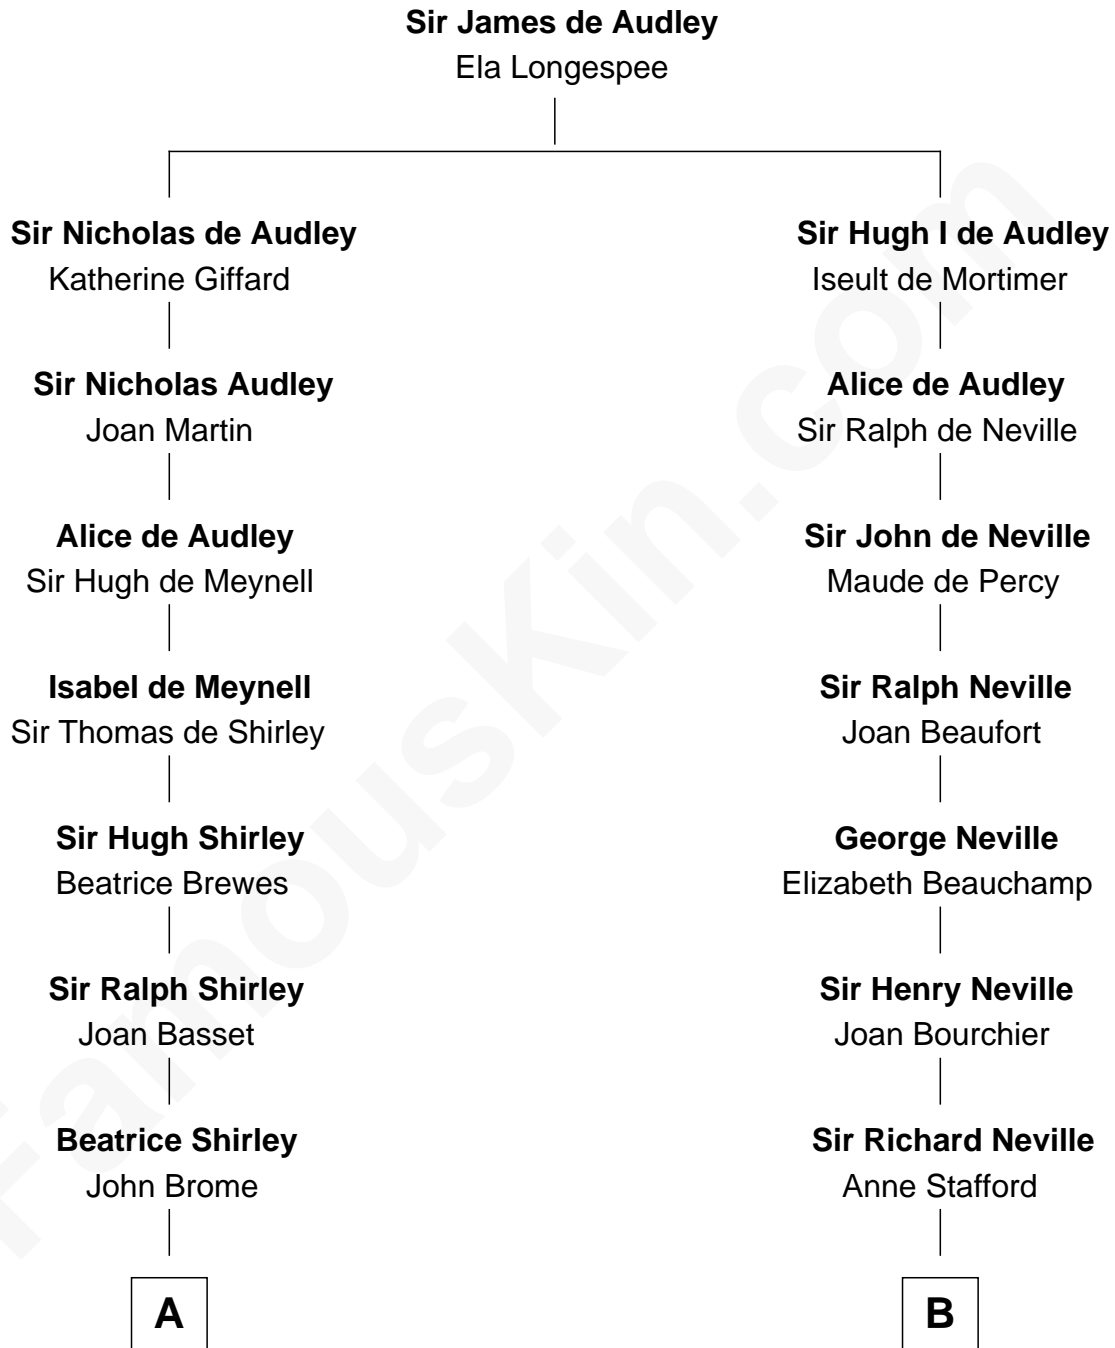

FamousKin.com
Relationship Chart of
Rutherford B. Hayes
19th U.S. President

20th cousin 1 time removed of
William H. Macy
TV and Movie Actor

C

Abigail Chandler

Israel Smith

Chloe Smith

Rutherford Hayes

Rutherford Hayes

Sophia Birchard

Rutherford B. Hayes

19th U.S. President

D

Dr. George Gaines Everitt

Mary A. Mayers

Horace Benjamin Everitt

Martha Leticia Roberts