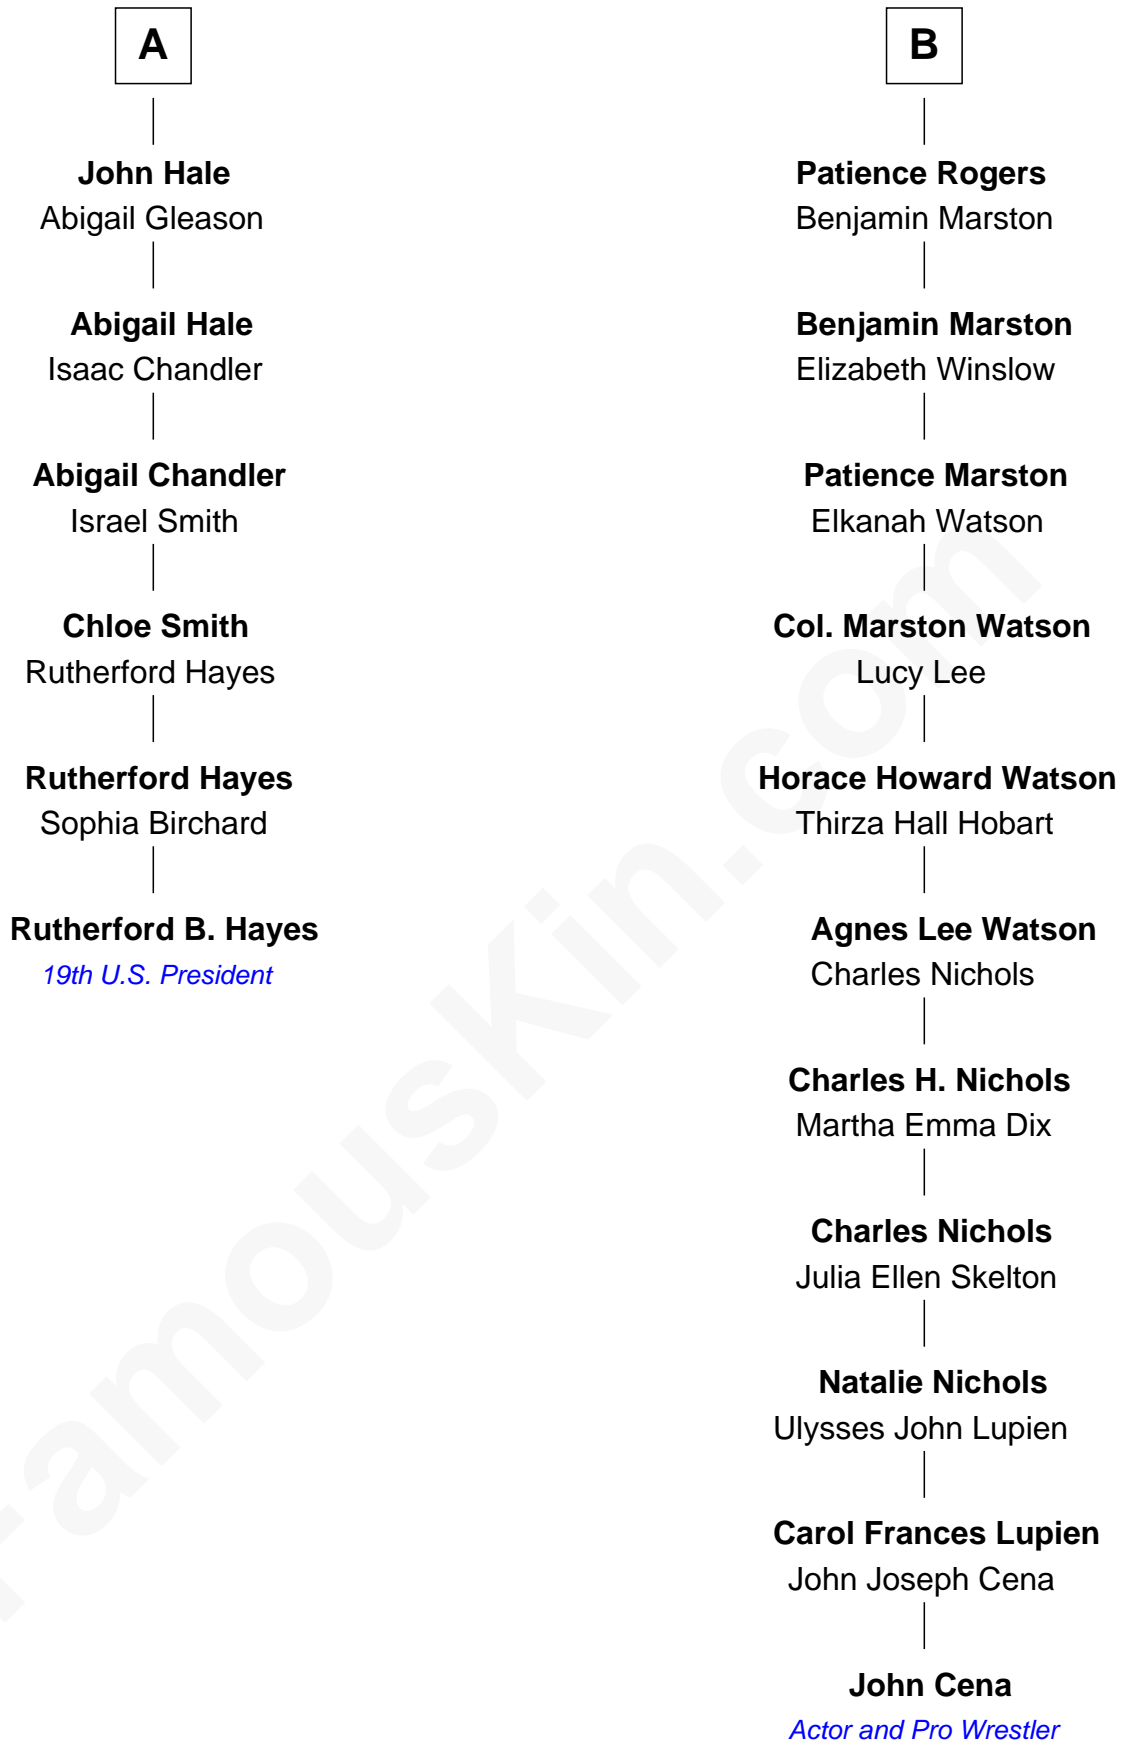

FamousKin.com
Relationship Chart of
Rutherford B. Hayes
19th U.S. President

12th cousin 5 times removed of
John Cena
Movie Actor and WWE Pro Wrestler

John Cena photo by [Edward Joseph Hersom II](#)