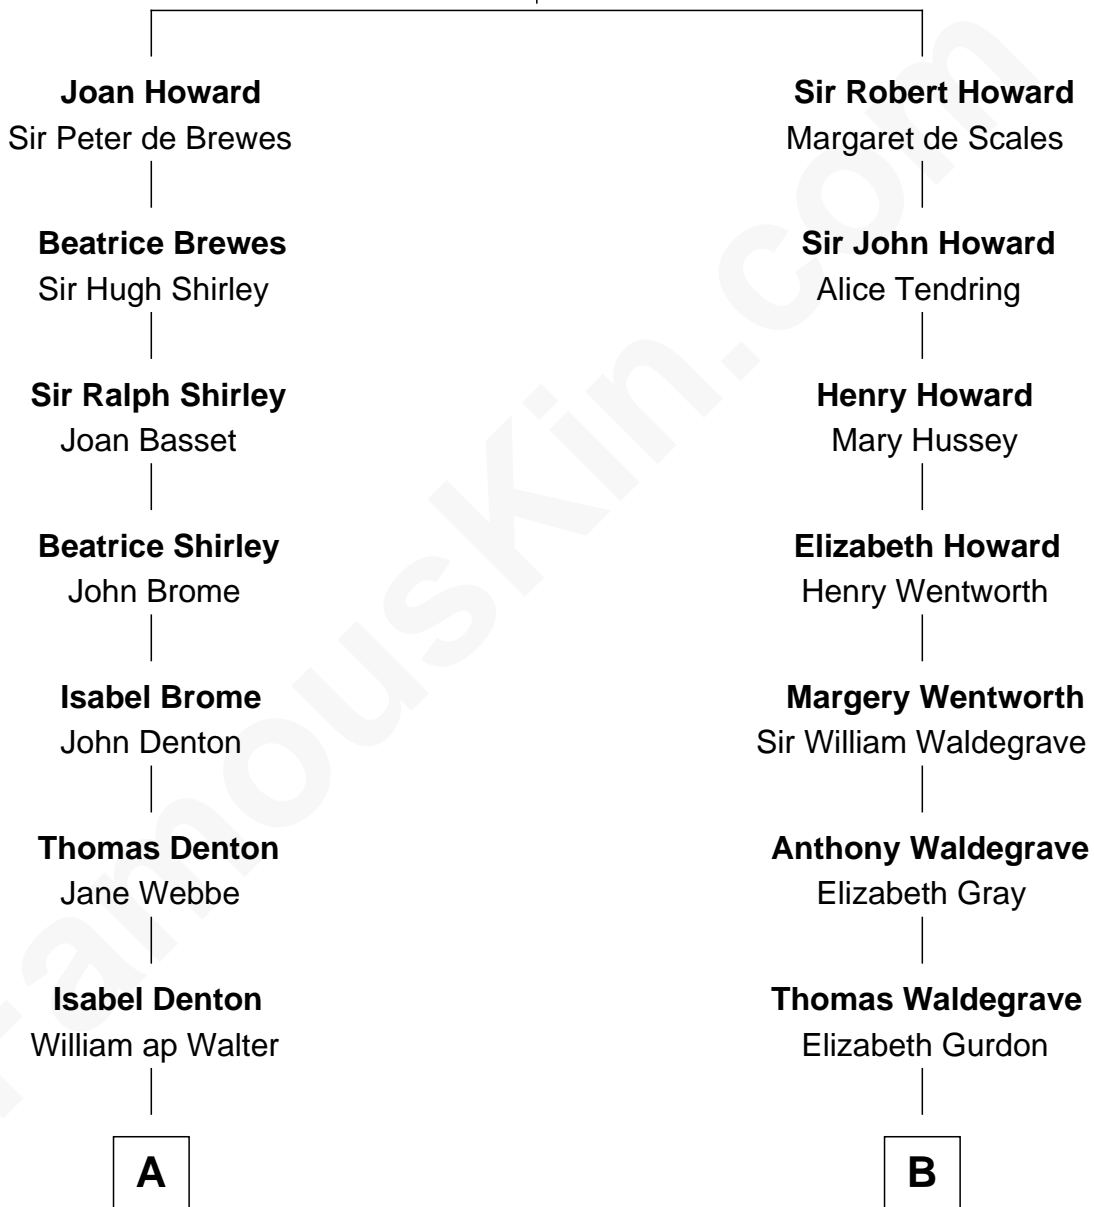

FamousKin.com
Relationship Chart of
Rutherford B. Hayes
19th U.S. President

17th cousin 3 times removed of

John Cena
Movie Actor and WWE Pro Wrestler

Sir John Howard
 Alice de Bois

C

Charles Nichols
Julia Ellen Skelton