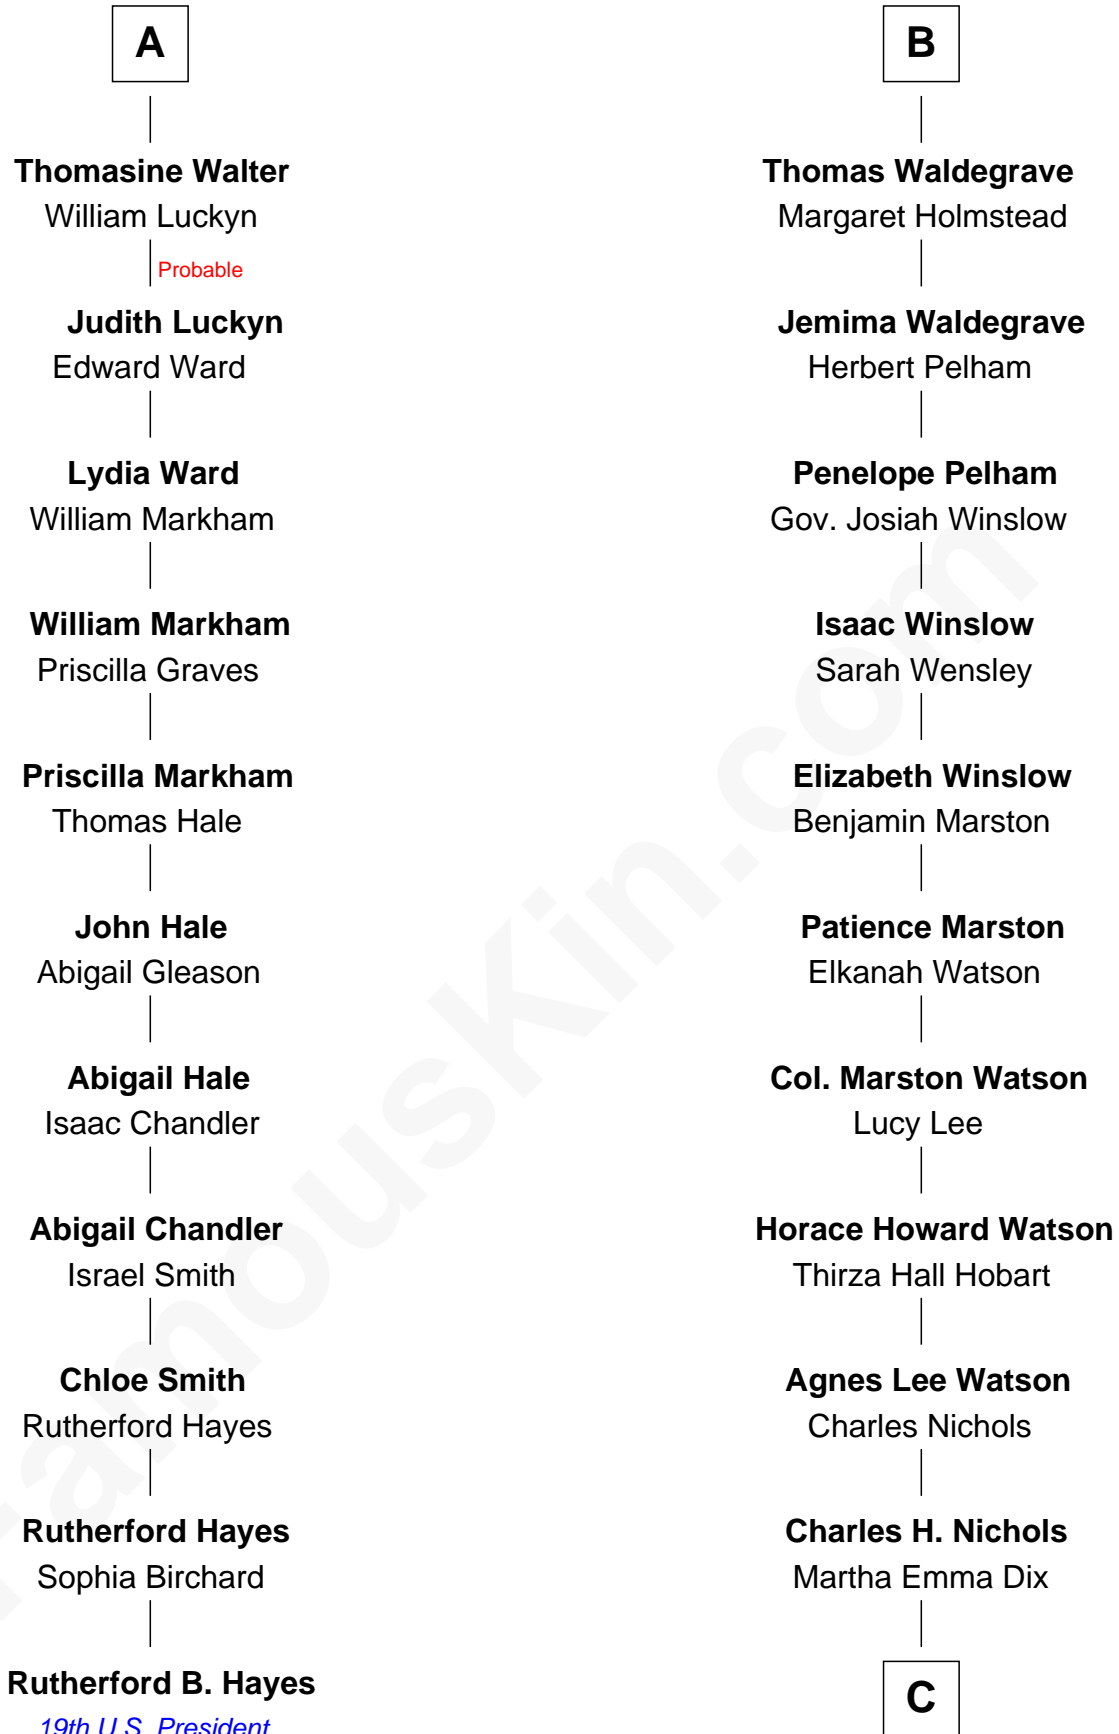

FamousKin.com
Relationship Chart of
Rutherford B. Hayes
19th U.S. President

17th cousin 3 times removed of

John Cena
Movie Actor and WWE Pro Wrestler

Sir John Howard
 Alice de Bois

C

Charles Nichols
Julia Ellen Skelton