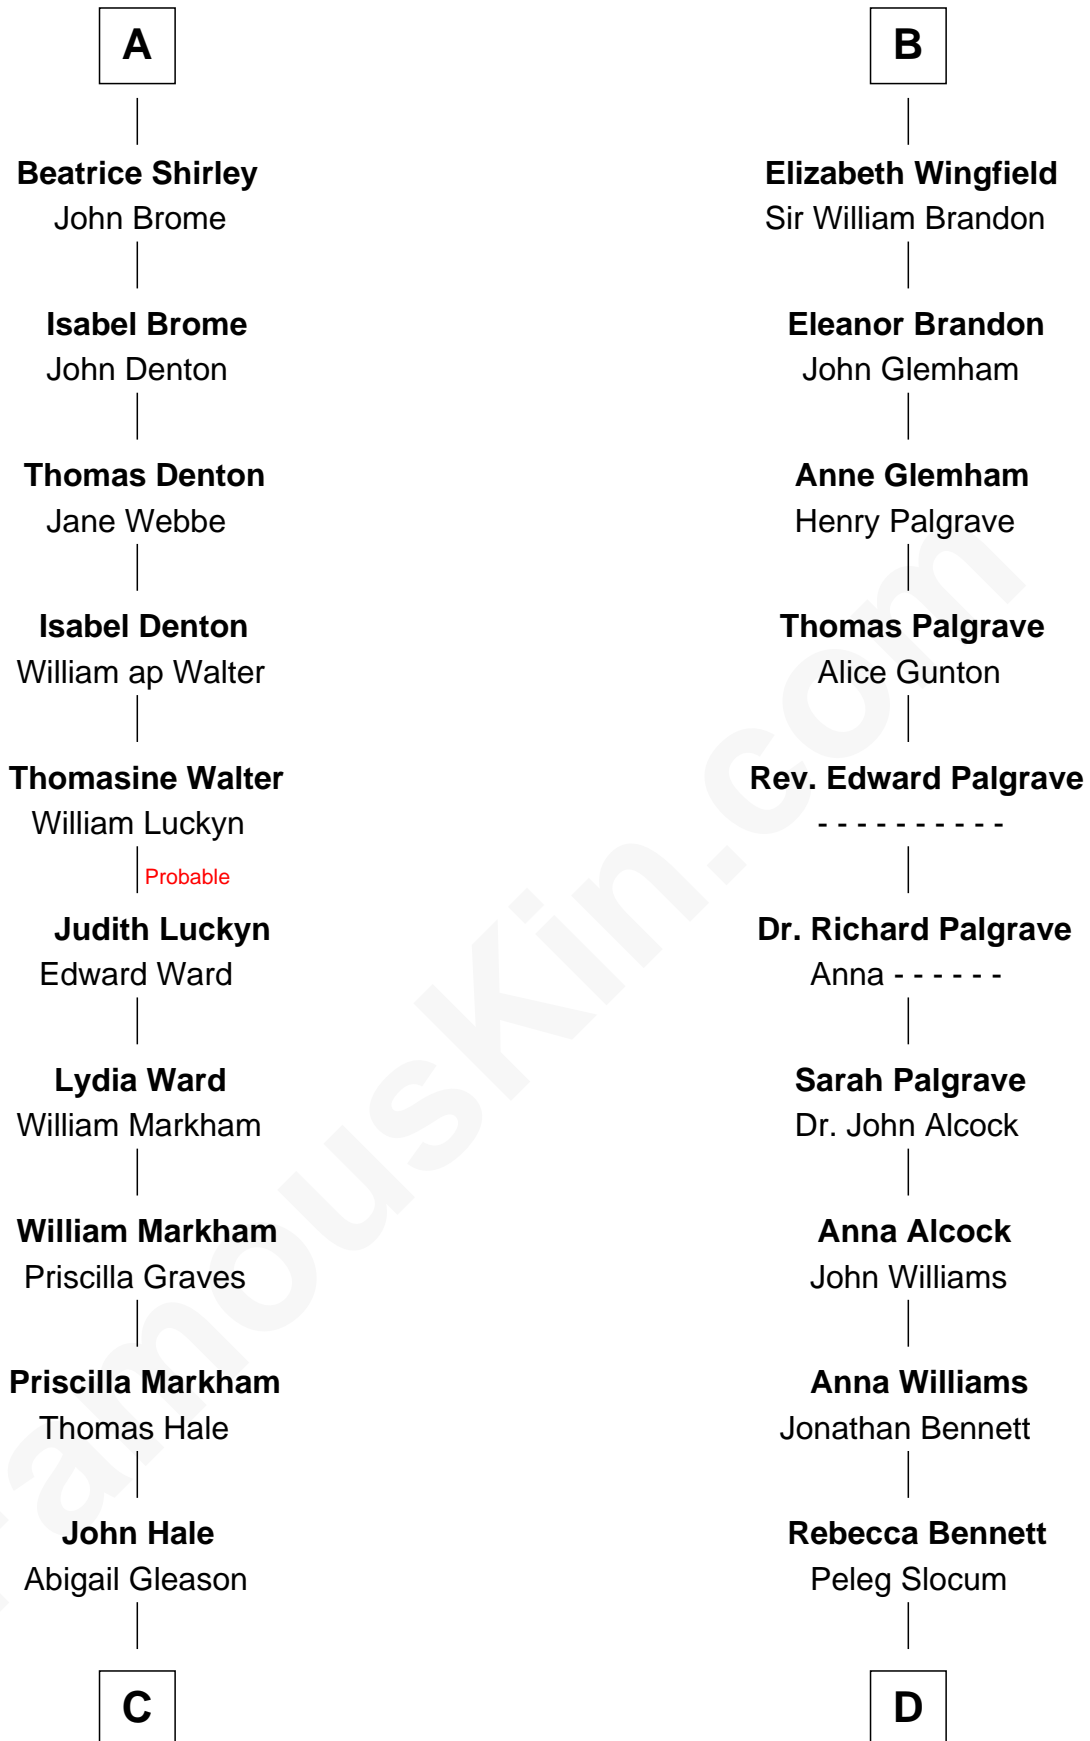

FamousKin.com
Relationship Chart of
Rutherford B. Hayes
19th U.S. President

21st cousin of

Henry Clay Folger

Founder of Folger Shakespeare Library and Chairman of Standard Oil

John, King of England
 Isabelle of Angoulême

C

Abigail Hale
Isaac Chandler

Abigail Chandler
Israel Smith

Chloe Smith
Rutherford Hayes

Rutherford Hayes
Sophia Birchard

Rutherford B. Hayes
19th U.S. President

D

Peleg Slocum
Elizabeth Brown

Rebecca Slocum
George Folger

Samuel Brown Folger
Nancy F. Hiller

Henry Clay Folger
Eliza Jane Clark

Henry Clay Folger
Chairman of Standard Oil

FamousKin.com