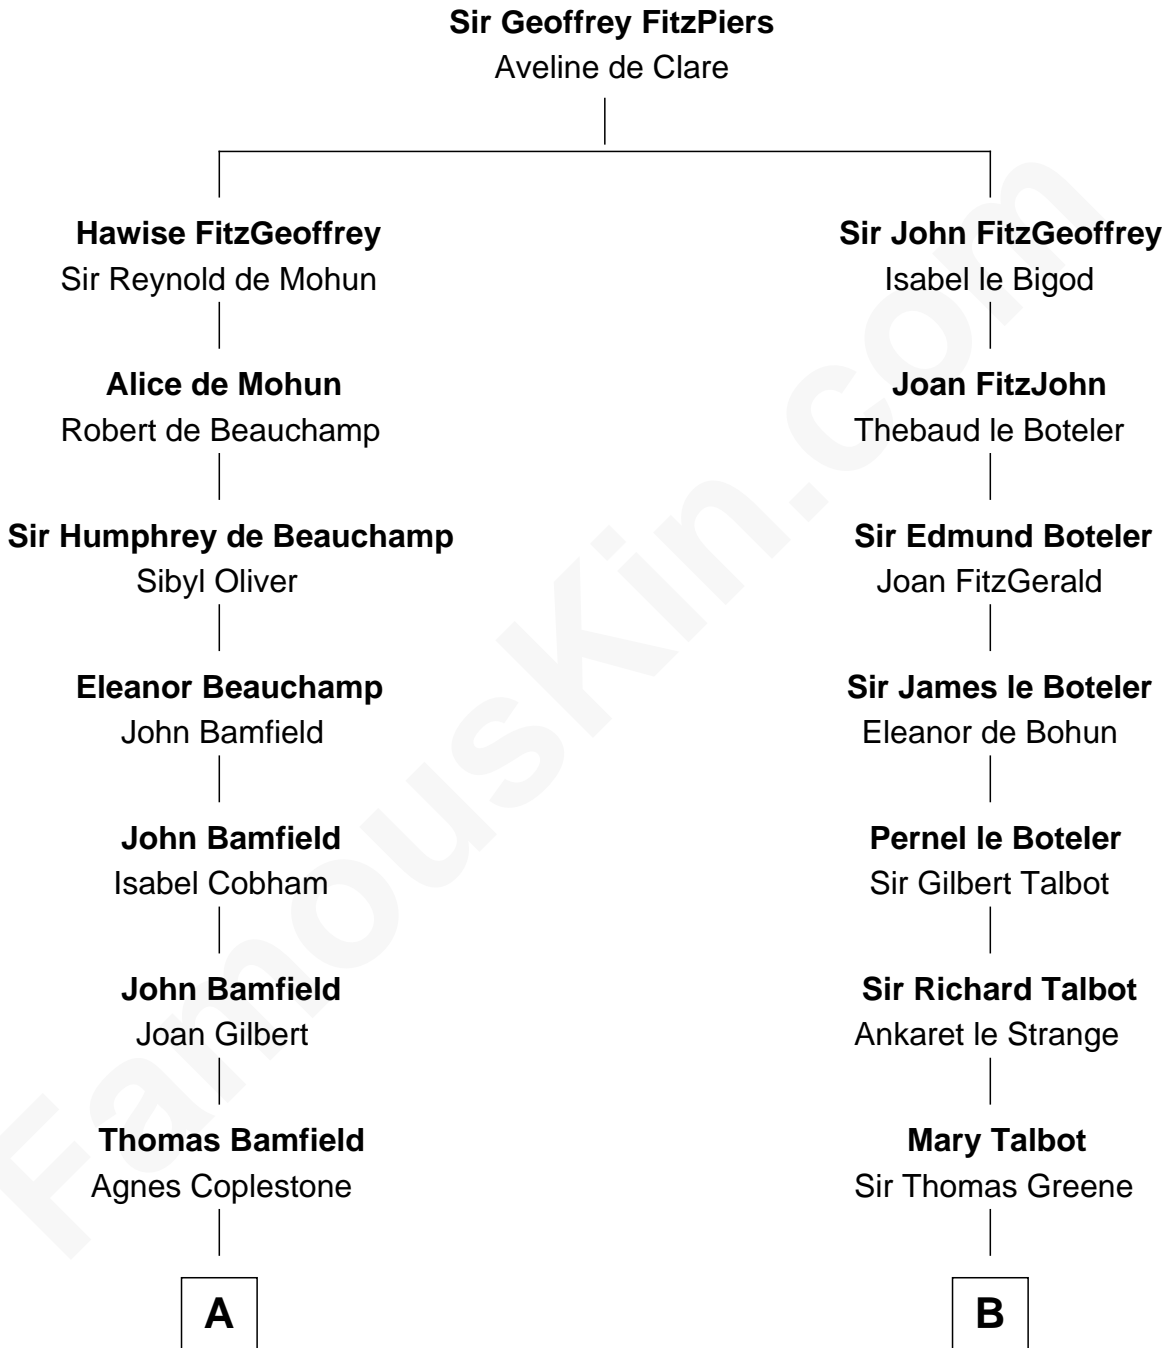

FamousKin.com

Relationship Chart of

Rutherford B. Hayes

19th U.S. President

21st cousin of

J. A. Folger

Founder of Folger Coffee Company

C

Sarah Trowbridge

John Russell

Rebecca Russell

Ezekiel Hayes

Rutherford Hayes

Chloe Smith

Rutherford Hayes

Sophia Birchard

Rutherford B. Hayes

19th U.S. President

D

Peleg Slocum

Rebecca Bennett

Peleg Slocum

Elizabeth Brown

Rebecca Slocum