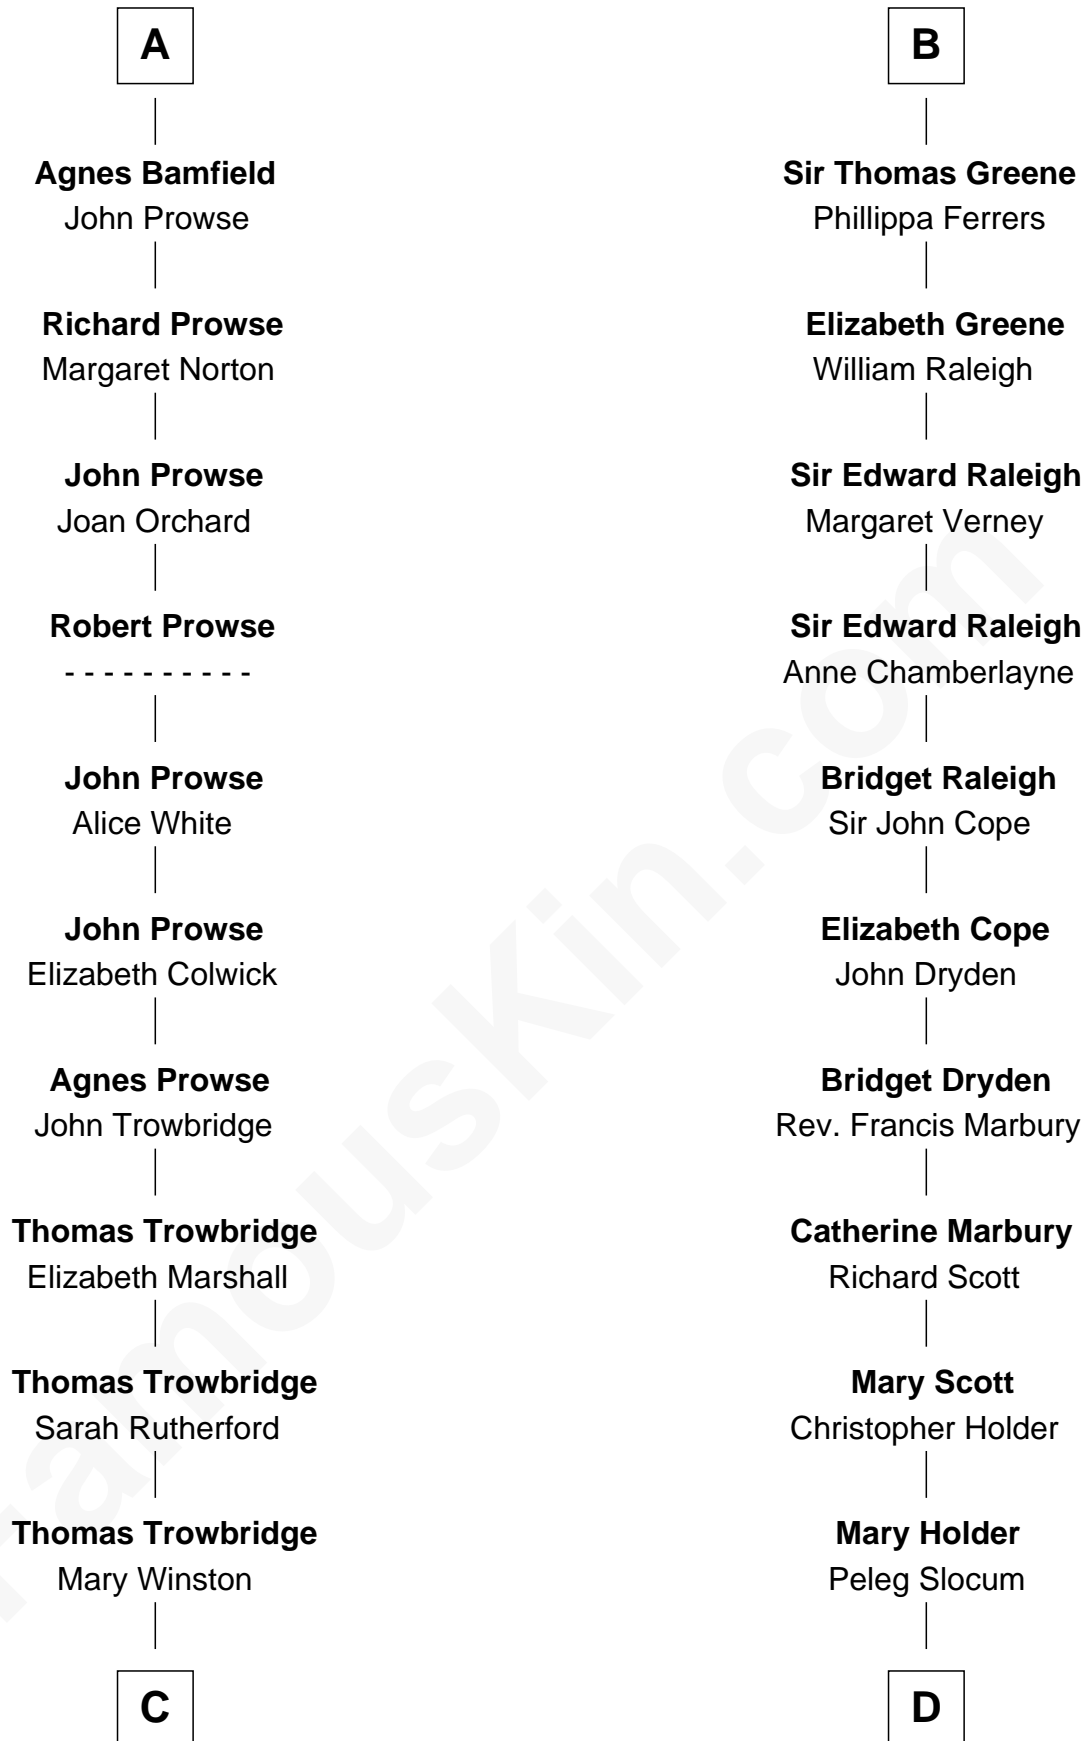

FamousKin.com

Relationship Chart of

Rutherford B. Hayes

19th U.S. President

21st cousin of

J. A. Folger

Founder of Folger Coffee Company

C

Sarah Trowbridge

John Russell

Rebecca Russell

Ezekiel Hayes

Rutherford Hayes

Chloe Smith

Rutherford Hayes

Sophia Birchard

Rutherford B. Hayes

19th U.S. President

D

Peleg Slocum

Rebecca Bennett

Peleg Slocum

Elizabeth Brown

Rebecca Slocum