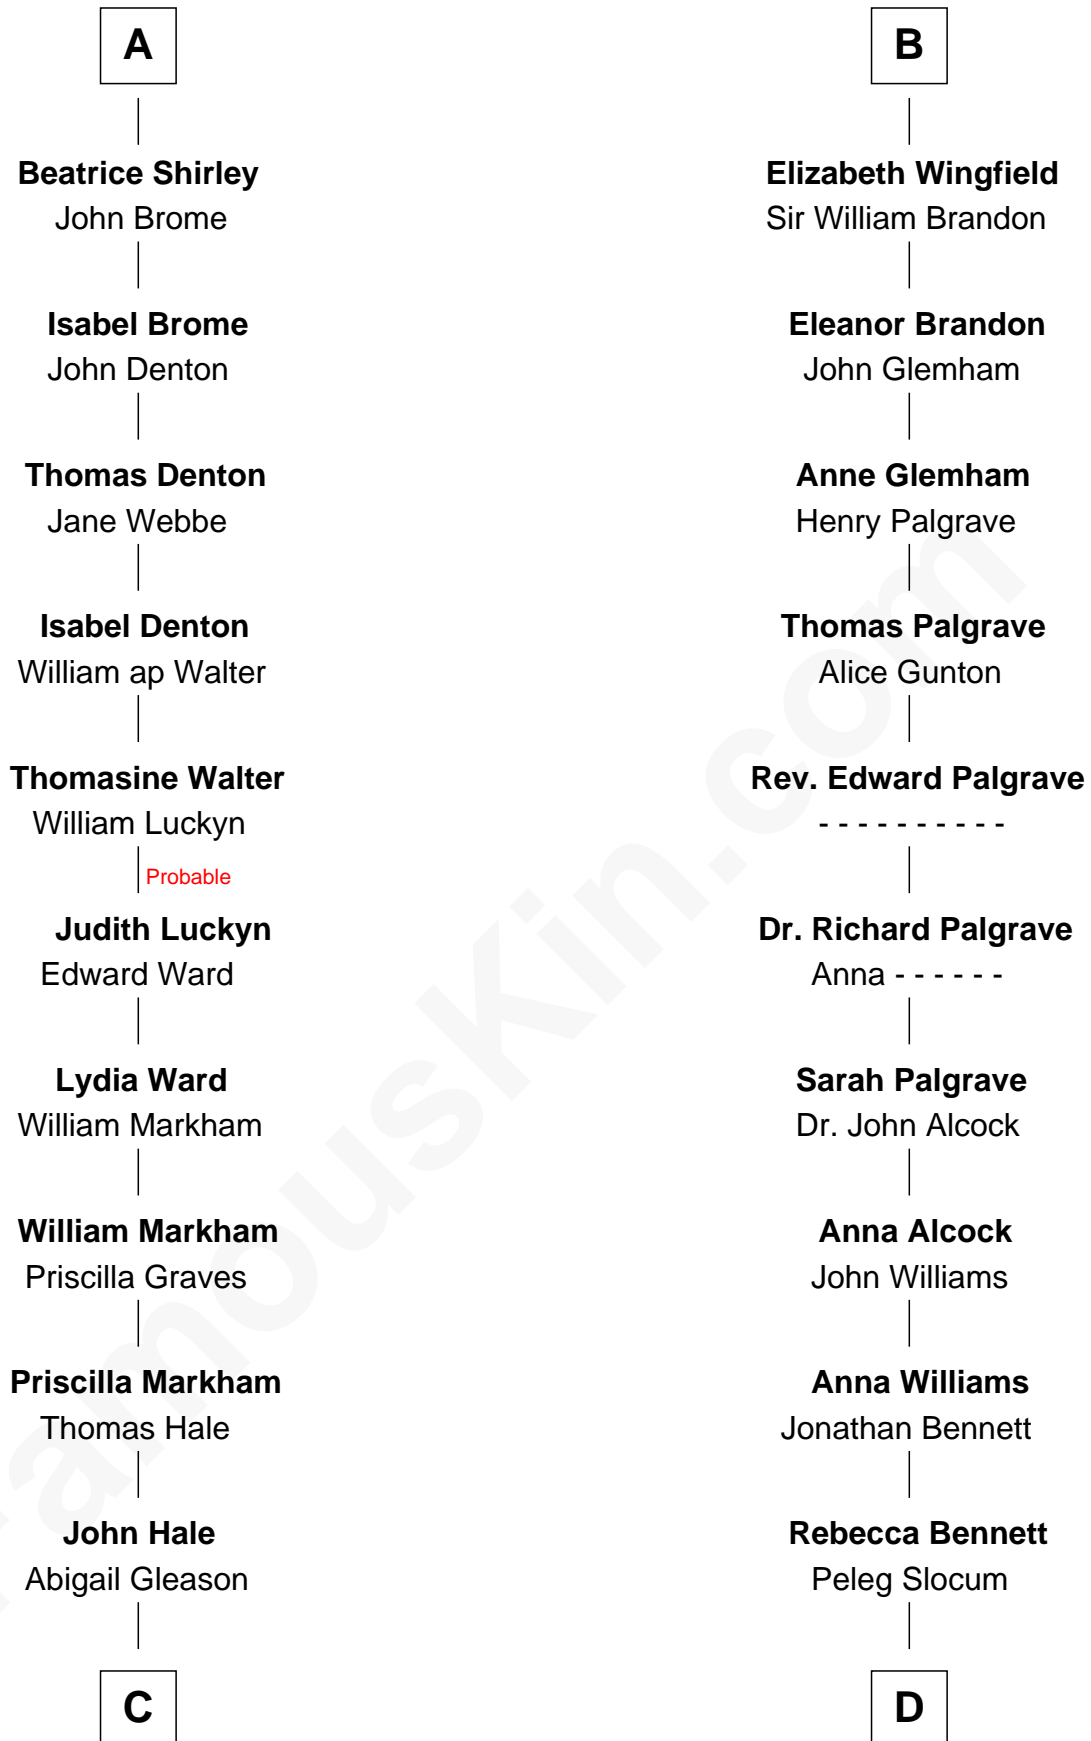

FamousKin.com
Relationship Chart of
Rutherford B. Hayes
19th U.S. President

20th cousin 1 time removed of

J. A. Folger
Founder of Folger Coffee Company

C

Abigail Hale
Isaac Chandler

Abigail Chandler
Israel Smith

Chloe Smith
Rutherford Hayes

Rutherford Hayes
Sophia Birchard

Rutherford B. Hayes
19th U.S. President

D

Peleg Slocum
Elizabeth Brown

Rebecca Slocum
George Folger

Samuel Brown Folger
Nancy F. Hiller

J. A. Folger
Founder of Folger Coffee Co.