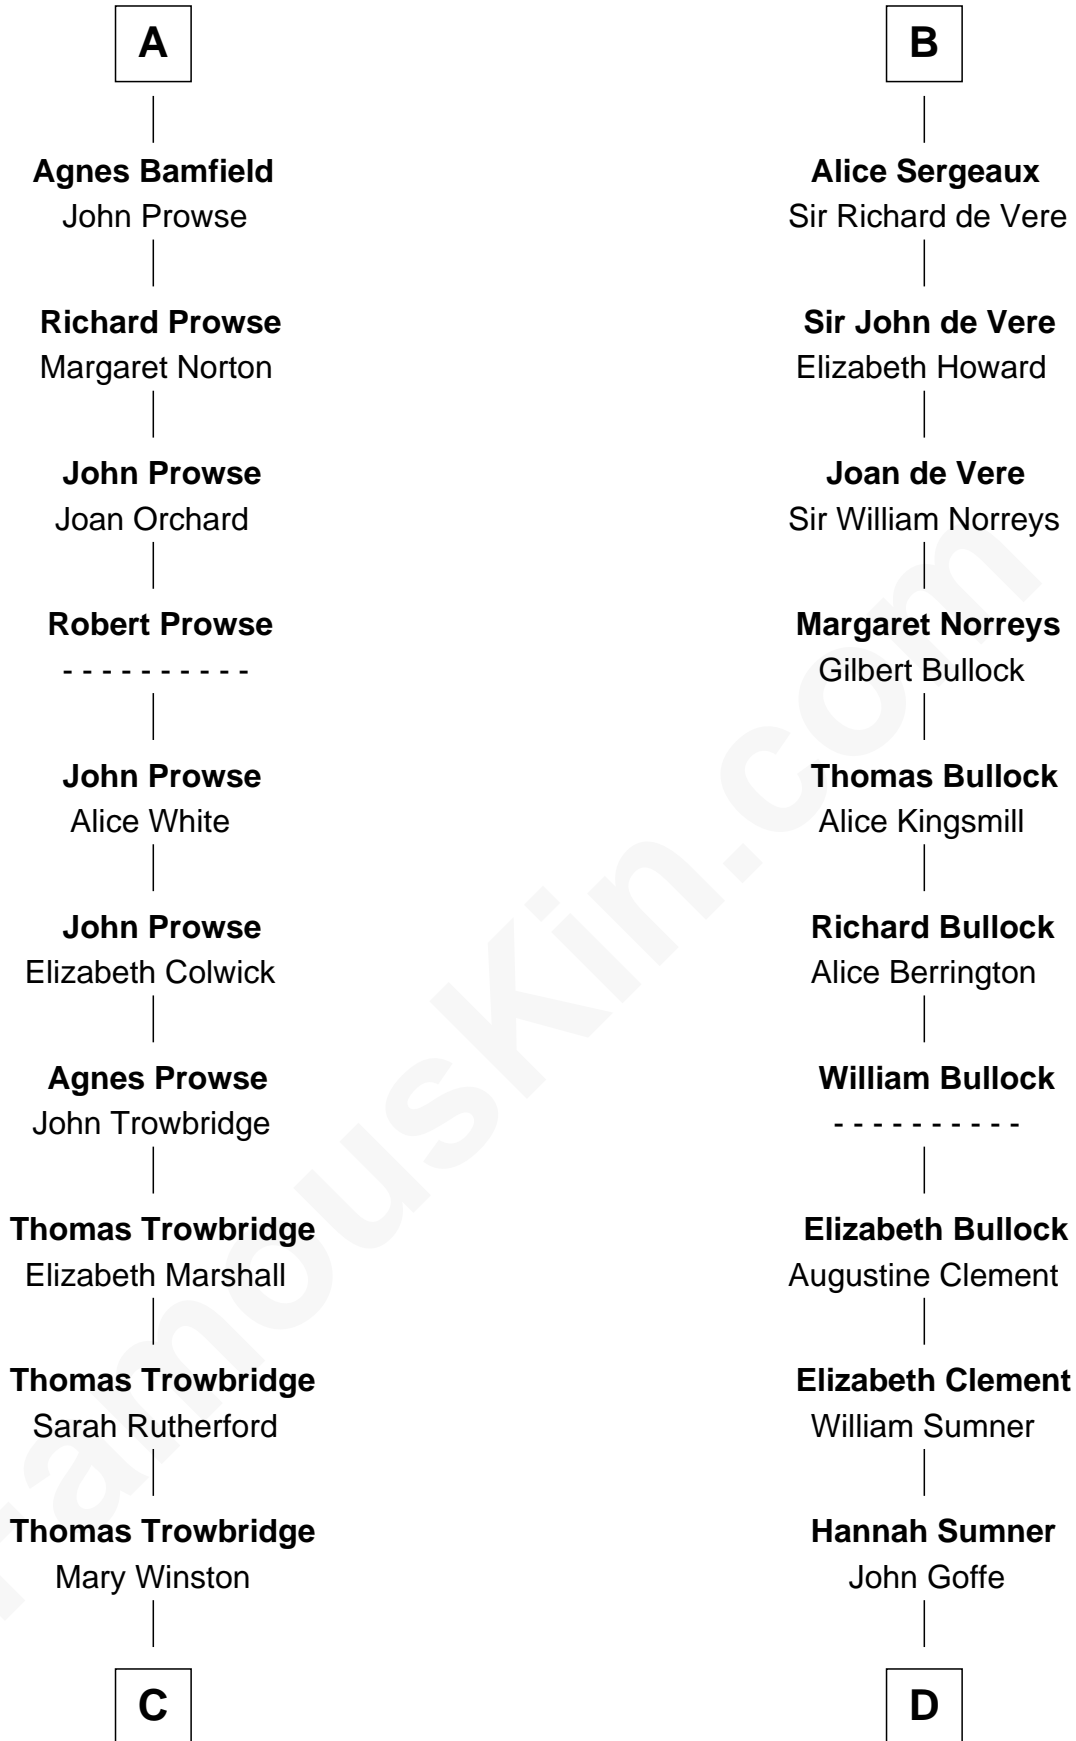

**FamousKin.com**  
**Relationship Chart of**  
**Rutherford B. Hayes**  
*19th U.S. President*

19th cousin 2 times removed of

**Samuel Howard**  
*Boston Tea Party Participant*

**C**

**Sarah Trowbridge**

John Russell

**Rebecca Russell**

Ezekiel Hayes

**Rutherford Hayes**

Chloe Smith

**Rutherford Hayes**

Sophia Birchard

**Rutherford B. Hayes**

*19th U.S. President*

**D**

**William Goffe**

Abigail Richardson

**Martha Goffe**

Ebenezer Howard

**Samuel Howard**

*Boston Tea Party Participant*