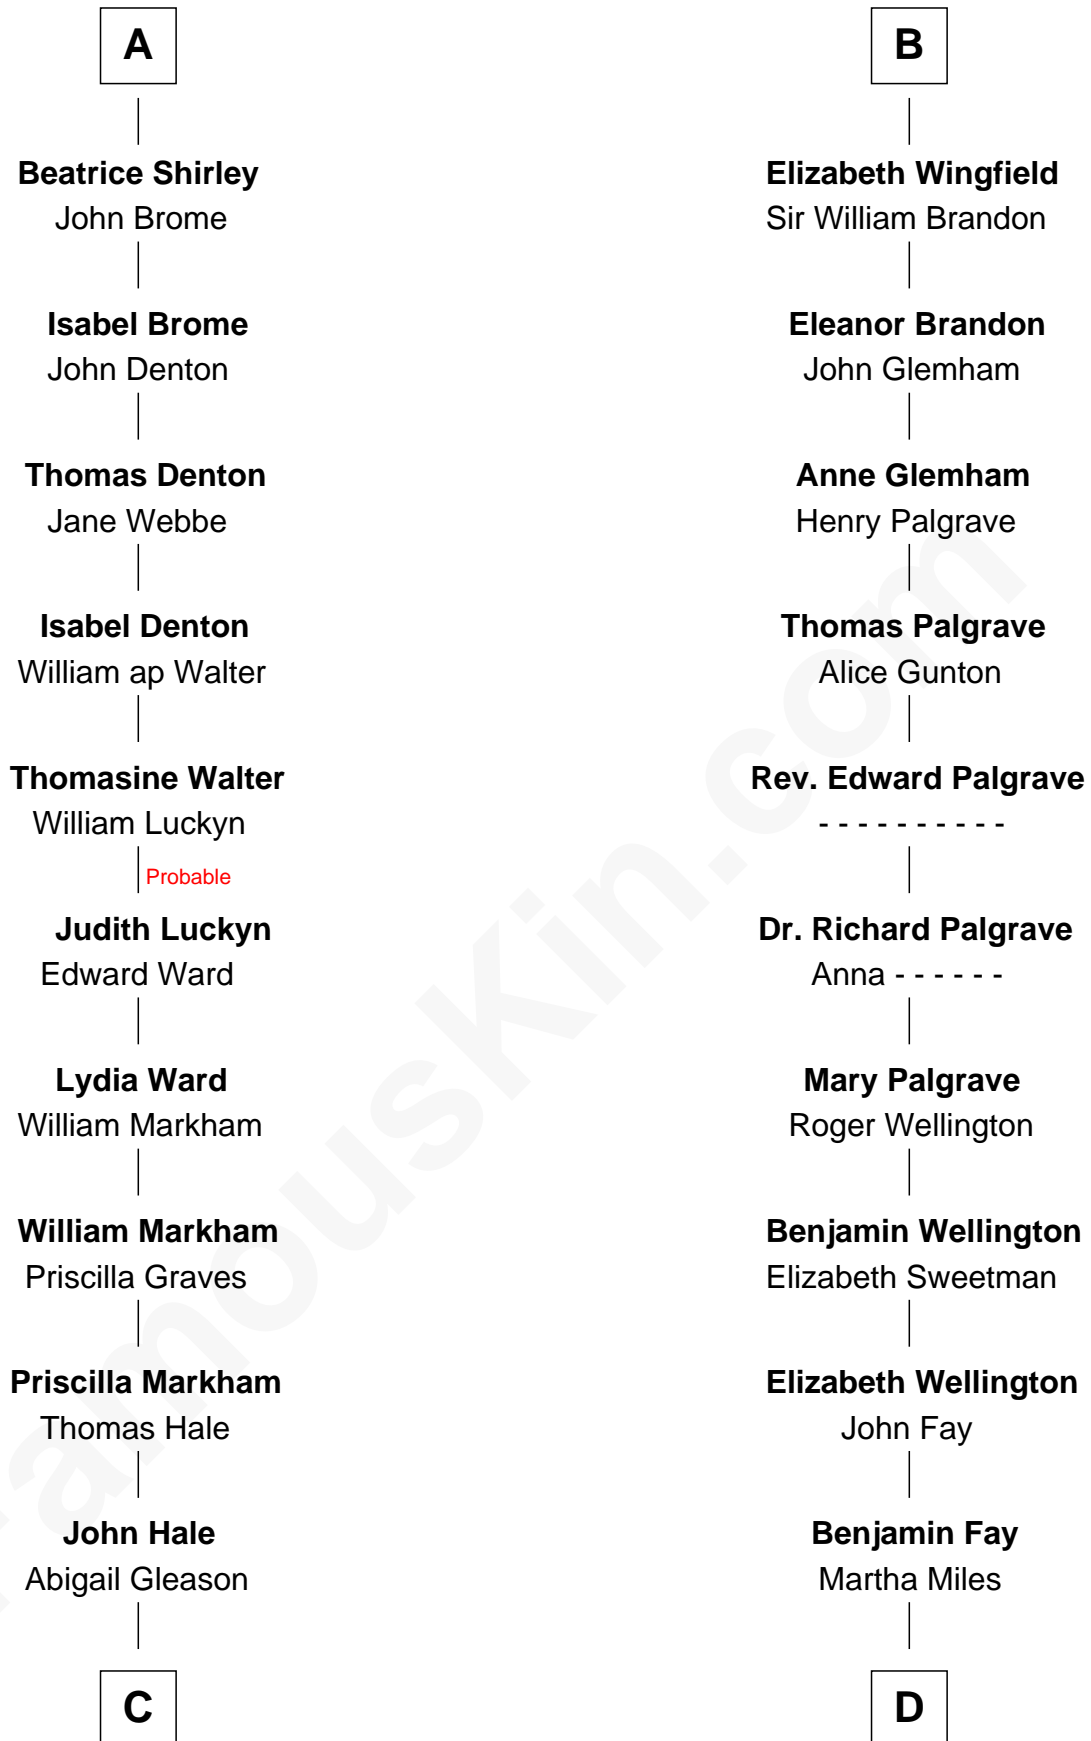

FamousKin.com
Relationship Chart of
Rutherford B. Hayes
19th U.S. President

18th cousin 3 times removed of
Eli Whitney
Inventor of the Cotton Gin

C

Abigail Hale
Isaac Chandler

Abigail Chandler
Israel Smith

Chloe Smith
Rutherford Hayes

Rutherford Hayes
Sophia Birchard

Rutherford B. Hayes
19th U.S. President

D

Elizabeth Fay
Eli Whitney

Eli Whitney
Inventor of the Cotton Gin

FamousKin.com