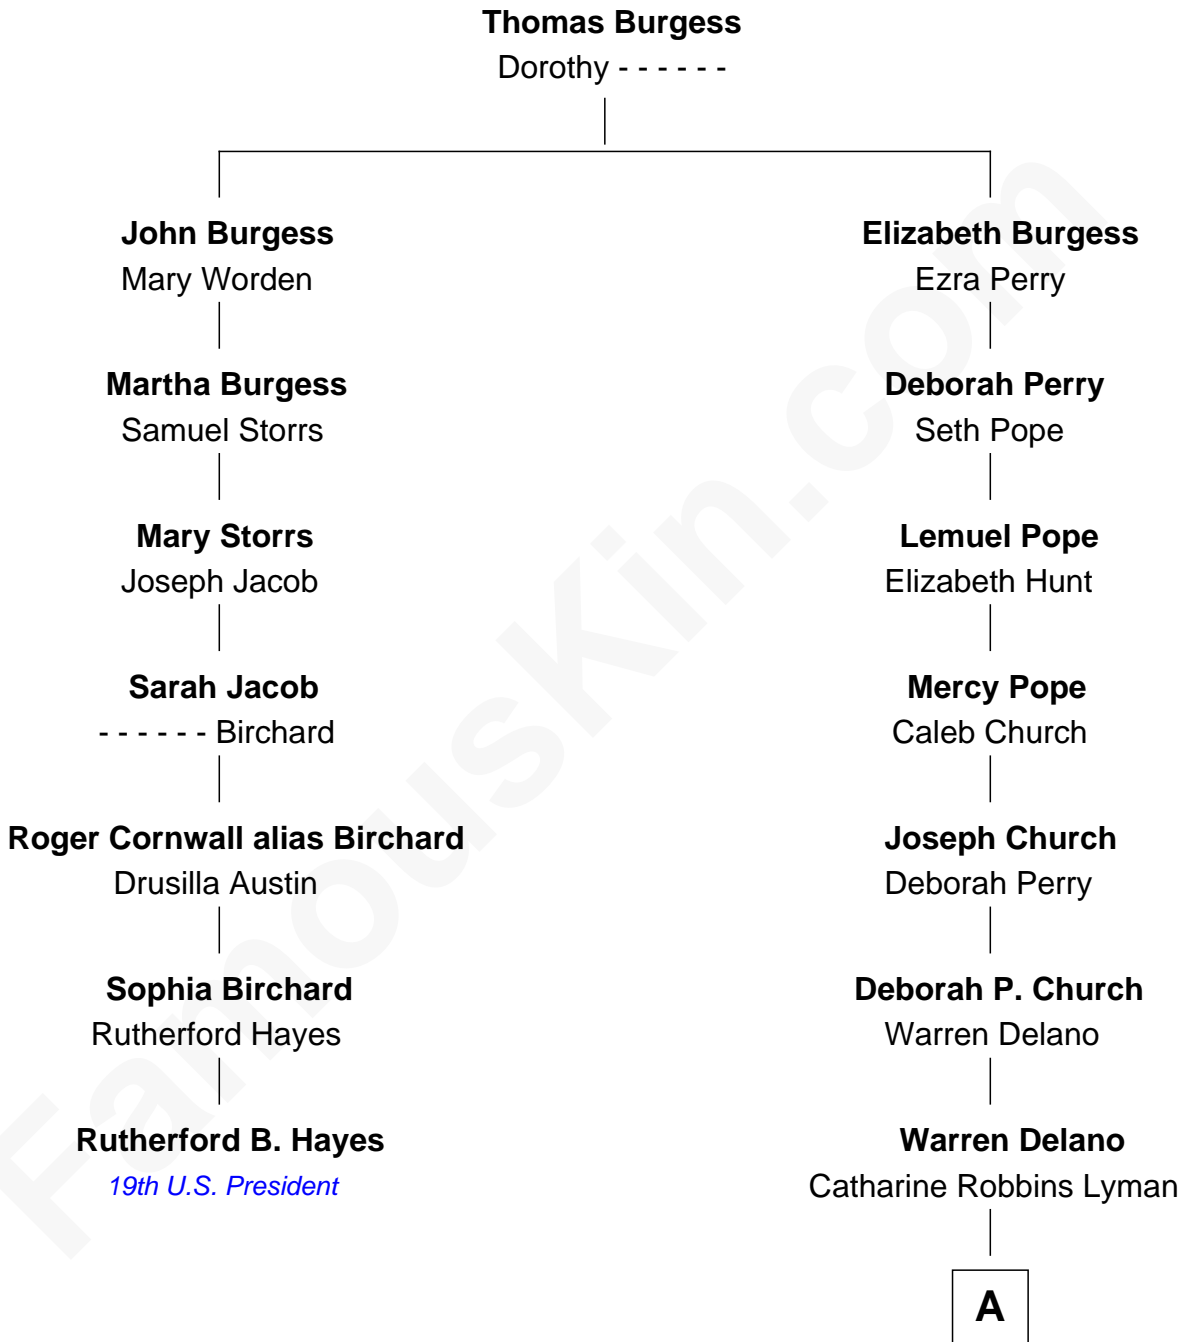

FamousKin.com
Relationship Chart of
Rutherford B. Hayes
19th U.S. President

6th cousin 2 times removed of
Franklin D. Roosevelt
32nd U.S. President

A

|
Sara Delano
James Roosevelt

|
Franklin D. Roosevelt
32nd U.S. President

FamousKin.com