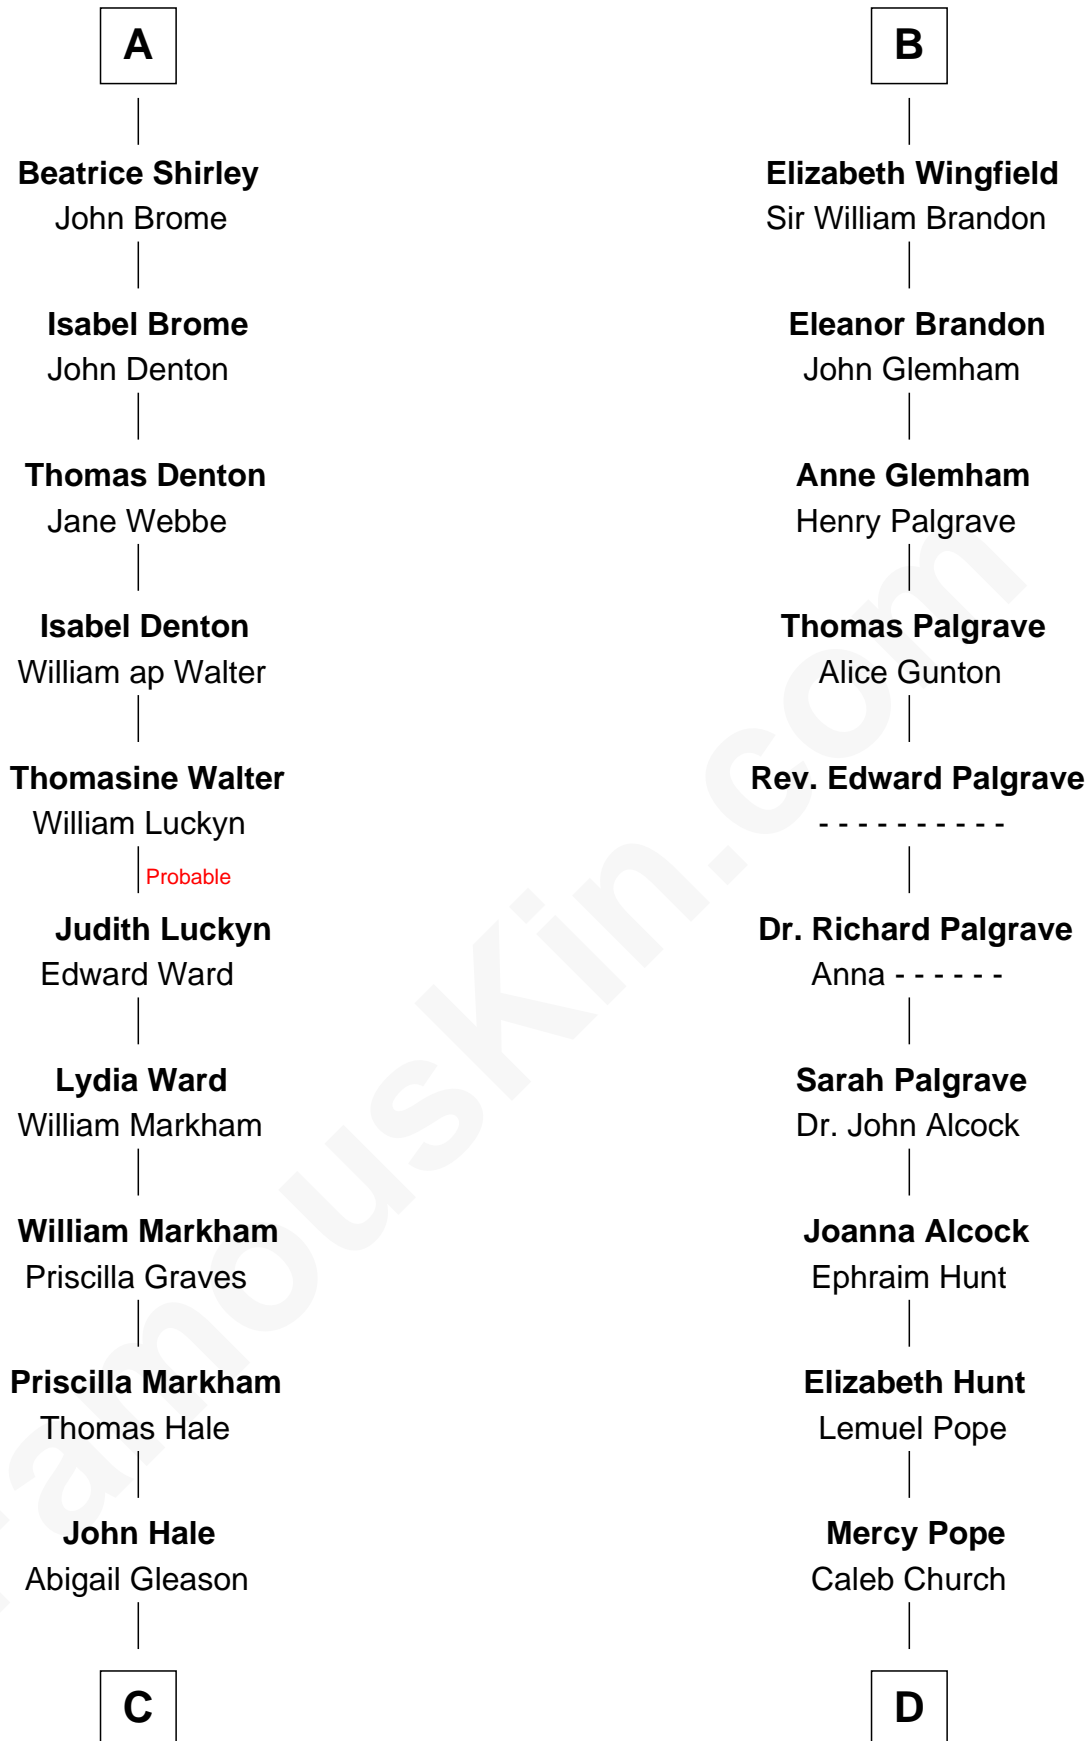

FamousKin.com Relationship Chart of

Rutherford B. Hayes

19th U.S. President

21st cousin of

Franklin D. Roosevelt

32nd U.S. President

John, King of England

Isabelle of Angoulême

C

Abigail Hale
Isaac Chandler

Abigail Chandler
Israel Smith

Chloe Smith
Rutherford Hayes

Rutherford Hayes
Sophia Birchard

Rutherford B. Hayes
19th U.S. President

D

Joseph Church
Deborah Perry