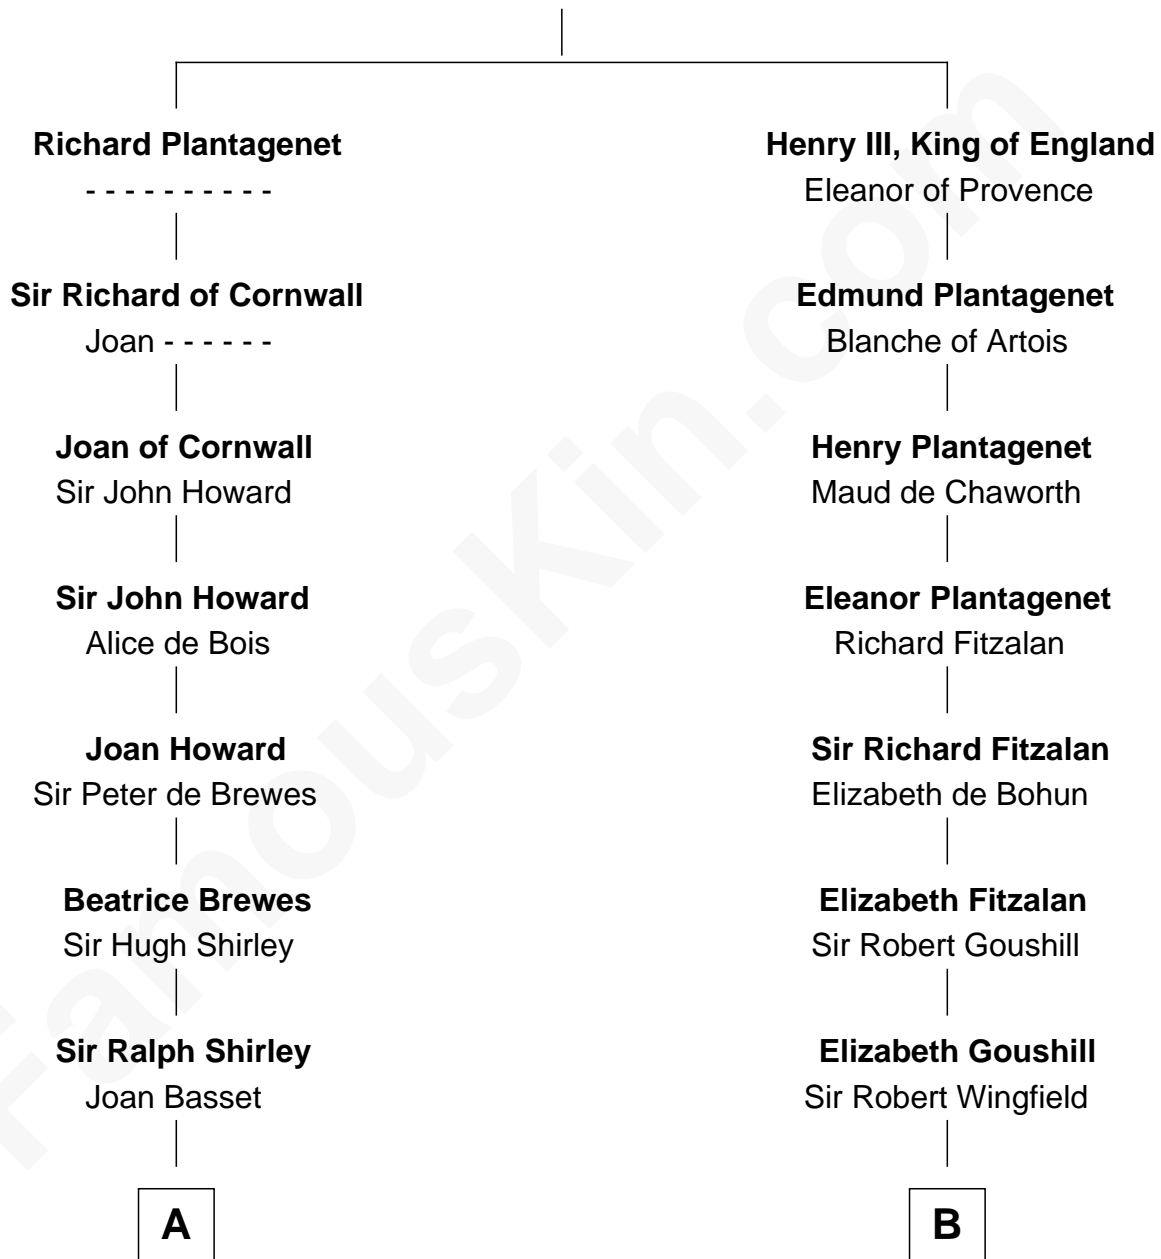

FamousKin.com Relationship Chart of

Rutherford B. Hayes

19th U.S. President

21st cousin of

Franklin D. Roosevelt

32nd U.S. President

John, King of England

Isabelle of Angoulême

C

Abigail Hale
Isaac Chandler

Abigail Chandler
Israel Smith

Chloe Smith
Rutherford Hayes

Rutherford Hayes
Sophia Birchard

Rutherford B. Hayes
19th U.S. President

D

Joseph Church
Deborah Perry