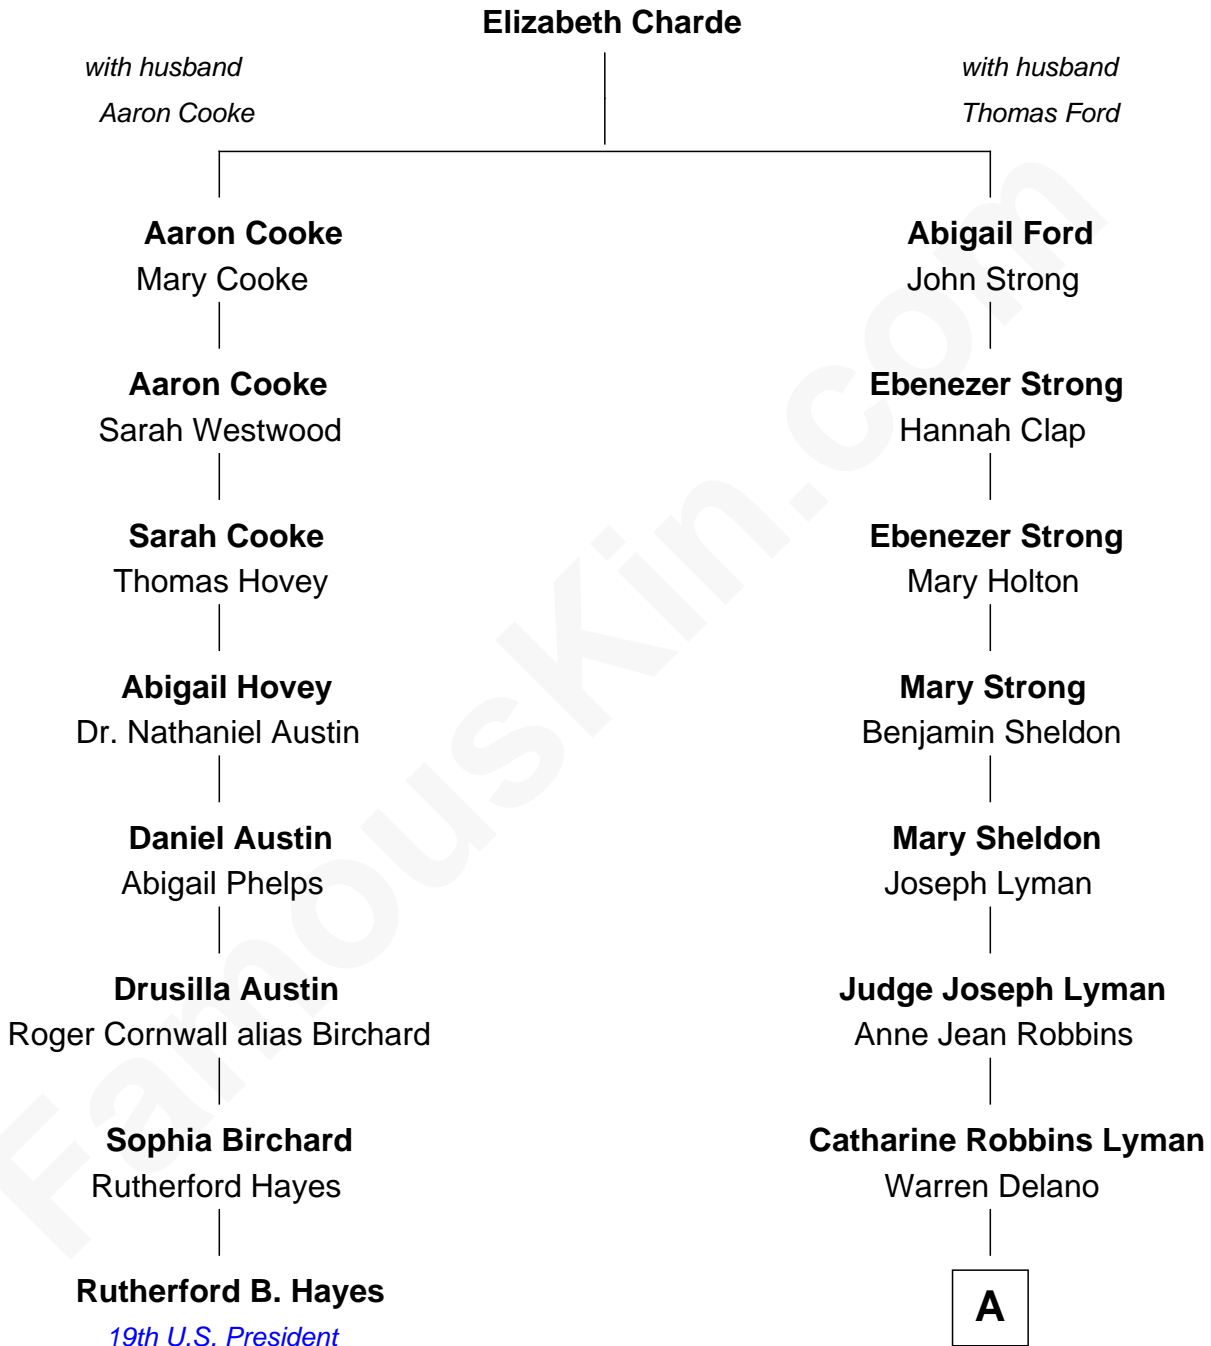

FamousKin.com
Relationship Chart of
Rutherford B. Hayes
19th U.S. President

7th cousin 1 time removed of
Franklin D. Roosevelt
32nd U.S. President

A

|
Sara Delano
James Roosevelt

|
Franklin D. Roosevelt
32nd U.S. President

FamousKin.com