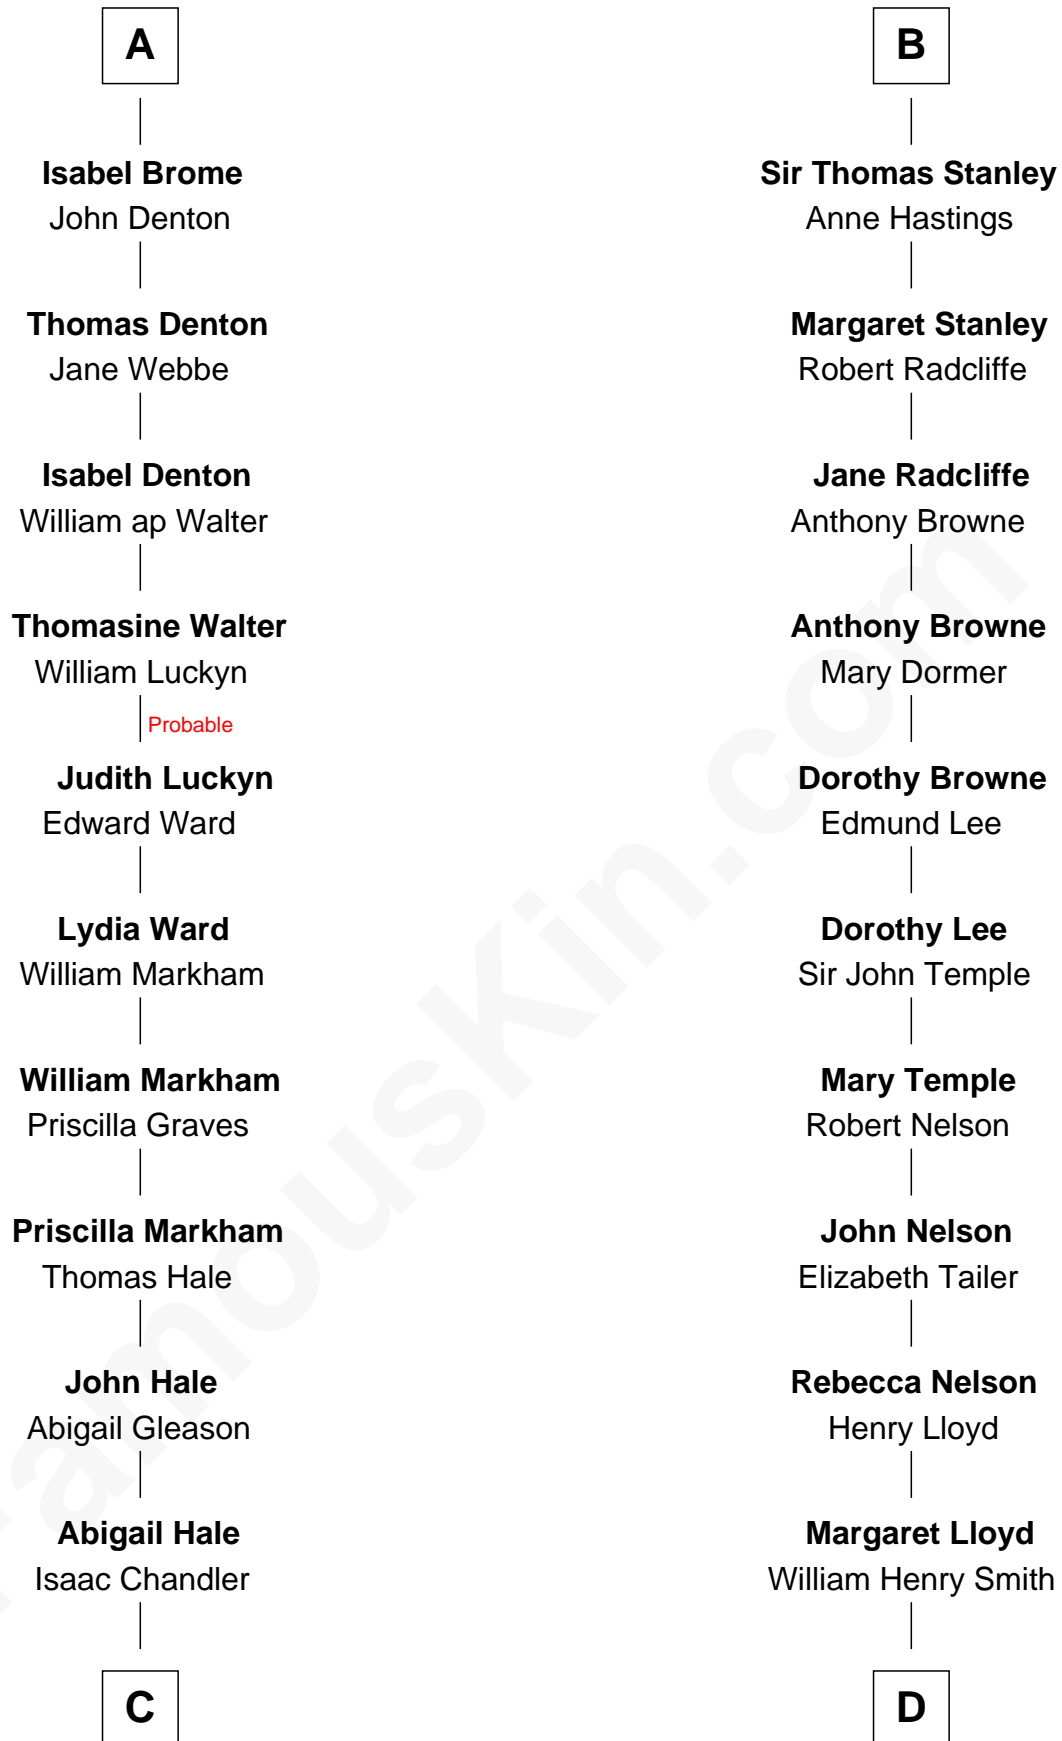

**FamousKin.com**  
**Relationship Chart of**  
**Rutherford B. Hayes**  
*19th U.S. President*

20th cousin 1 time removed of  
**Franklin D. Roosevelt**  
*32nd U.S. President*

**C**

**Abigail Chandler**

Israel Smith

**Chloe Smith**

Rutherford Hayes

**Rutherford Hayes**

Sophia Birchard

**Rutherford B. Hayes**

*19th U.S. President*

**D**

**Rebecca Smith**

John Aspinwall

**John Aspinwall**

Susan Howland

**Mary Rebecca Aspinwall**

Isaac Daniel Roosevelt

**James Roosevelt**

Sara Delano

**Franklin D. Roosevelt**

*32nd U.S. President*