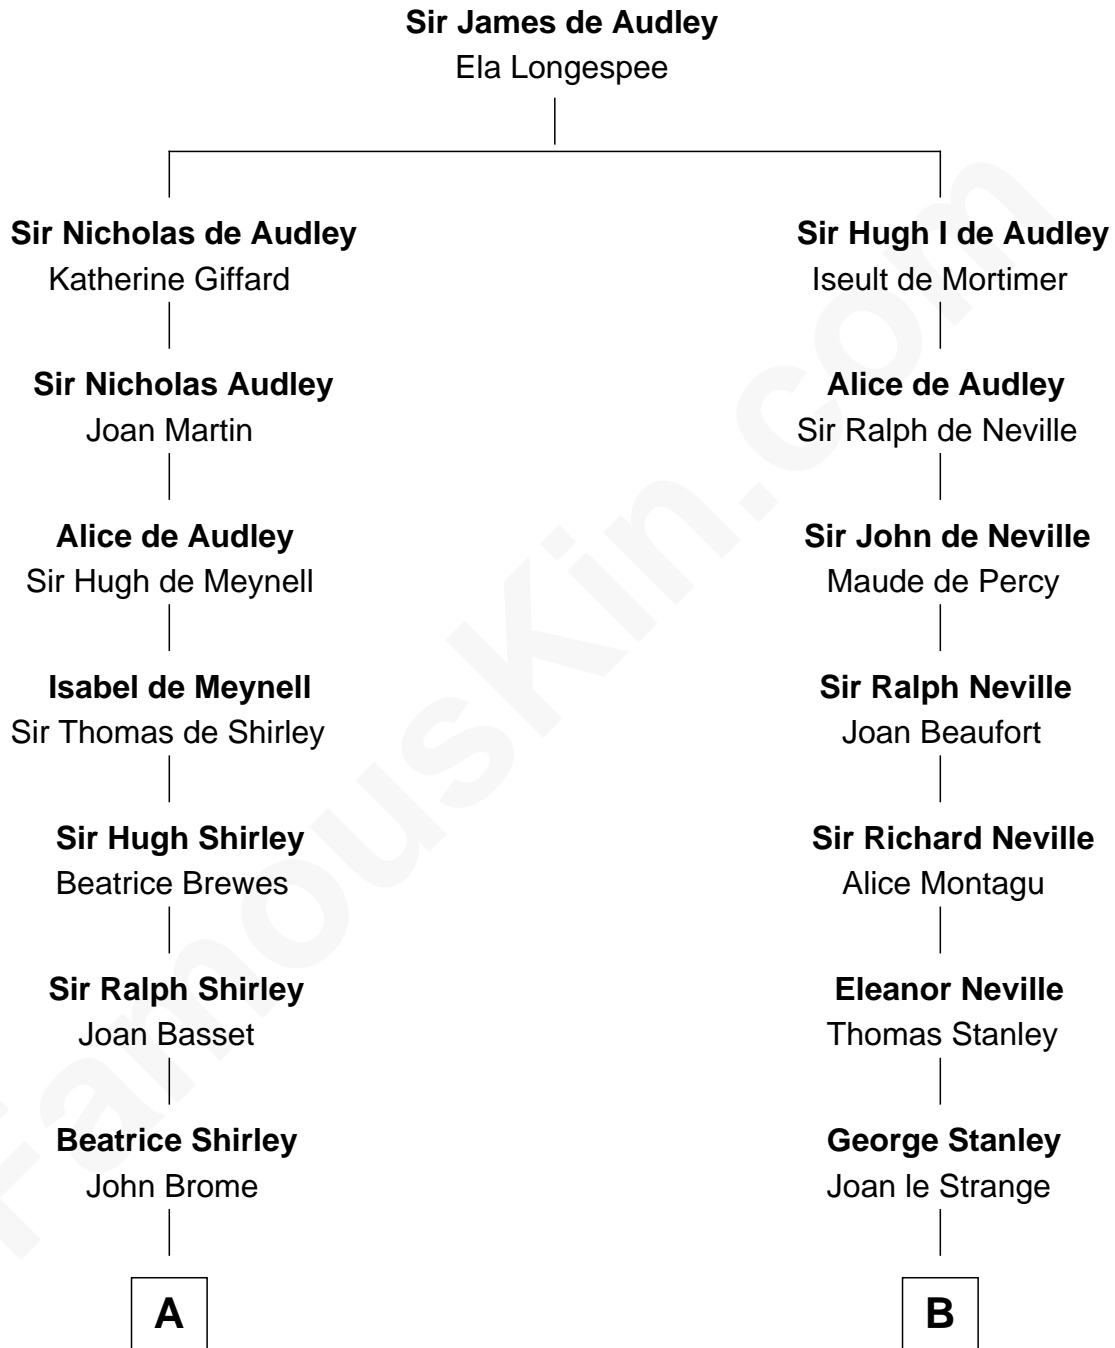

**FamousKin.com**  
**Relationship Chart of**  
**Rutherford B. Hayes**  
*19th U.S. President*

20th cousin 1 time removed of  
**Franklin D. Roosevelt**  
*32nd U.S. President*

**C**

**Abigail Chandler**

Israel Smith

**Chloe Smith**

Rutherford Hayes

**Rutherford Hayes**

Sophia Birchard

**Rutherford B. Hayes**

*19th U.S. President*

**D**

**Rebecca Smith**

John Aspinwall

**John Aspinwall**

Susan Howland

**Mary Rebecca Aspinwall**

Isaac Daniel Roosevelt

**James Roosevelt**

Sara Delano