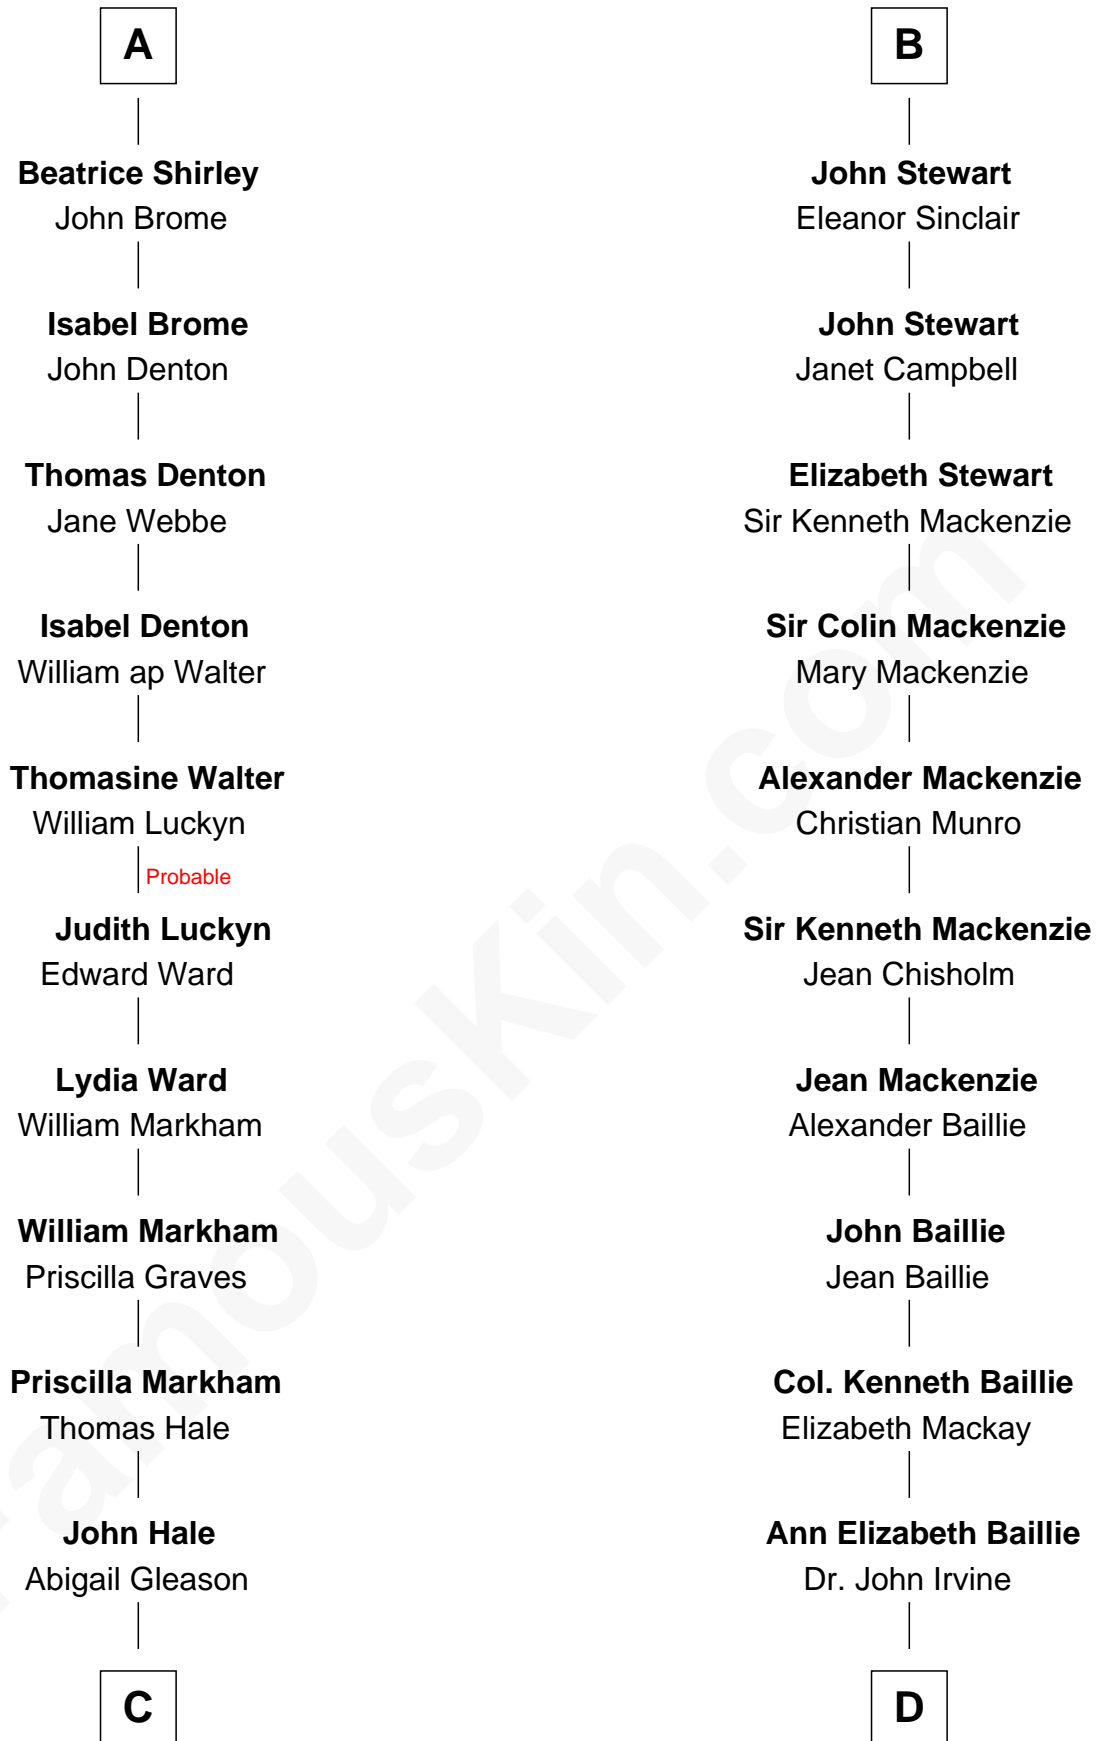

FamousKin.com

Relationship Chart of

Rutherford B. Hayes

19th U.S. President

21st cousin of

Eleanor Roosevelt

First Lady of President Franklin D. Roosevelt

C

Abigail Hale
Isaac Chandler

Abigail Chandler
Israel Smith

Chloe Smith
Rutherford Hayes

Rutherford Hayes
Sophia Birchard

Rutherford B. Hayes
19th U.S. President

D

Anne Irvine
James Bulloch

James Stephens Bulloch
Martha Stewart

Martha Bulloch
Theodore Roosevelt

Elliott Roosevelt
Anna Rebecca Hall

Eleanor Roosevelt
First Lady of Franklin Roosevelt