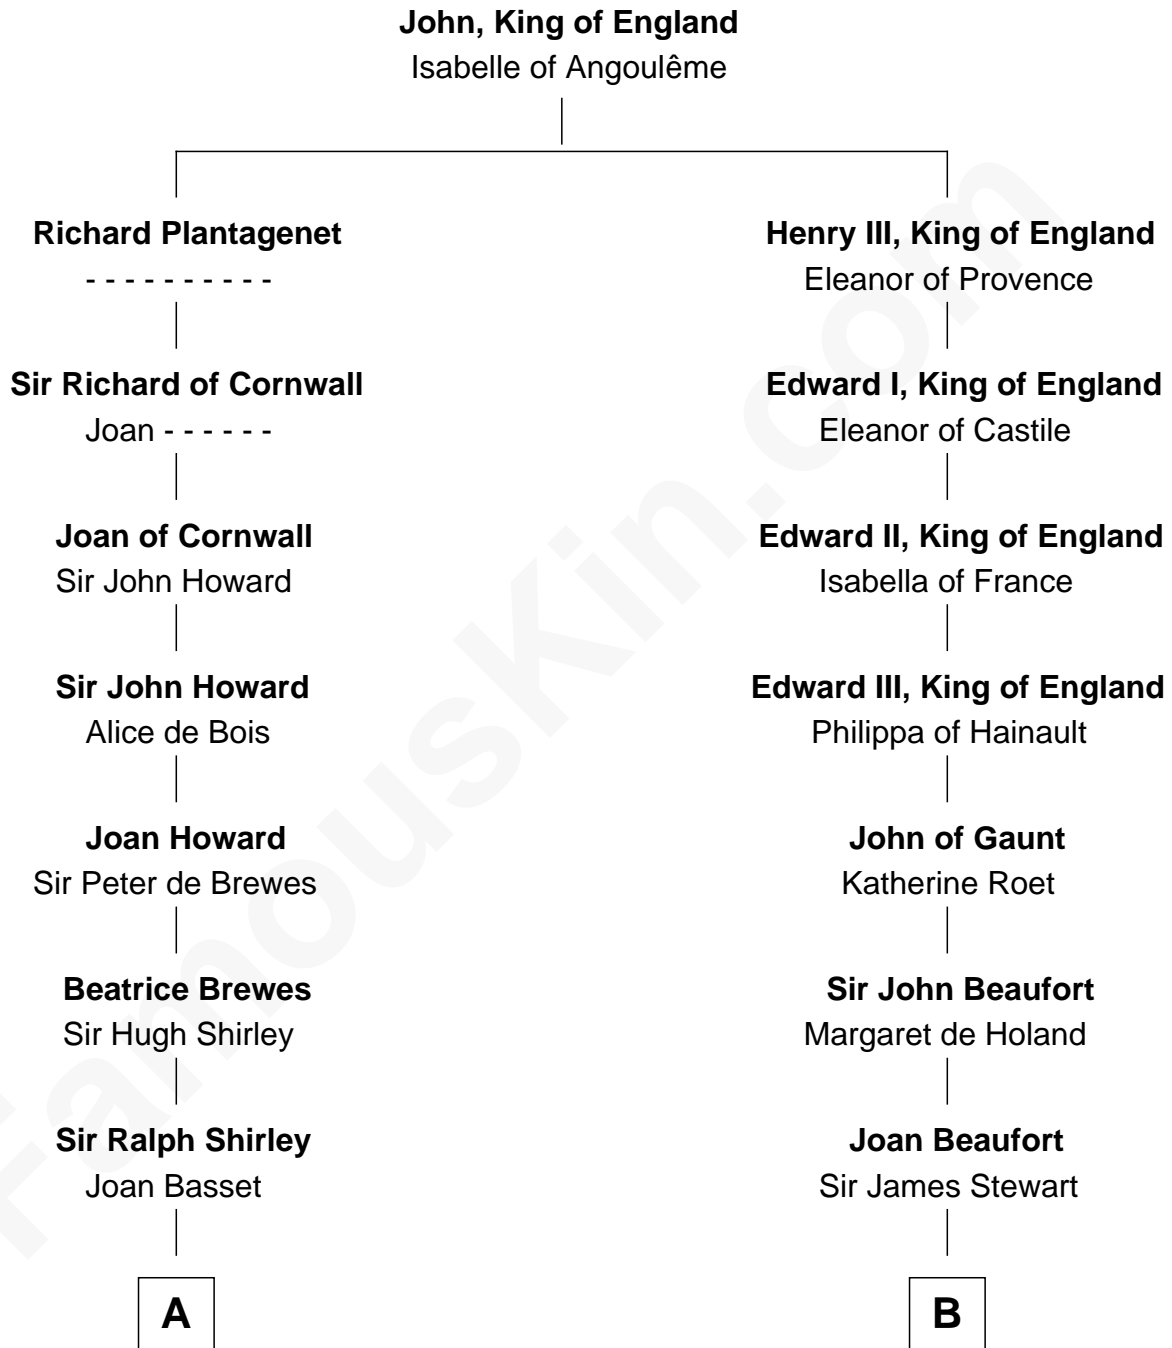

FamousKin.com

Relationship Chart of

Rutherford B. Hayes

19th U.S. President

21st cousin of

Eleanor Roosevelt

First Lady of President Franklin D. Roosevelt

C

Abigail Hale
Isaac Chandler

Abigail Chandler
Israel Smith

Chloe Smith
Rutherford Hayes

Rutherford Hayes
Sophia Birchard

Rutherford B. Hayes
19th U.S. President

D

Anne Irvine
James Bulloch

James Stephens Bulloch
Martha Stewart