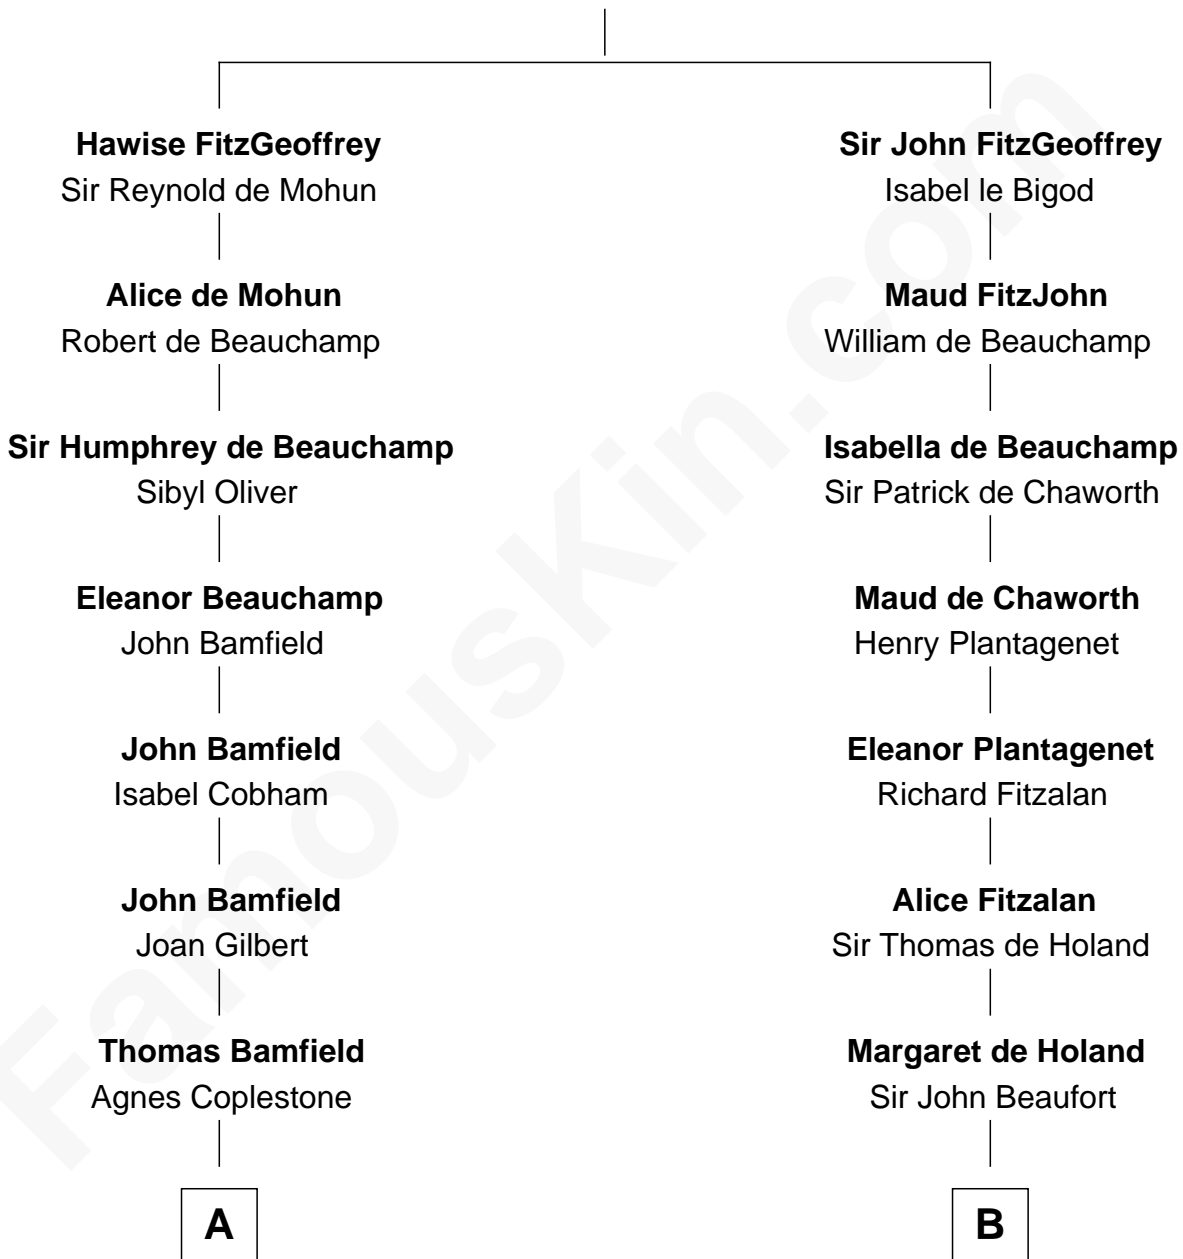

# FamousKin.com Relationship Chart of

**Rutherford B. Hayes**

*19th U.S. President*

21st cousin of

**Theodore Roosevelt**

*26th U.S. President*

**Sir Geoffrey FitzPiers**

Aveline de Clare

**C**

**Sarah Trowbridge**

John Russell

**Rebecca Russell**

Ezekiel Hayes

**Rutherford Hayes**

Chloe Smith

**Rutherford Hayes**

Sophia Birchard

**Rutherford B. Hayes**

*19th U.S. President*

**D**

**Ann Elizabeth Baillie**

Dr. John Irvine

**Anne Irvine**

James Bulloch

**James Stephens Bulloch**

Martha Stewart

**Martha Bulloch**

Theodore Roosevelt

**Theodore Roosevelt**

*26th U.S. President*