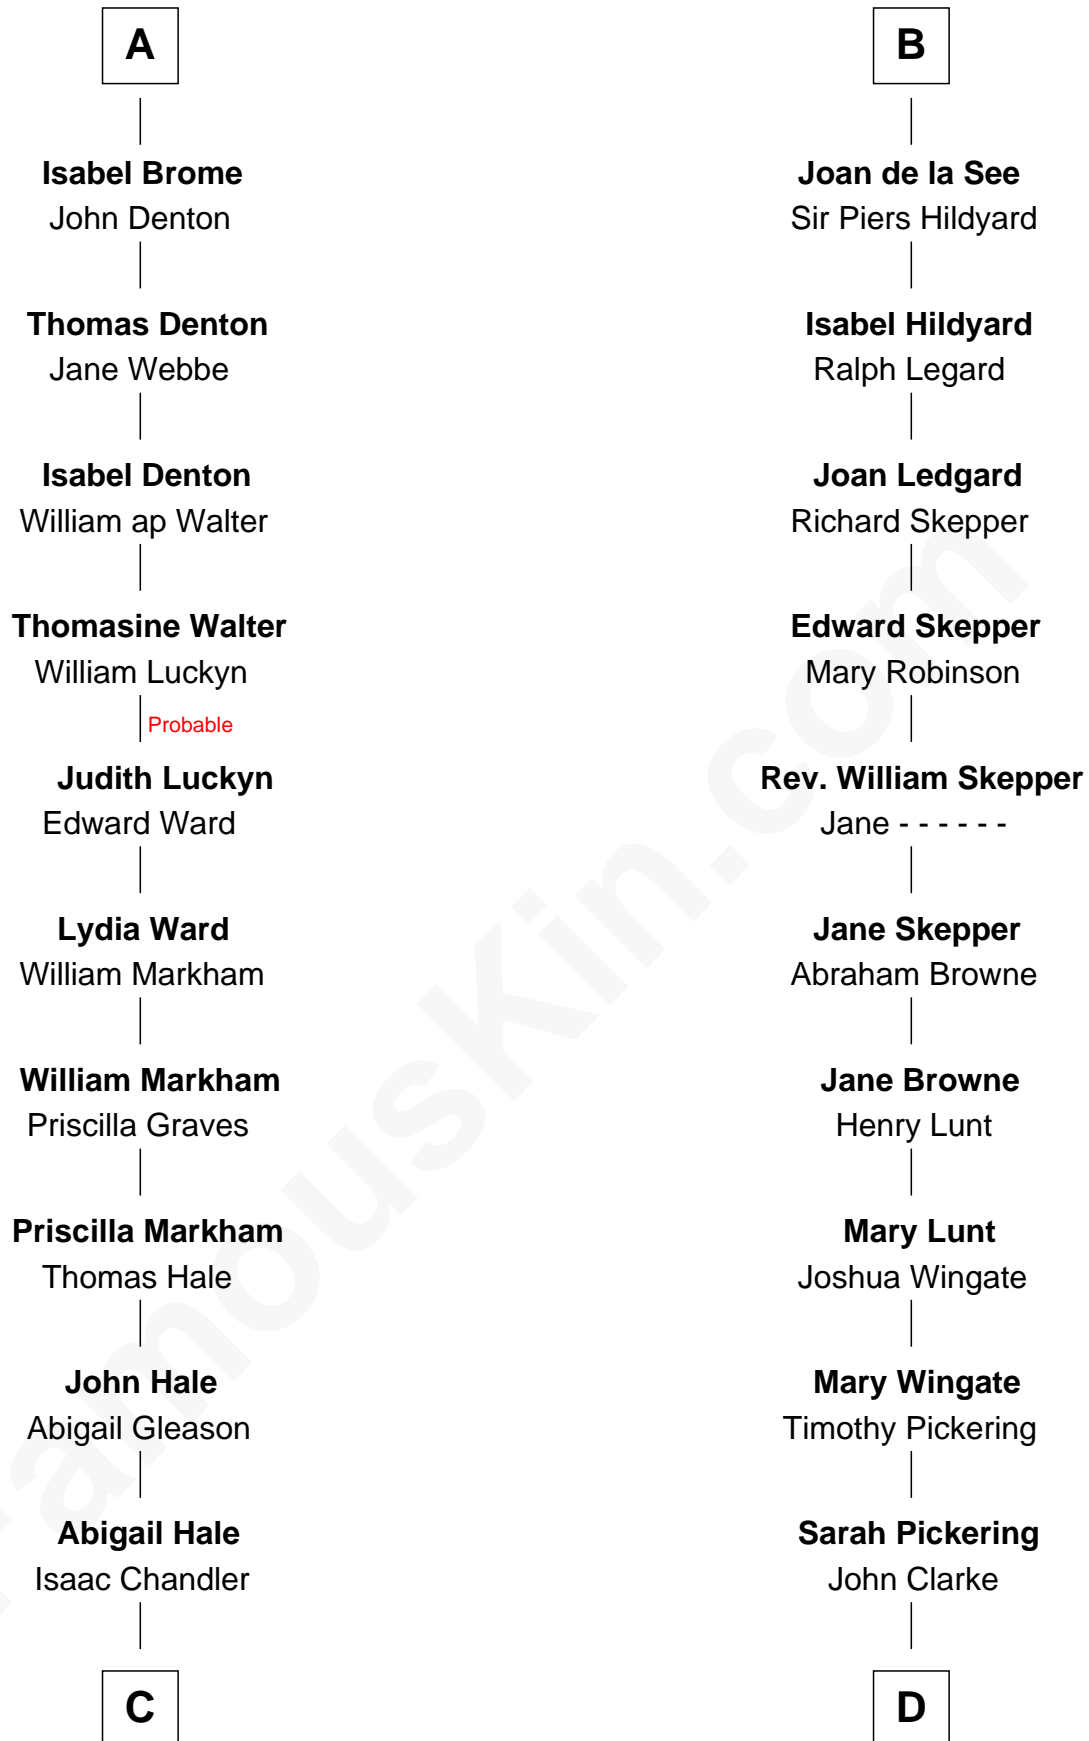

FamousKin.com
Relationship Chart of
Rutherford B. Hayes
19th U.S. President

20th cousin 1 time removed of

Alice (Lee) Roosevelt
First Wife of President Theodore Roosevelt

C

Abigail Chandler

Israel Smith

Chloe Smith

Rutherford Hayes

Rutherford Hayes

Sophia Birchard

Rutherford B. Hayes

19th U.S. President

D

Nancy Clarke

Francis Cabot

Mary Ann Cabot

Nathaniel Cabot Lee

John Clarke Lee

Harriet Paine Rose

George Cabot Lee

Caroline Watts Haskell

Alice (Lee) Roosevelt

Wife of President Theodore Roosevelt