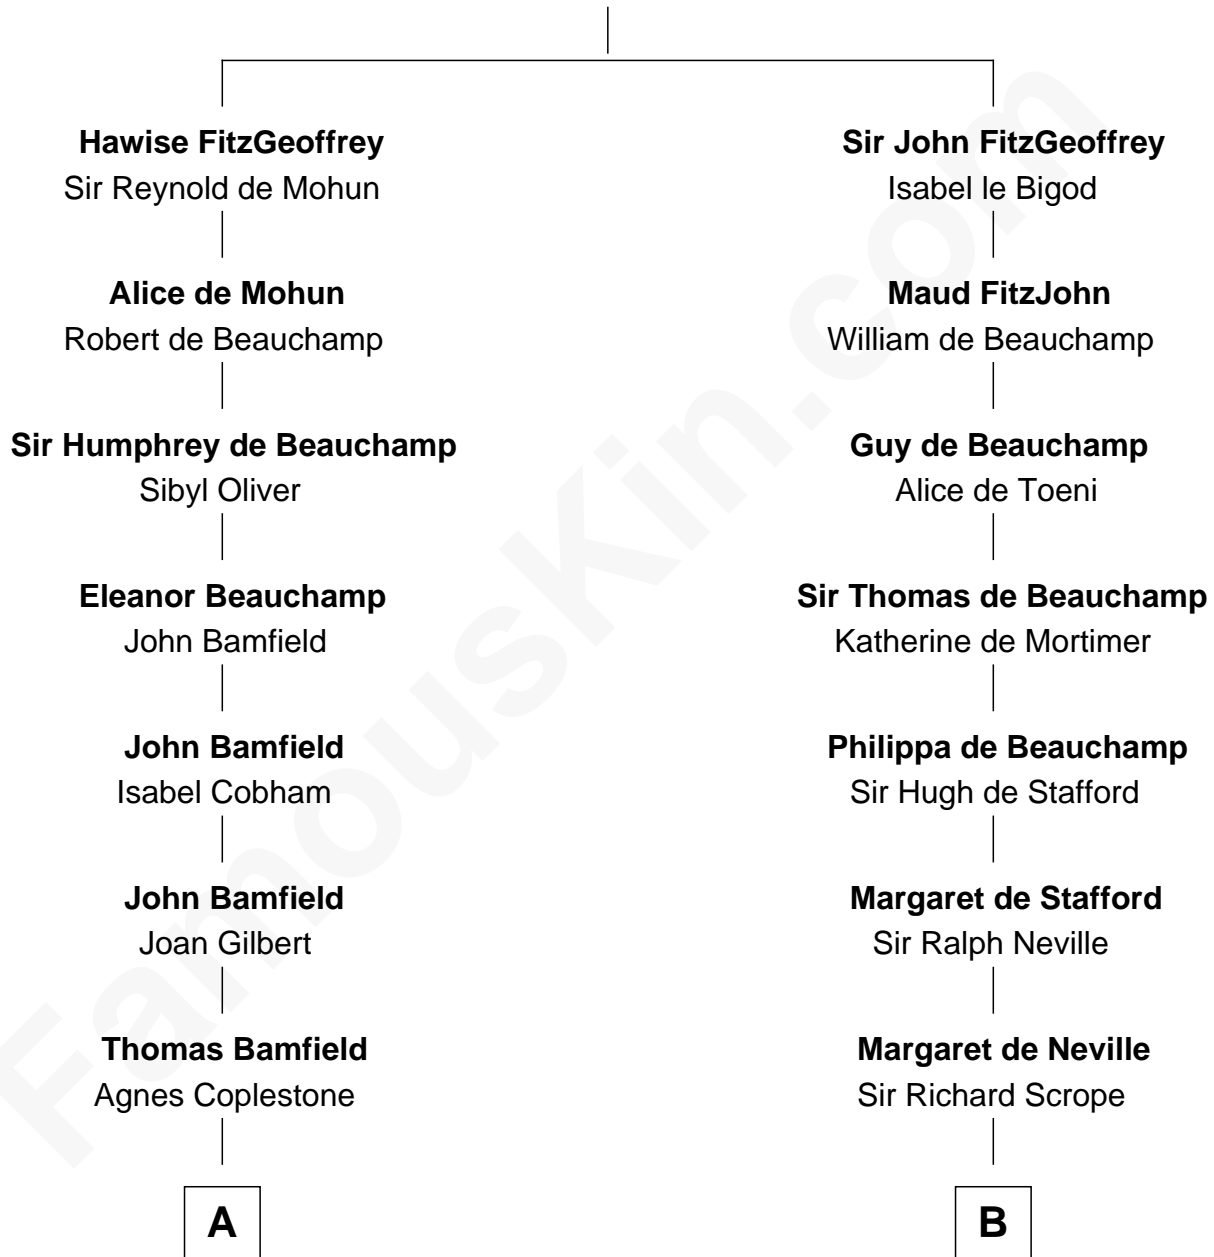

FamousKin.com
Relationship Chart of
Rutherford B. Hayes
19th U.S. President

17th cousin 4 times removed of

James Madison
4th U.S. President

Sir Geoffrey FitzPiers
 Aveline de Clare

C

—
Sarah Trowbridge

John Russell

—
Rebecca Russell

Ezekiel Hayes

—
Rutherford Hayes

Chloe Smith

—
Rutherford Hayes

Sophia Birchard

—
Rutherford B. Hayes

19th U.S. President