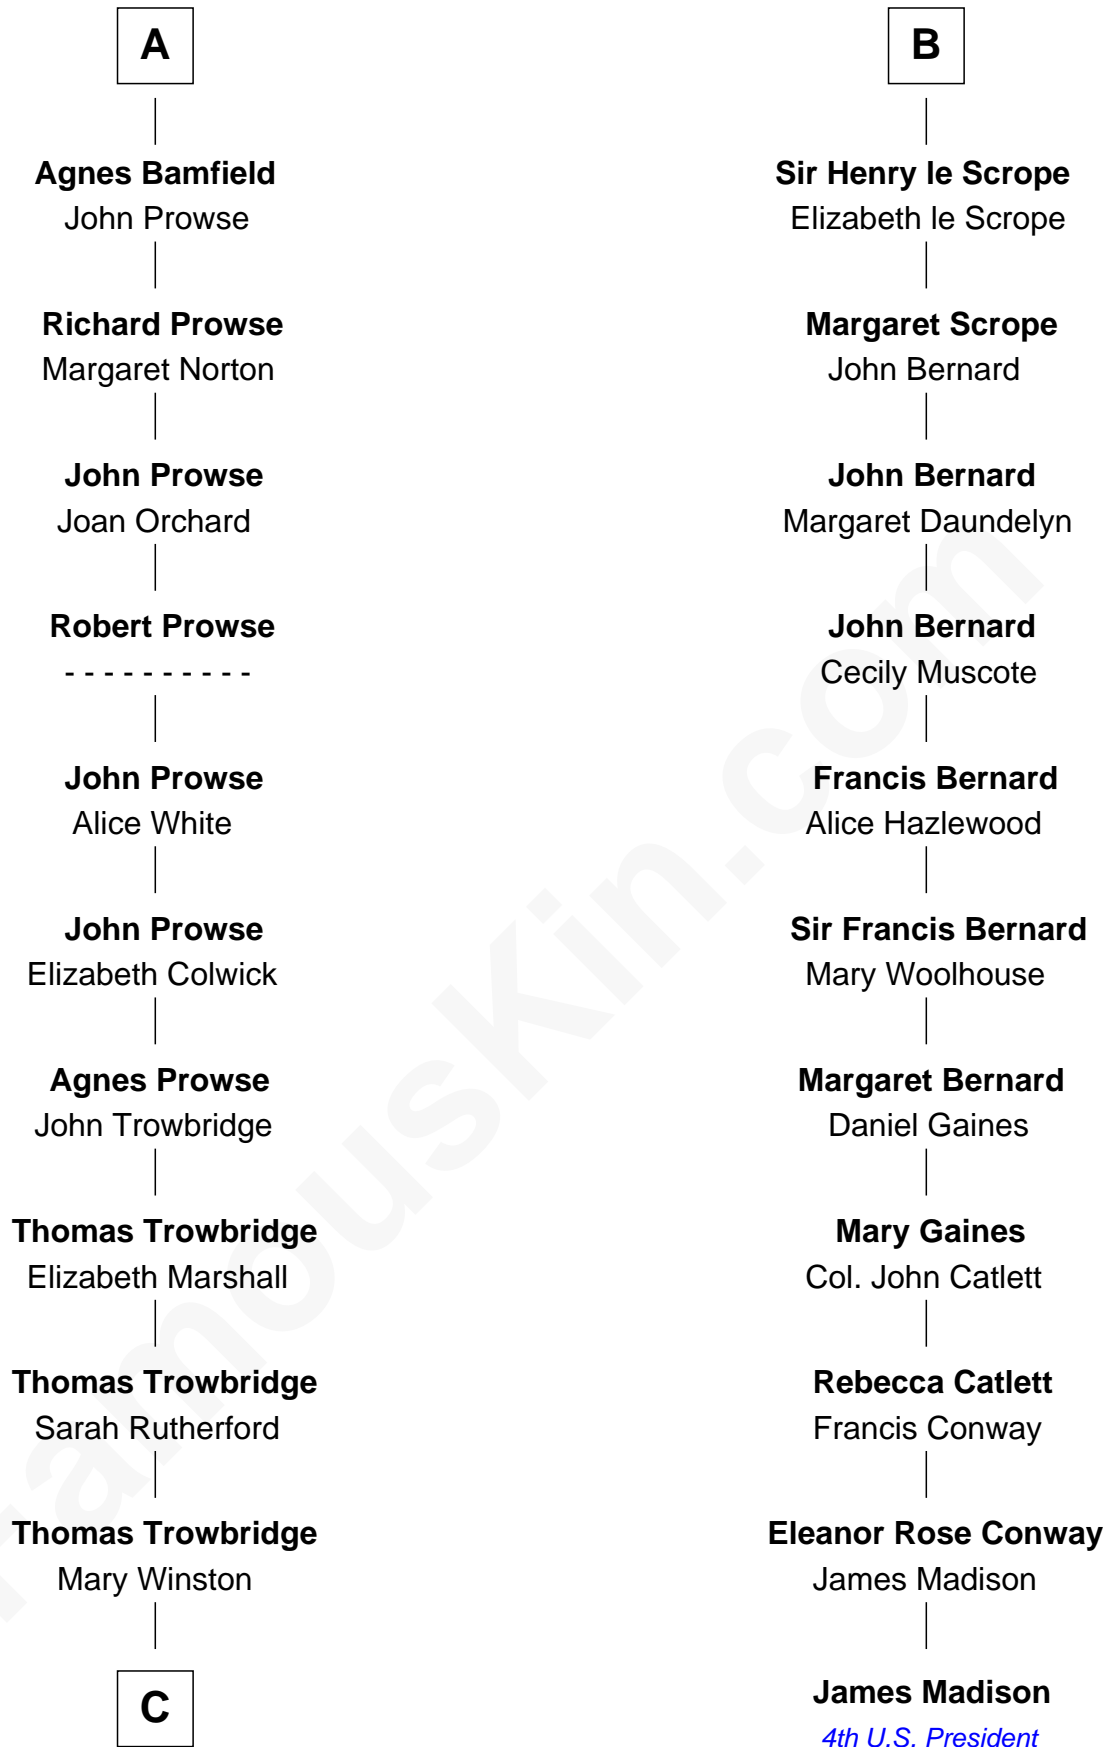

FamousKin.com
Relationship Chart of
Rutherford B. Hayes
19th U.S. President

17th cousin 4 times removed of

James Madison
4th U.S. President

Sir Geoffrey FitzPiers
 Aveline de Clare

C

—
Sarah Trowbridge

John Russell

—
Rebecca Russell

Ezekiel Hayes

—
Rutherford Hayes

Chloe Smith

—
Rutherford Hayes

Sophia Birchard

—
Rutherford B. Hayes

19th U.S. President