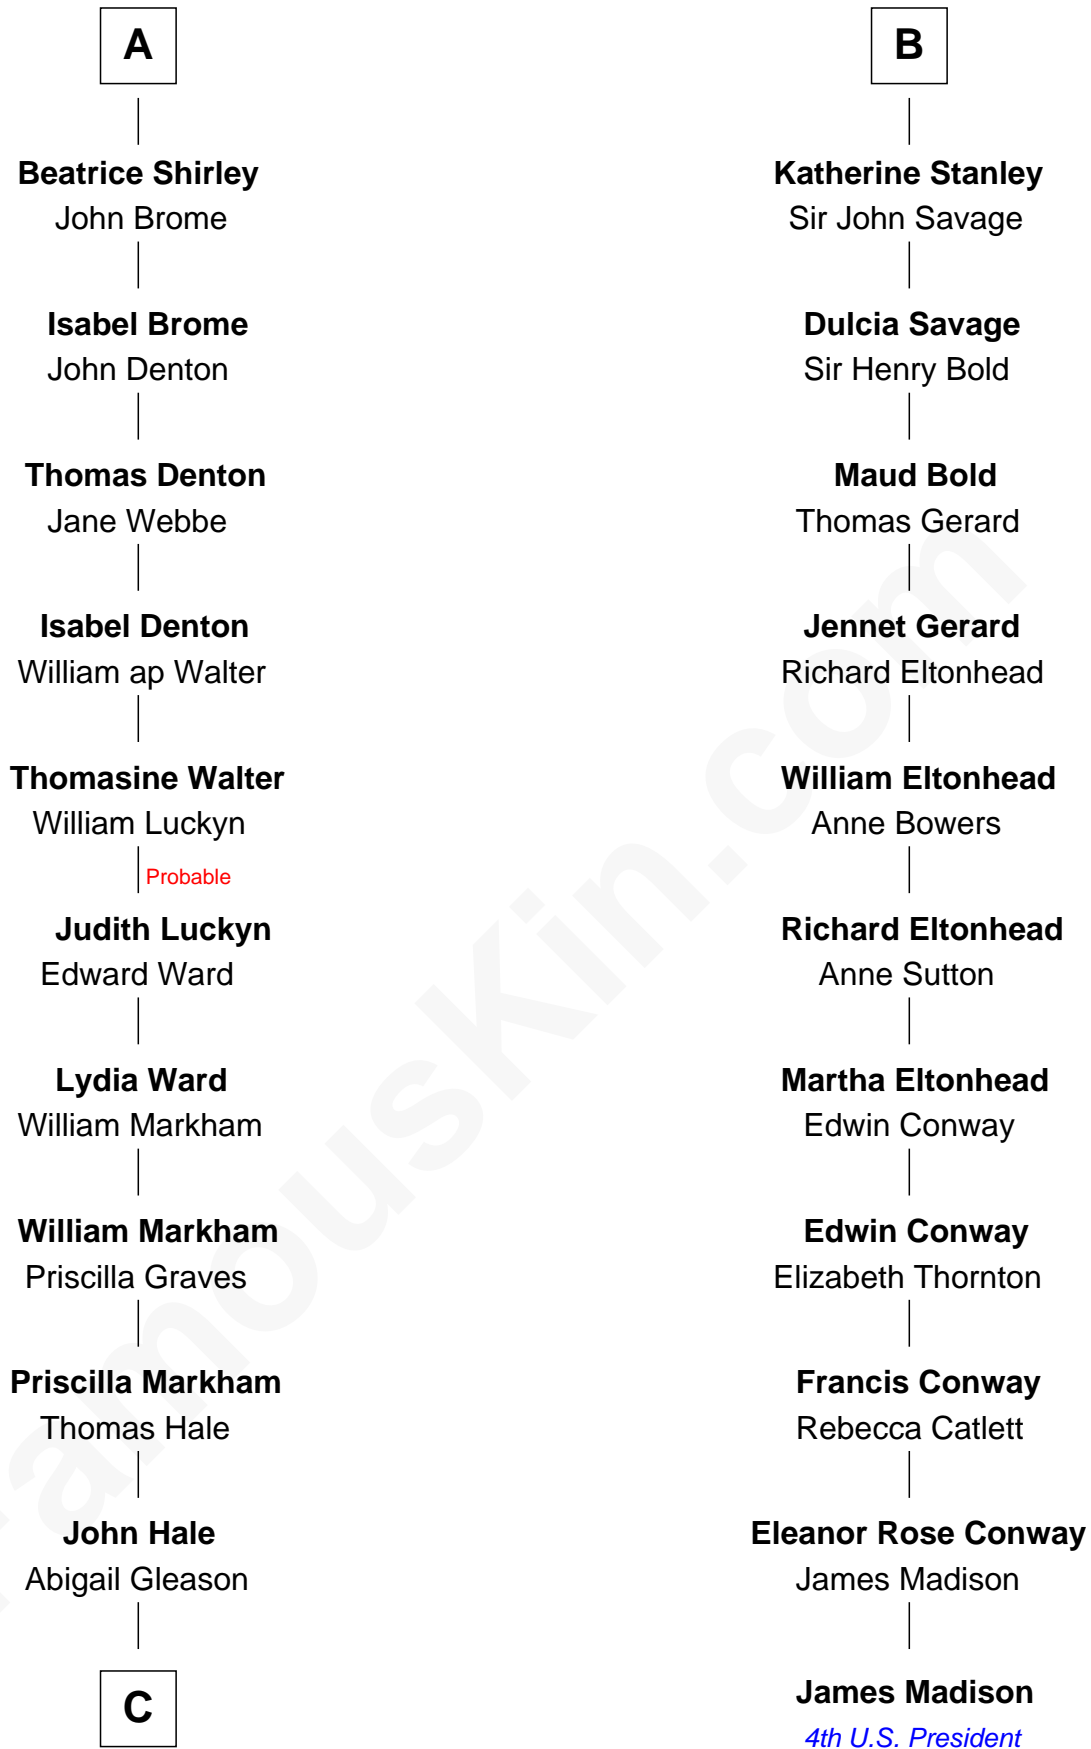

FamousKin.com
Relationship Chart of
Rutherford B. Hayes
19th U.S. President

17th cousin 4 times removed of
James Madison
4th U.S. President

John, King of England
 Isabelle of Angoulême

C

Abigail Hale
Isaac Chandler

Abigail Chandler
Israel Smith

Chloe Smith
Rutherford Hayes

Rutherford Hayes
Sophia Birchard

Rutherford B. Hayes
19th U.S. President

FamousKin.com