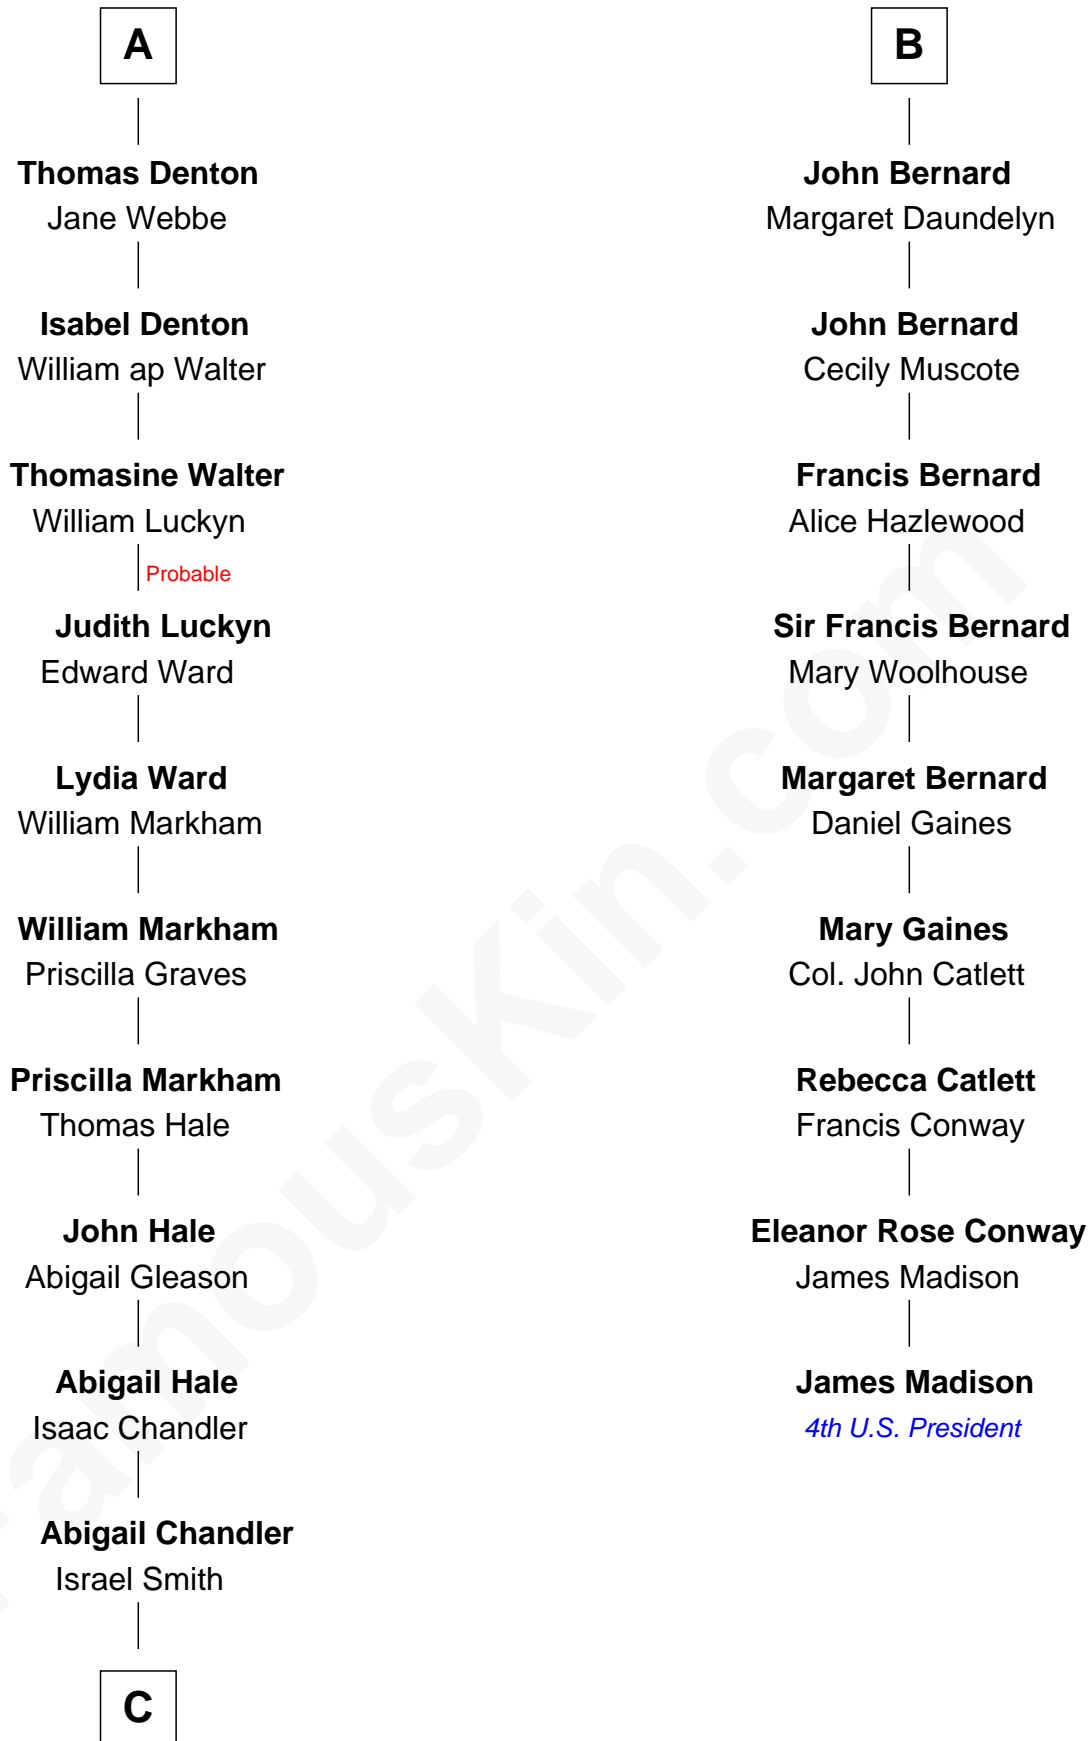

**FamousKin.com**  
**Relationship Chart of**  
**Rutherford B. Hayes**  
*19th U.S. President*

15th cousin 4 times removed of

**James Madison**  
*4th U.S. President*

**Sir Robert de Ros**  
 Isabel de Aubeney

**C**

—  
**Chloe Smith**  
Rutherford Hayes

—  
**Rutherford Hayes**  
Sophia Birchard

—  
**Rutherford B. Hayes**  
*19th U.S. President*

FamousKin.com