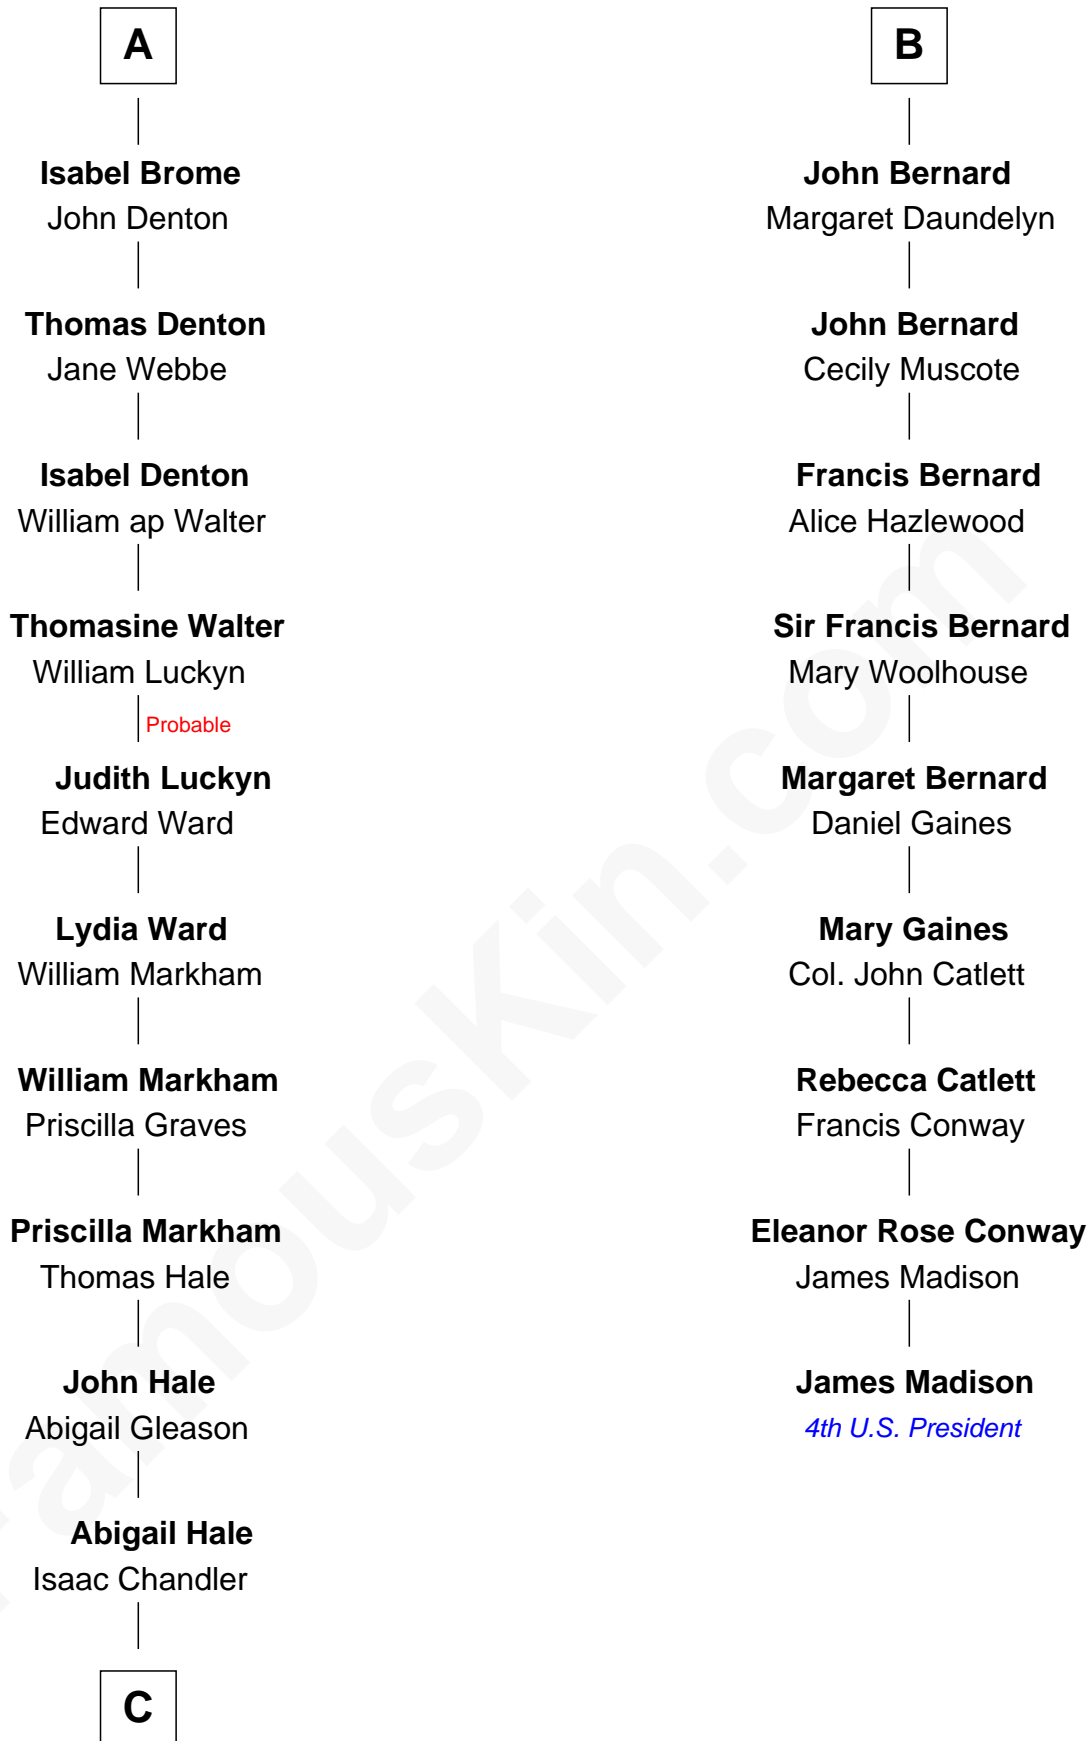

FamousKin.com
Relationship Chart of
Rutherford B. Hayes
19th U.S. President

15th cousin 5 times removed of
James Madison
4th U.S. President

C

Abigail Chandler

Israel Smith

Chloe Smith

Rutherford Hayes

Rutherford Hayes

Sophia Birchard

Rutherford B. Hayes

19th U.S. President

FamousKin.com