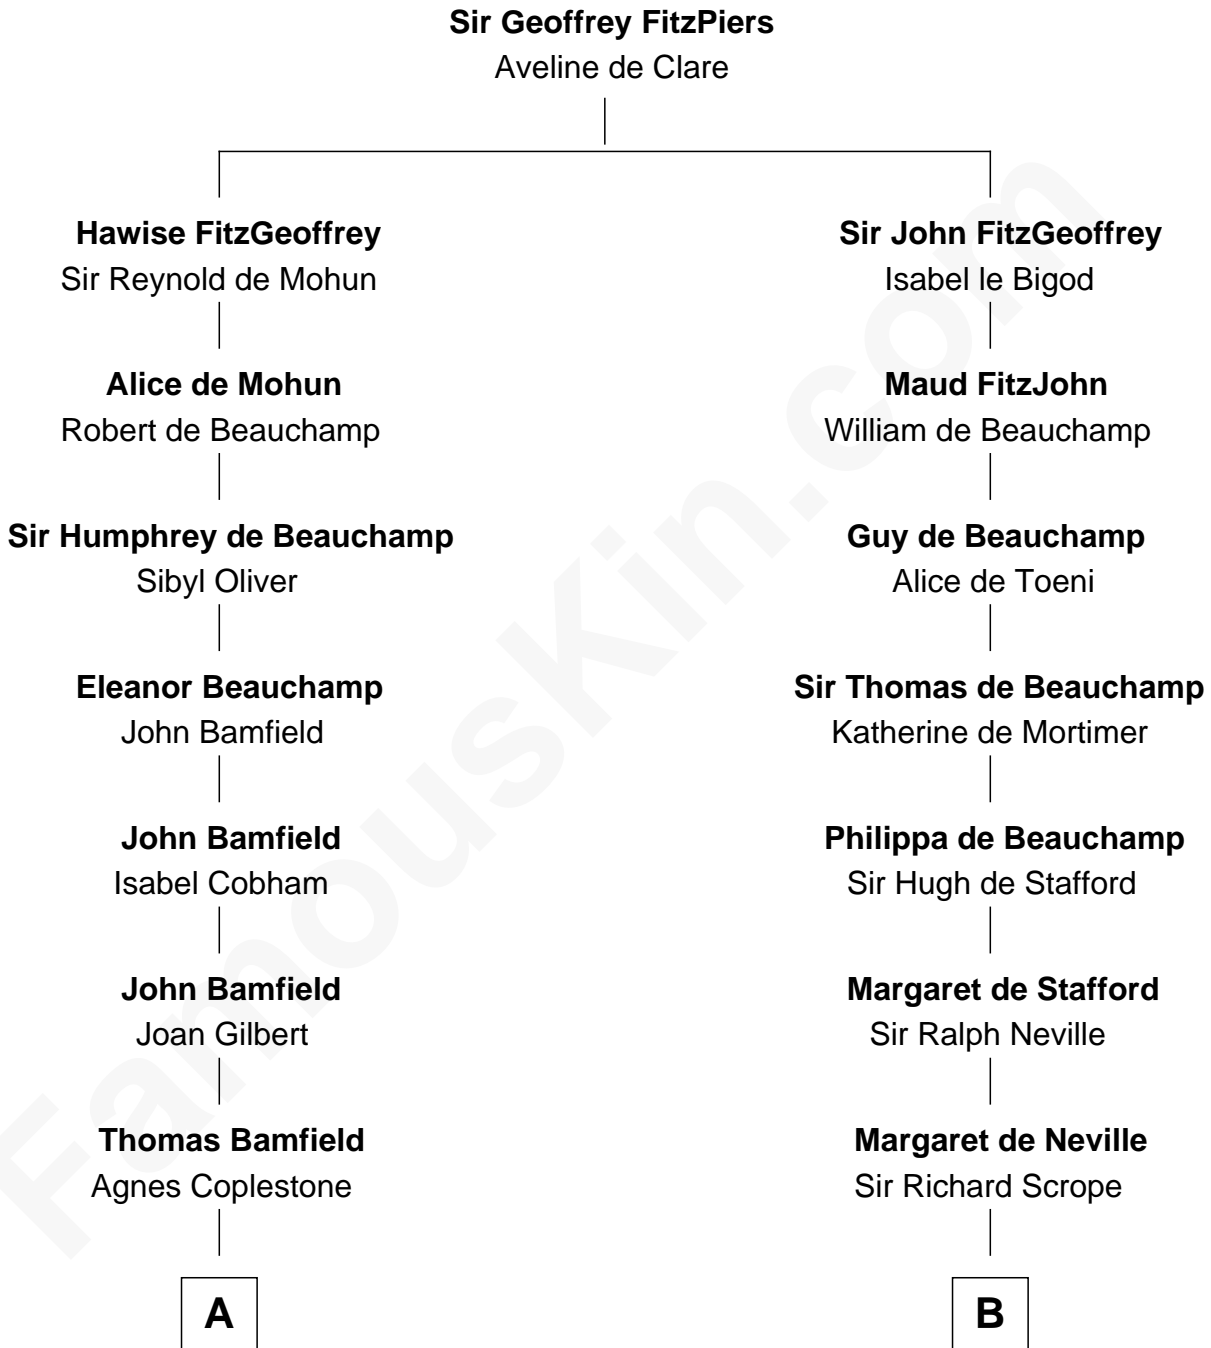

**FamousKin.com**  
**Relationship Chart of**  
**Rutherford B. Hayes**  
*19th U.S. President*

**20th cousin 1 time removed of**  
**Helen Keller**  
*Author and Activist*

**C**

**Sarah Trowbridge**

John Russell

**Rebecca Russell**

Ezekiel Hayes

**Rutherford Hayes**

Chloe Smith

**Rutherford Hayes**

Sophia Birchard

**Rutherford B. Hayes**

*19th U.S. President*

**D**

**Col. Alexander Spotswood Moore**

Elizabeth Aylett

**Mary Fairfax Moore**

David Keller

**Arthur Henley Keller**

Kate Adams

**Helen Keller**