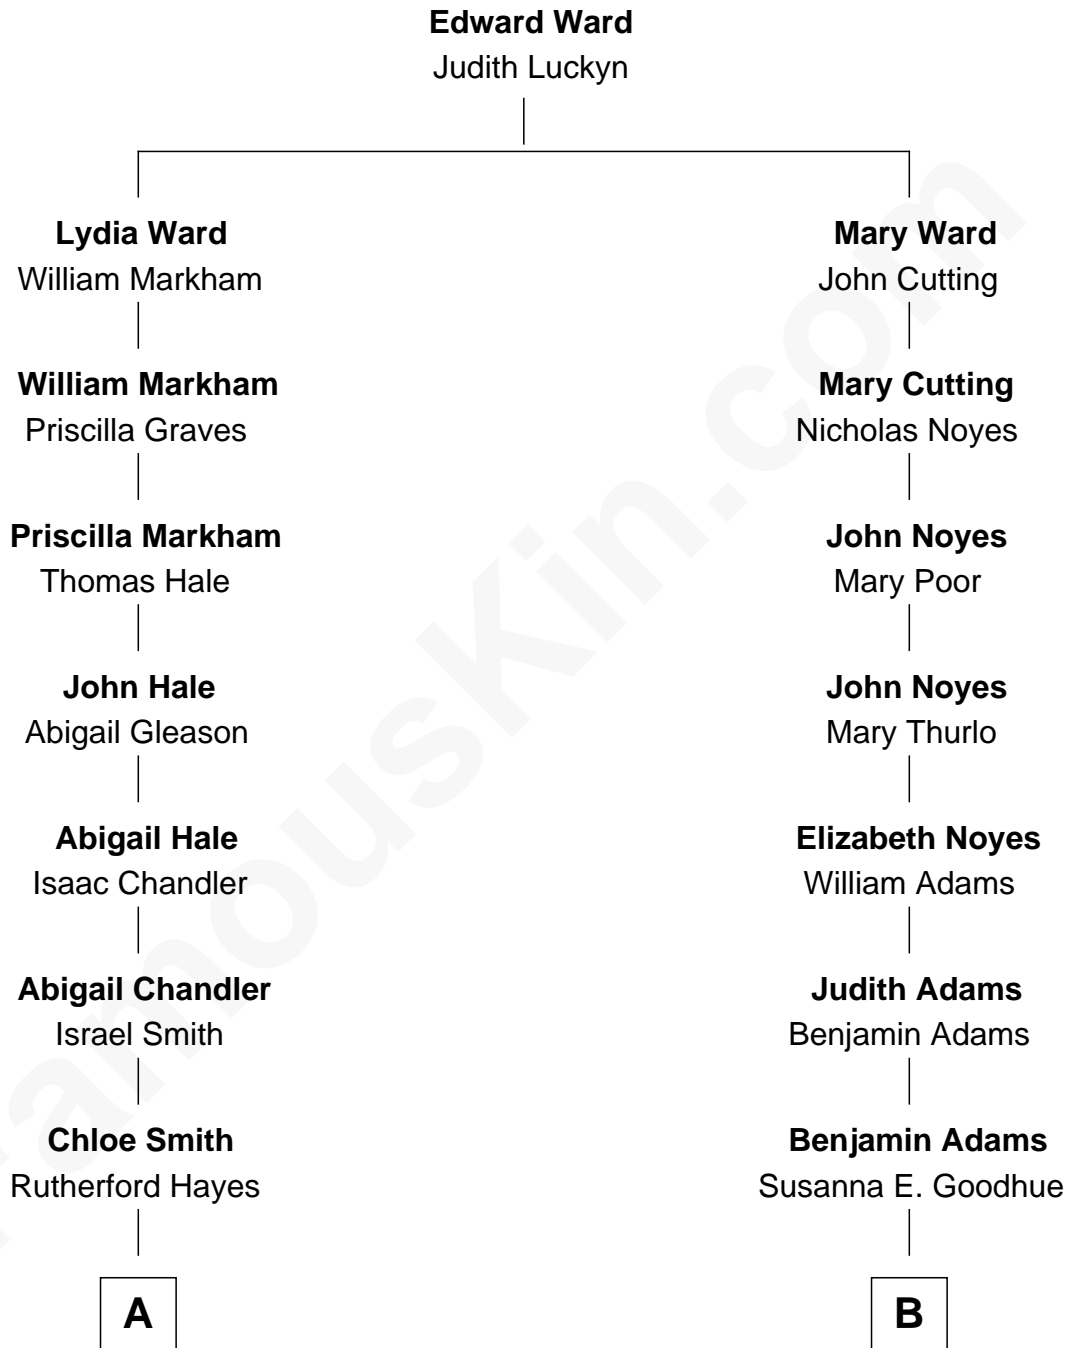

**FamousKin.com**  
**Relationship Chart of**  
**Rutherford B. Hayes**  
*19th U.S. President*

**8th cousin 1 time removed of**  
**Helen Keller**  
*Author and Activist*

**A**

**Rutherford Hayes**

Sophia Birchard

**Rutherford B. Hayes**

*19th U.S. President*

**B**

**Charles Adams**

Lucy Helen Everett

**Kate Adams**

Arthur Henley Keller

**Helen Keller**