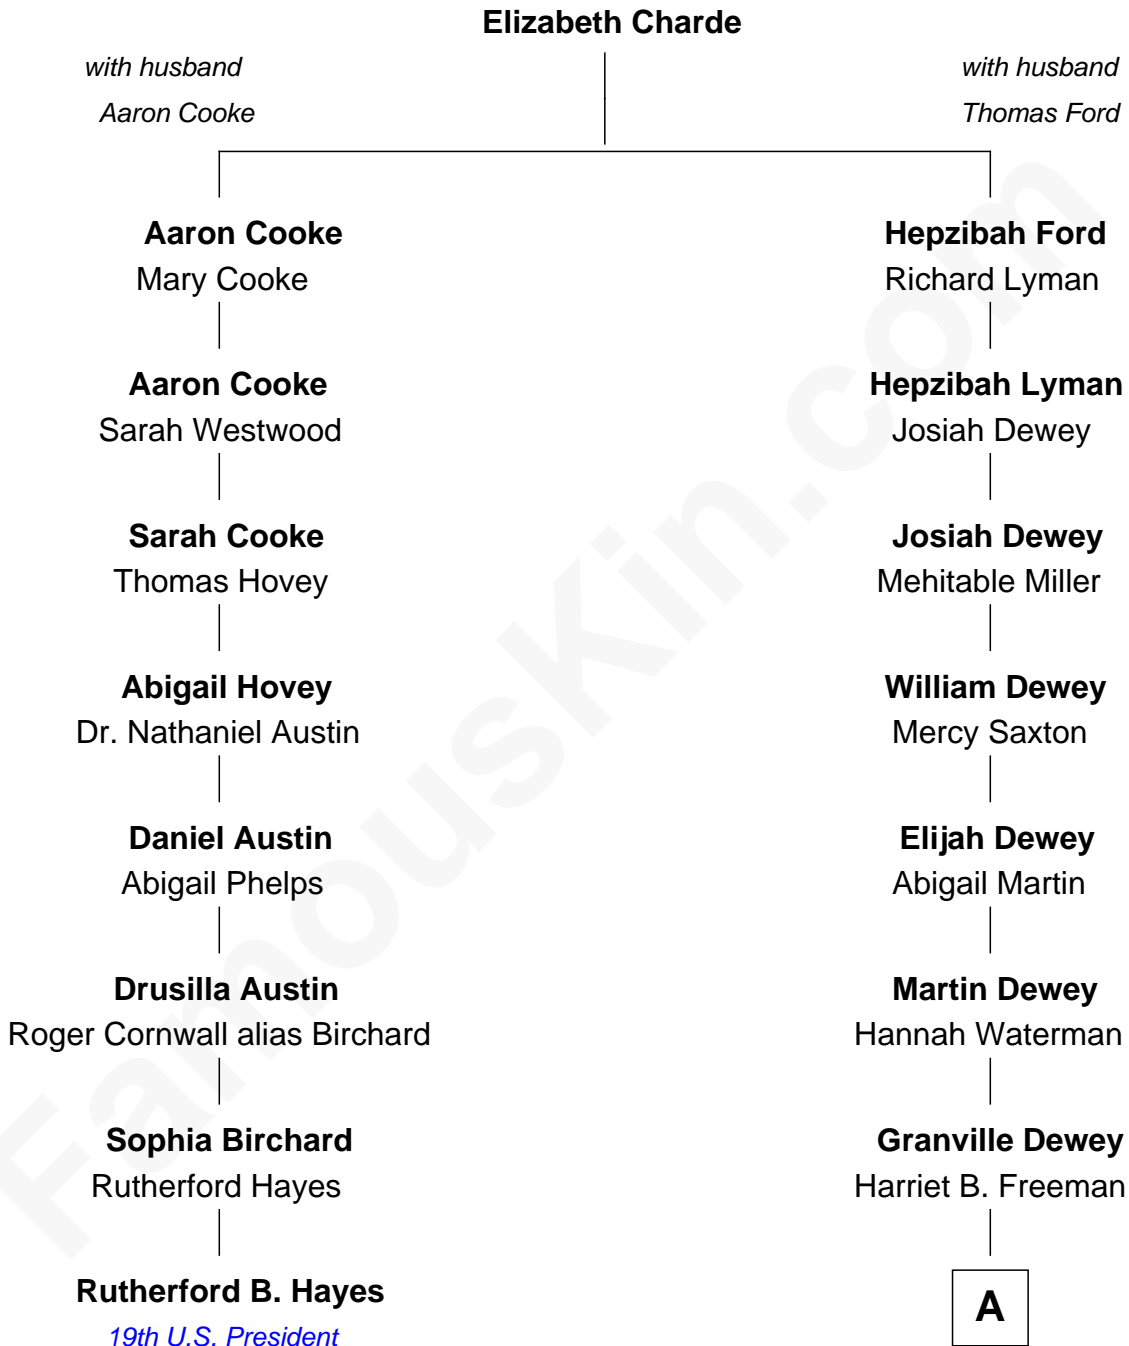

**FamousKin.com**  
**Relationship Chart of**  
**Rutherford B. Hayes**  
*19th U.S. President*

**7th cousin 2 times removed of**  
**Thomas Edmund Dewey**  
*47th Governor of New York*

**A**

George Martin Dewey

Emma Bingham

George Martin Dewey

Annie L. Thomas

Thomas Edmund Dewey

*47th Governor of New York*

FamousKin.com