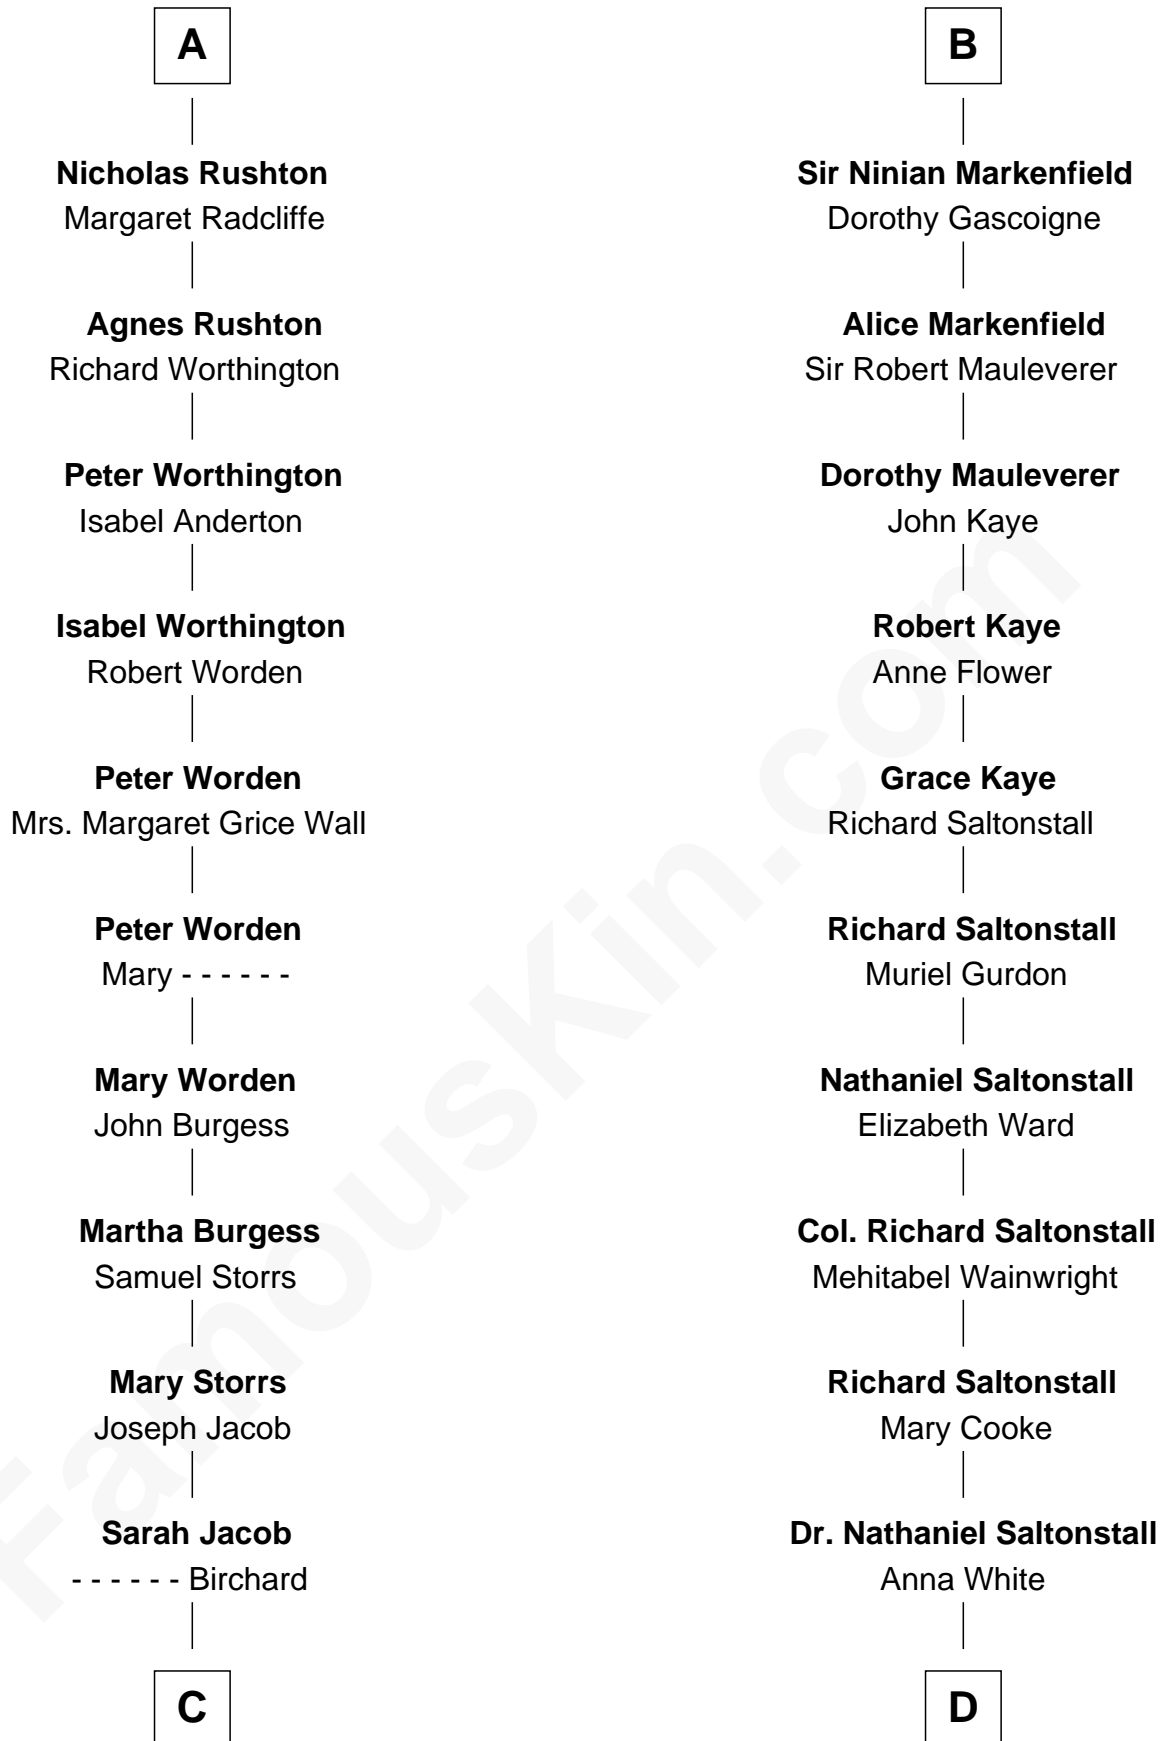

FamousKin.com
Relationship Chart of
Rutherford B. Hayes
19th U.S. President

19th cousin 1 time removed of
Leverett Saltonstall
55th Governor of Massachusetts

C

Roger Cornwall alias Birchard

Drusilla Austin

Sophia Birchard

Rutherford Hayes

Rutherford B. Hayes

19th U.S. President

D

Leverett Saltonstall

Mary Elizabeth Sanders

Leverett Saltonstall

Rose Smith Lee

Richard Middlecott Saltonstall

Eleanor Brooks

Leverett Saltonstall

55th Governor of Massachusetts

FamousKin.com