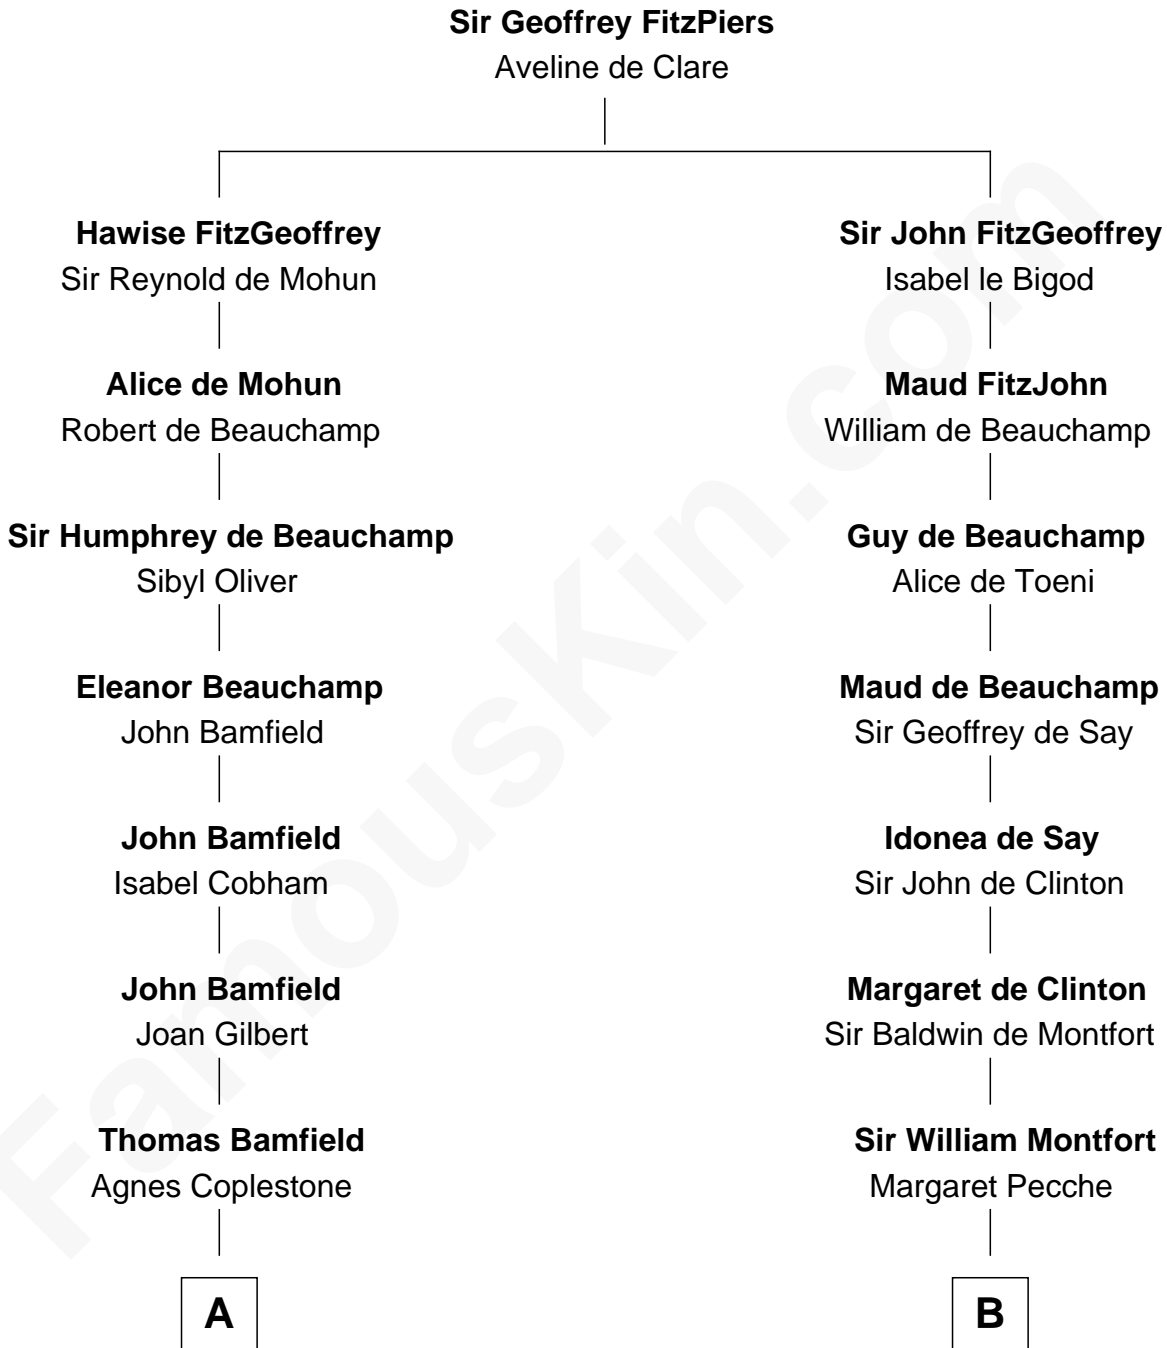

FamousKin.com
Relationship Chart of
Rutherford B. Hayes
19th U.S. President

19th cousin 2 times removed of
Abraham Baldwin
Signer of the U.S. Constitution

C

Sarah Trowbridge

John Russell

Rebecca Russell

Ezekiel Hayes

Rutherford Hayes

Chloe Smith

Rutherford Hayes

Sophia Birchard

Rutherford B. Hayes

19th U.S. President

D

Timothy Baldwin

Bathsheba Stone

Michael Baldwin

Lucy Dudley

Abraham Baldwin

Signer of the U.S. Constitution

FamousKin.com