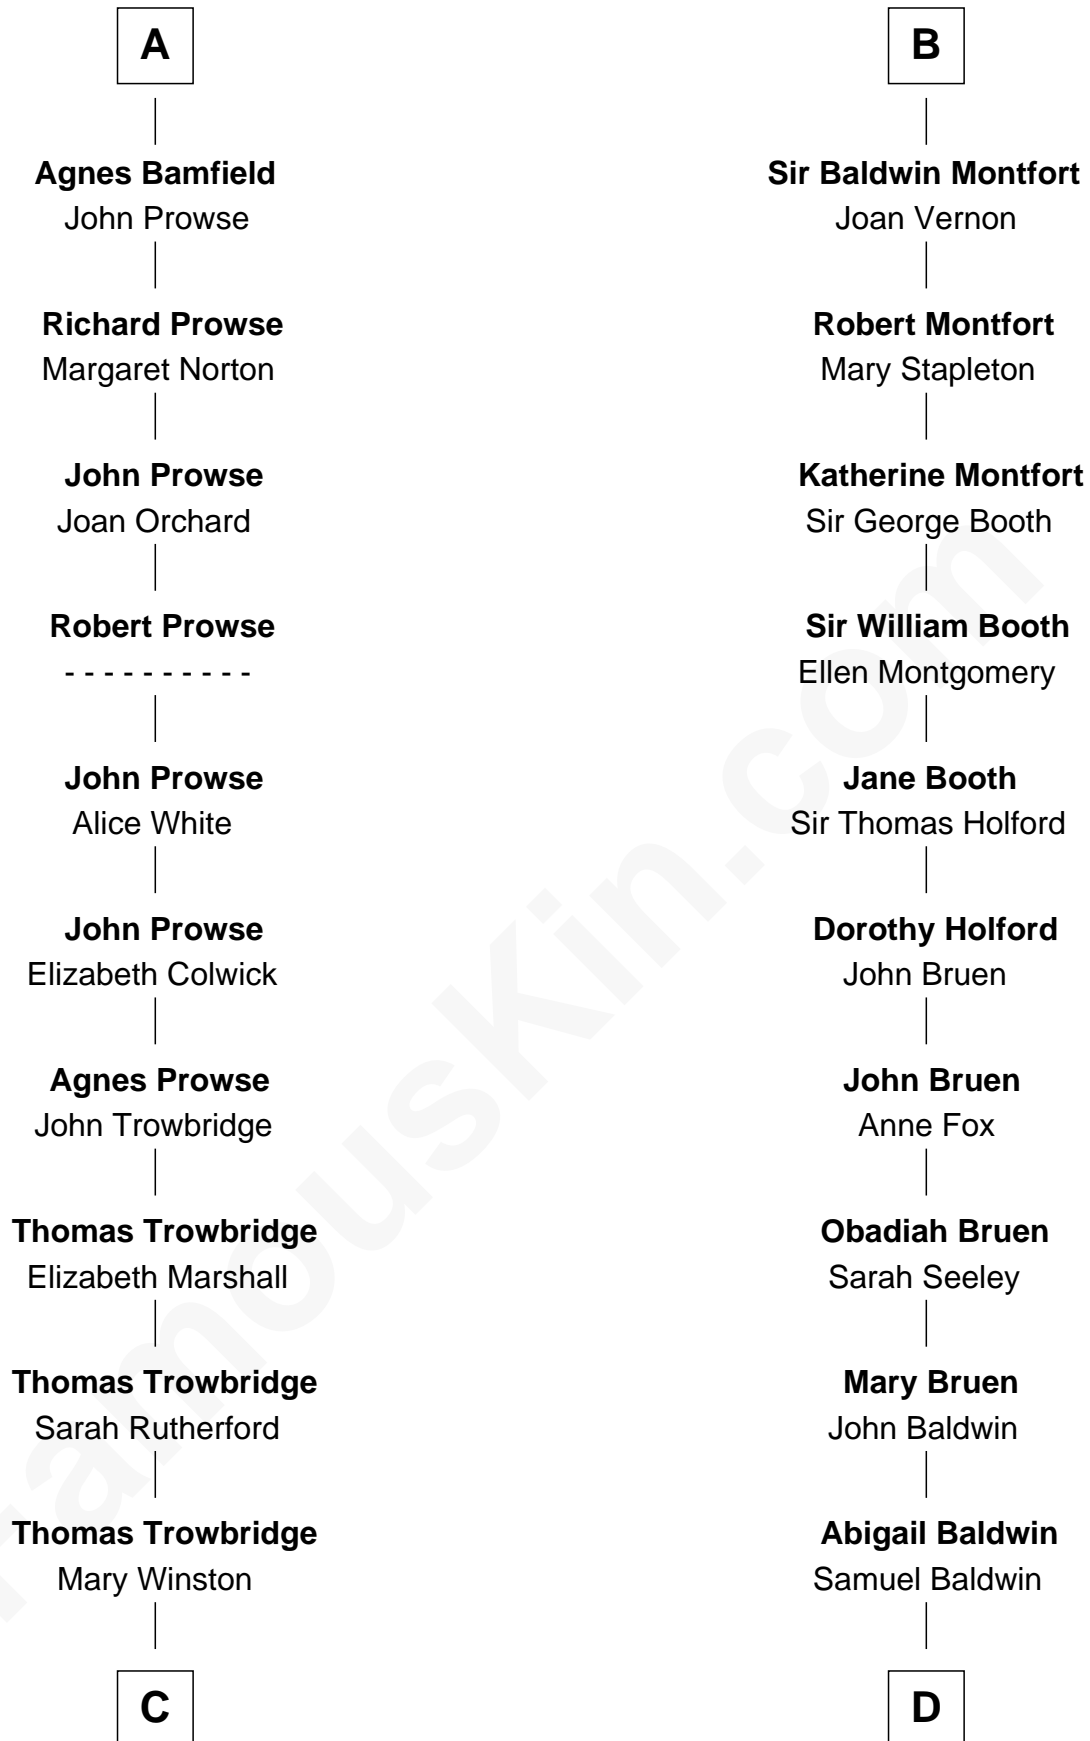

FamousKin.com
Relationship Chart of
Rutherford B. Hayes
19th U.S. President

19th cousin 2 times removed of
Abraham Baldwin
Signer of the U.S. Constitution

C

Sarah Trowbridge

John Russell

Rebecca Russell

Ezekiel Hayes

Rutherford Hayes

Chloe Smith

Rutherford Hayes

Sophia Birchard

Rutherford B. Hayes

19th U.S. President

D

Timothy Baldwin

Bathsheba Stone

Michael Baldwin

Lucy Dudley

Abraham Baldwin

Signer of the U.S. Constitution

FamousKin.com