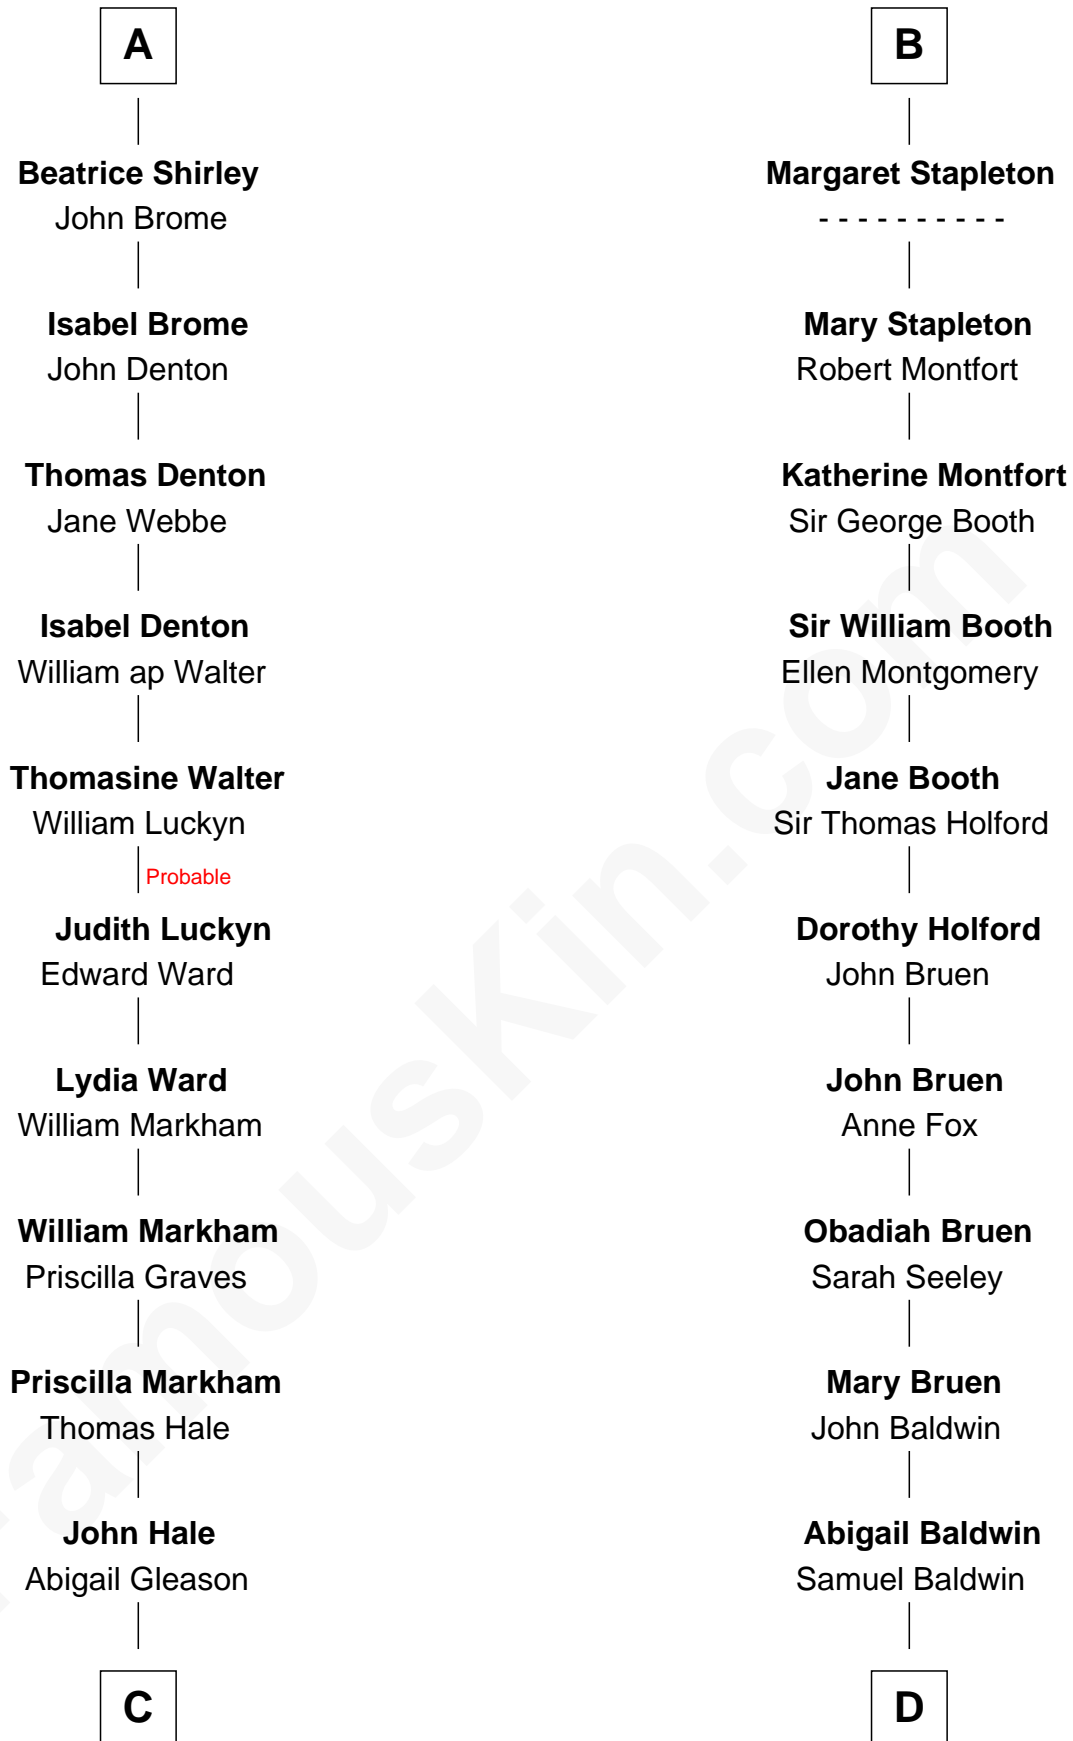

**FamousKin.com**  
**Relationship Chart of**  
**Rutherford B. Hayes**  
*19th U.S. President*

**19th cousin 2 times removed of**  
**Abraham Baldwin**  
*Signer of the U.S. Constitution*

**C**

**Abigail Hale**  
Isaac Chandler

**Abigail Chandler**  
Israel Smith

**Chloe Smith**  
Rutherford Hayes

**Rutherford Hayes**  
Sophia Birchard

**Rutherford B. Hayes**  
*19th U.S. President*

**D**

**Timothy Baldwin**  
Bathsheba Stone

**Michael Baldwin**  
Lucy Dudley

**Abraham Baldwin**  
*Signer of the U.S. Constitution*

FamousKin.com