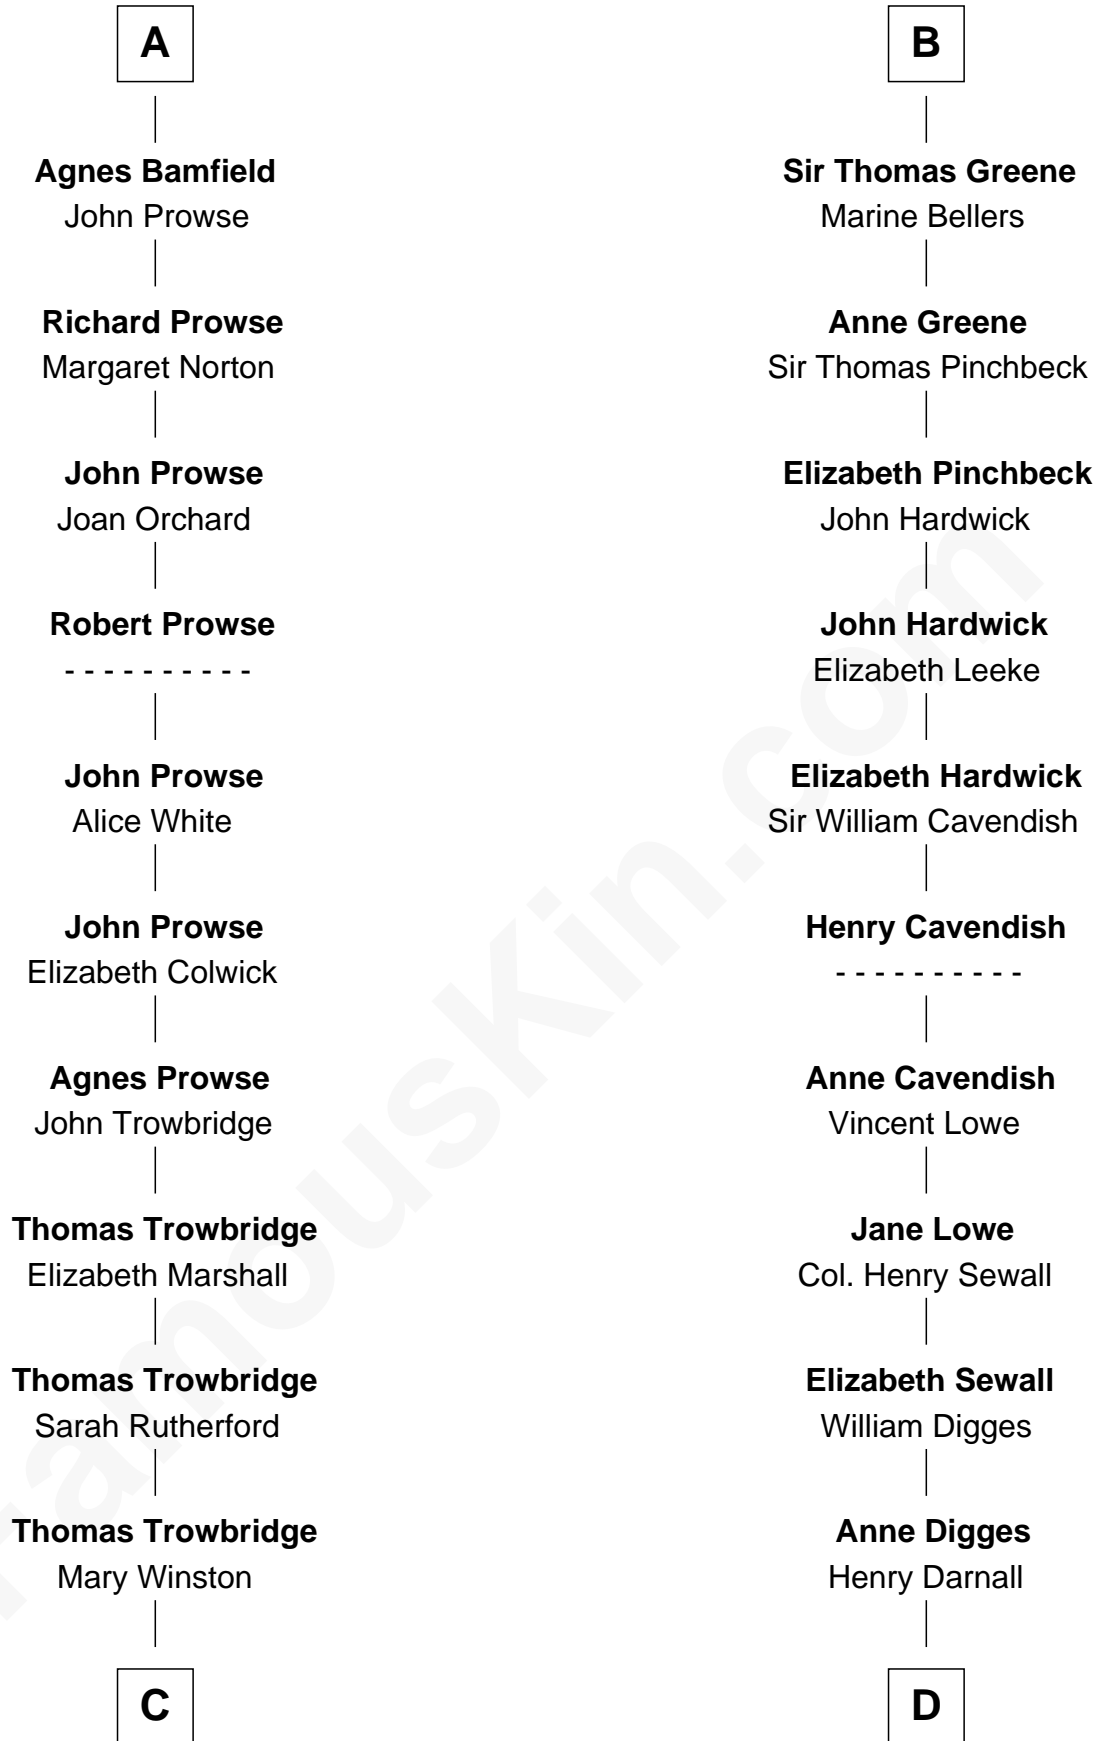

FamousKin.com
Relationship Chart of
Rutherford B. Hayes
19th U.S. President

18th cousin 3 times removed of
Daniel Carroll
Signer of the U.S. Constitution

C

Sarah Trowbridge

John Russell

Rebecca Russell

Ezekiel Hayes

Rutherford Hayes

Chloe Smith

Rutherford Hayes

Sophia Birchard

Rutherford B. Hayes

19th U.S. President

D

Eleanor Darnall