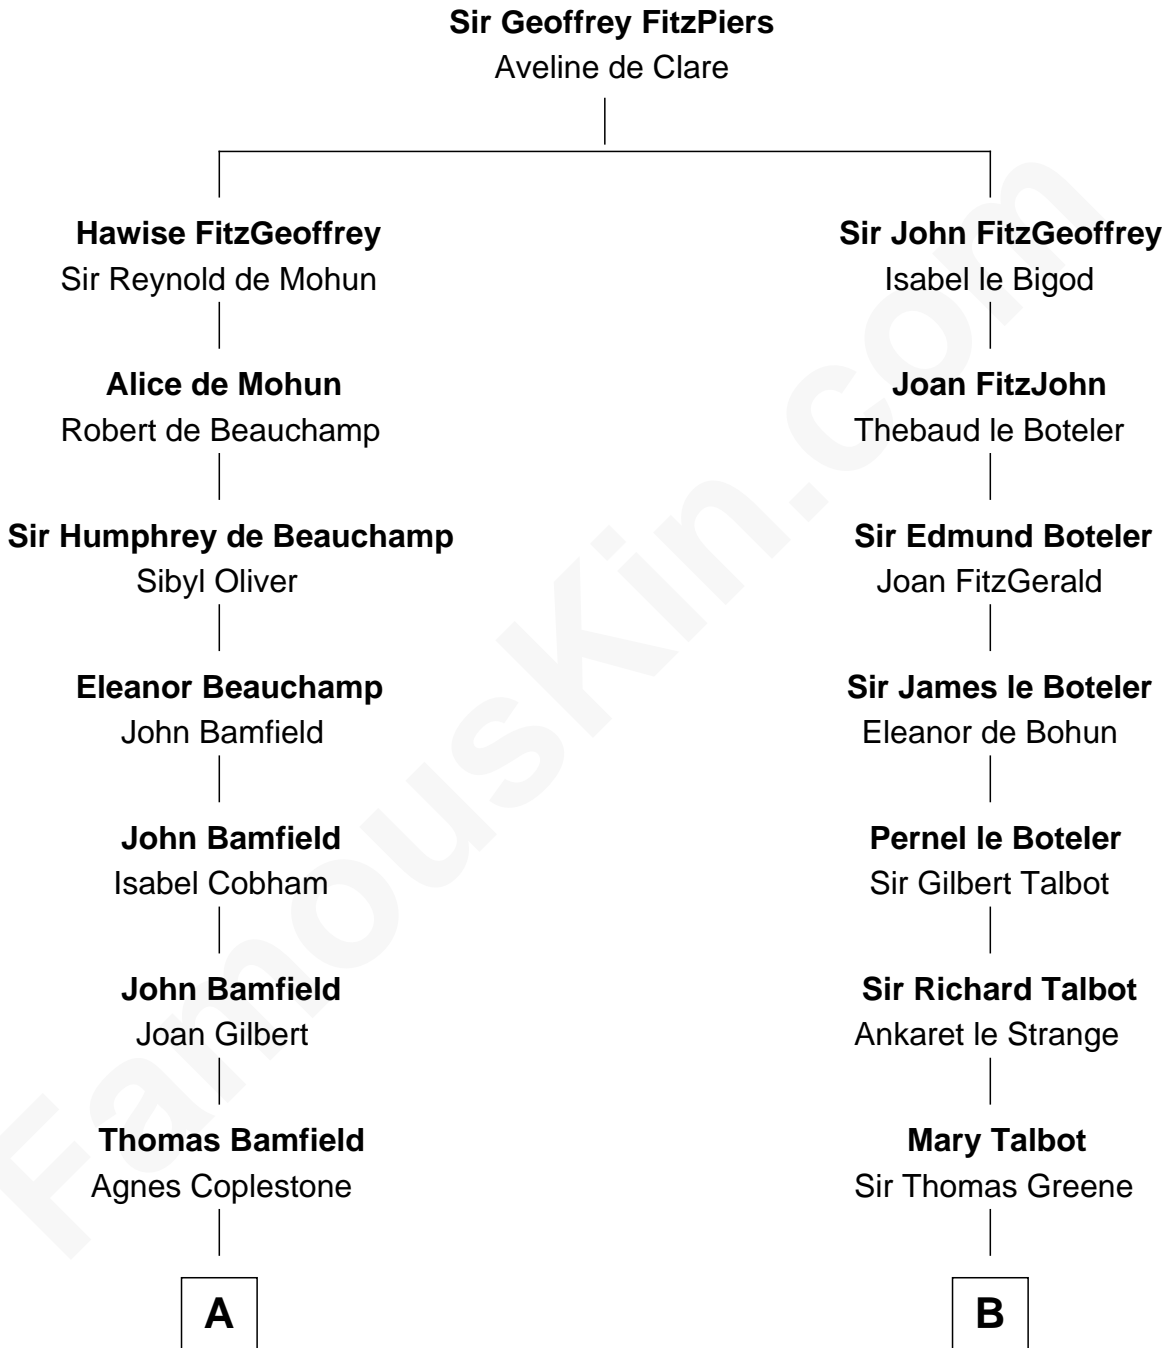

FamousKin.com
Relationship Chart of
Rutherford B. Hayes
19th U.S. President

18th cousin 3 times removed of
Daniel Carroll
Signer of the U.S. Constitution

C

Sarah Trowbridge

John Russell

Rebecca Russell

Ezekiel Hayes

Rutherford Hayes

Chloe Smith

Rutherford Hayes

Sophia Birchard

Rutherford B. Hayes

19th U.S. President

D

Eleanor Darnall