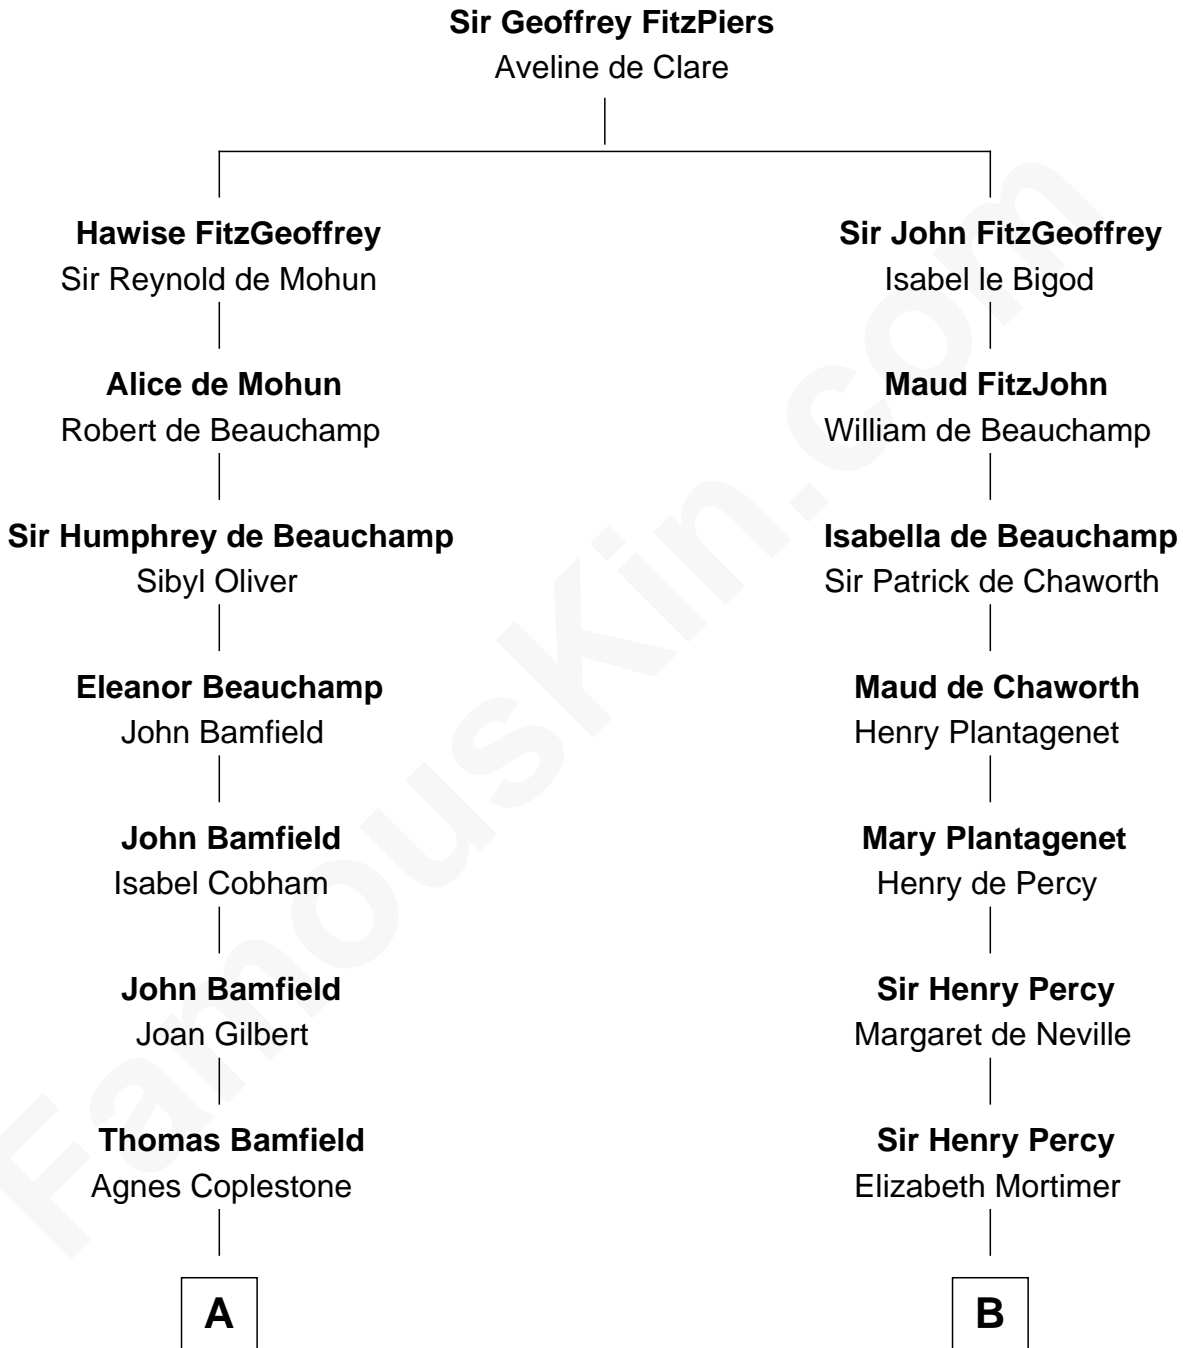

FamousKin.com

Relationship Chart of

Rutherford B. Hayes

19th U.S. President

21st cousin of

Lewis Carroll

Author of Alice in Wonderland

C

Sarah Trowbridge

John Russell

Rebecca Russell

Ezekiel Hayes

Rutherford Hayes

Chloe Smith

Rutherford Hayes

Sophia Birchard

Rutherford B. Hayes

19th U.S. President

D

Lucy Hoghton

Thomas Lutwidge

Henry Lutwidge

Jane Molyneux

Charles Lutwidge