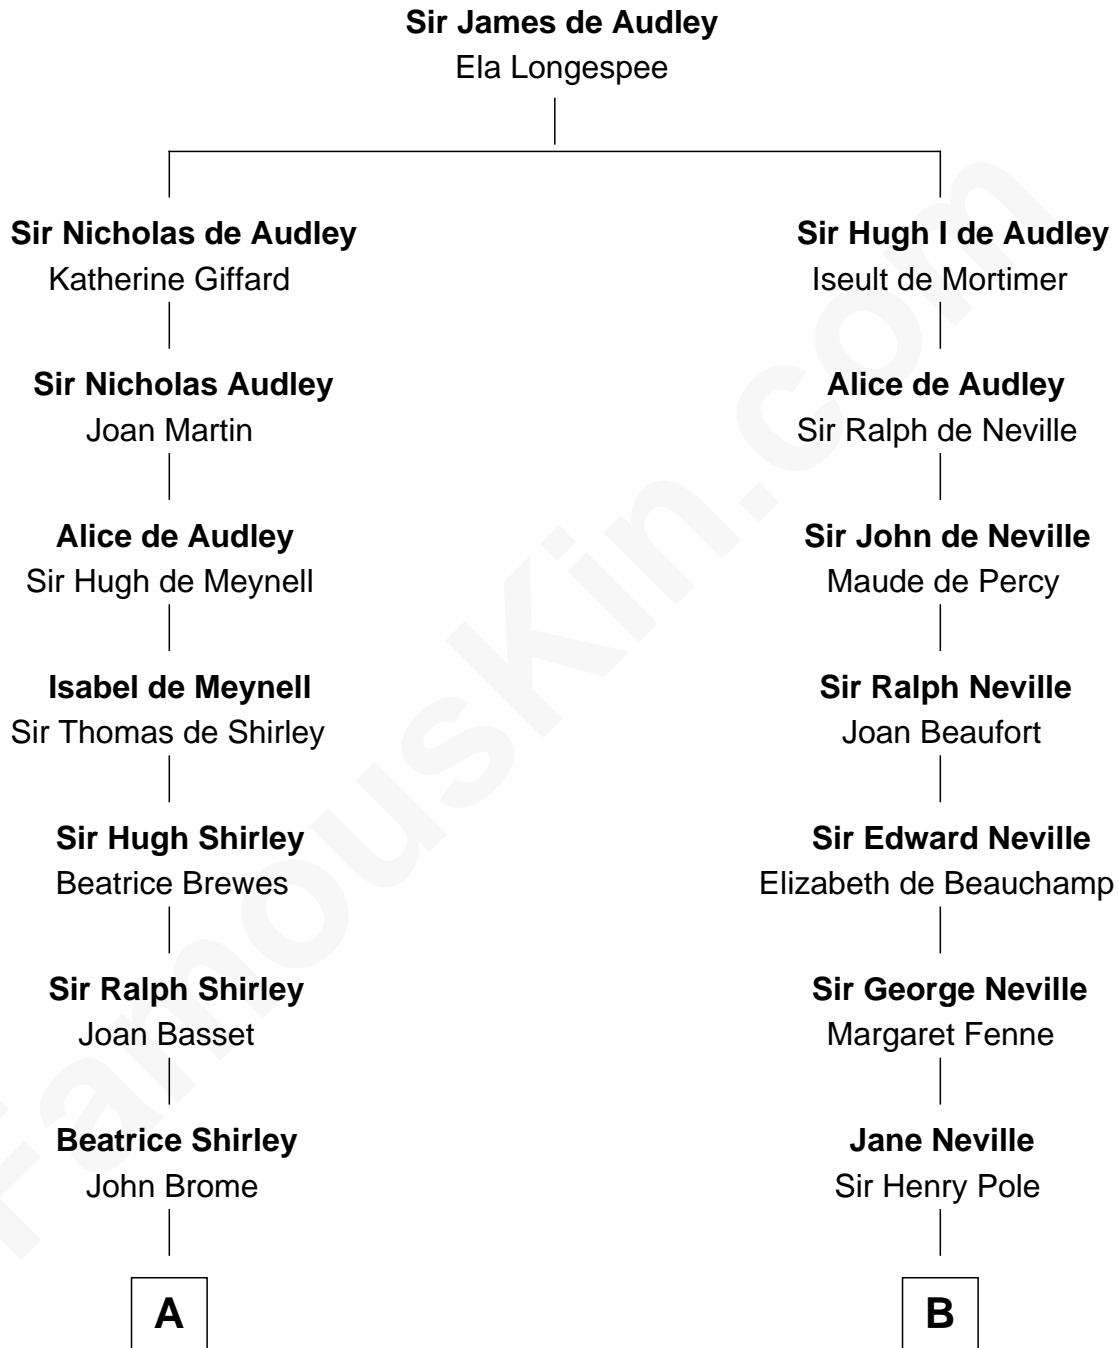

FamousKin.com
Relationship Chart of
Rutherford B. Hayes
19th U.S. President

18th cousin 2 times removed of

E. M. Forster
English Novelist

FamousKin.com