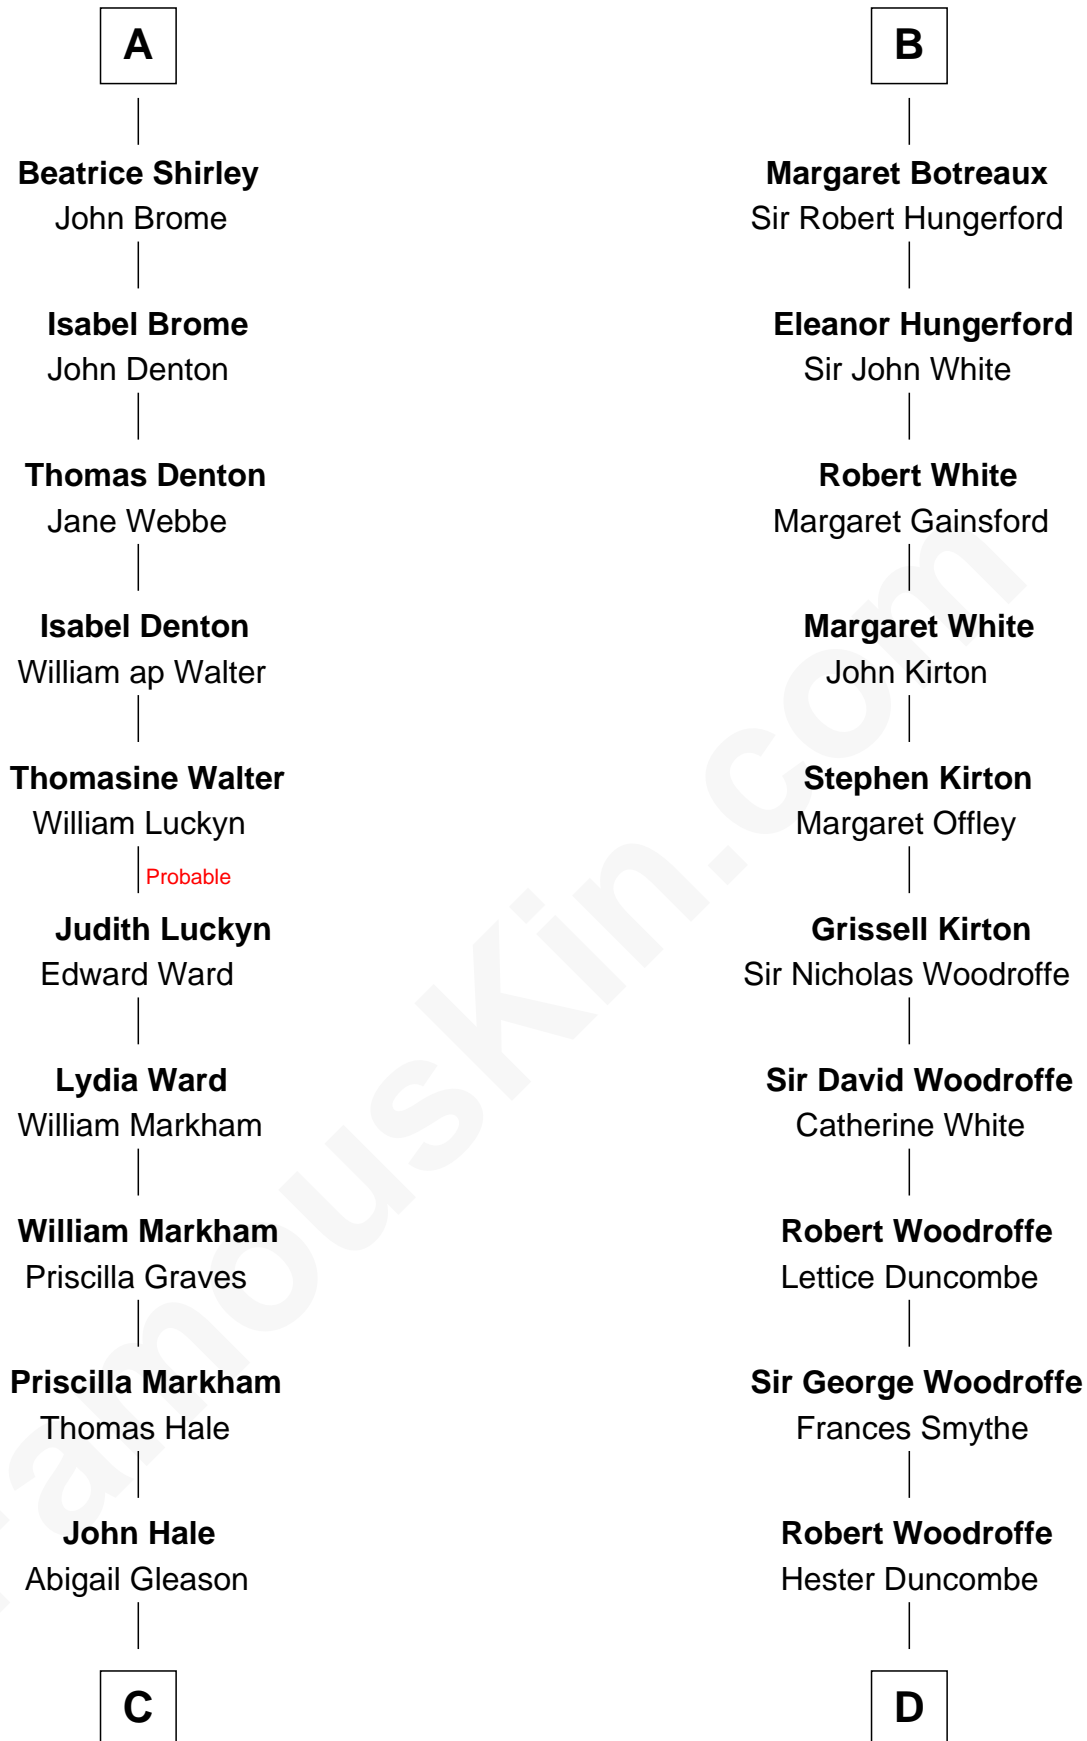

# FamousKin.com Relationship Chart of

**Rutherford B. Hayes**

*19th U.S. President*

21st cousin of

**Guillermo Billinghurst**

*31st President of Peru*

**John, King of England**

Isabelle of Angoulême

**C**

**Abigail Hale**  
Isaac Chandler

**Abigail Chandler**  
Israel Smith

**Chloe Smith**  
Rutherford Hayes

**Rutherford Hayes**  
Sophia Birchard

**Rutherford B. Hayes**  
*19th U.S. President*

**D**

**Lettice Woodroffe**  
William Billinghurst

**Rev. William Billinghurst**  
Catharine Bellas

**Robert Billinghurst**  
Maria Francisca Agrelo

**Guillermo Eugenio Billinghurst**  
Belisaria Angulo

**Guillermo Billinghurst**  
*31st President of Peru*