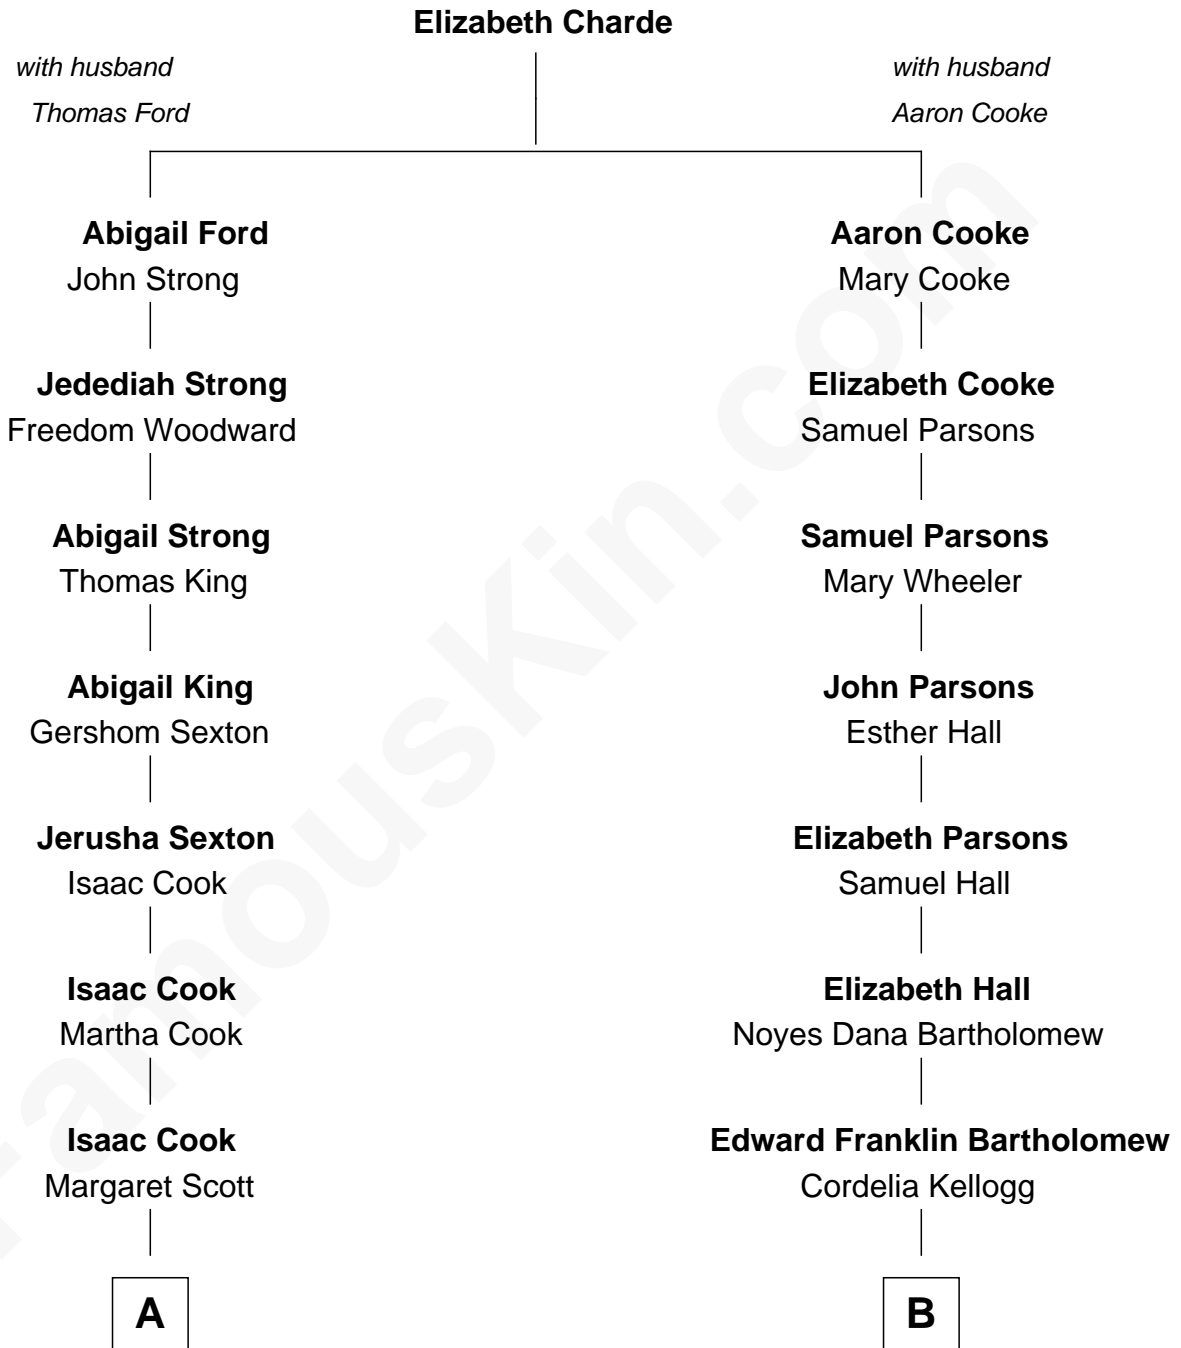

## Relationship Chart of

### Lucy (Webb) Hayes

*First Lady of President Rutherford B. Hayes*

8th cousin 2 times removed of

**Clint Eastwood**

*TV & Film Actor and Director*

**A**

**Mariah Cook**  
Dr. James Webb

**Lucy (Webb) Hayes**  
*First Lady of Rutherford Hayes*

**B**

**Sophia Aurelia Bartholomew**  
Charles Claude Runner

**Waldo Errol Runner**  
Virginia May McClanahan

**Margaret Ruth Runner**  
Clinton Eastwood

**Clint Eastwood**  
*TV & Film Actor and Director*