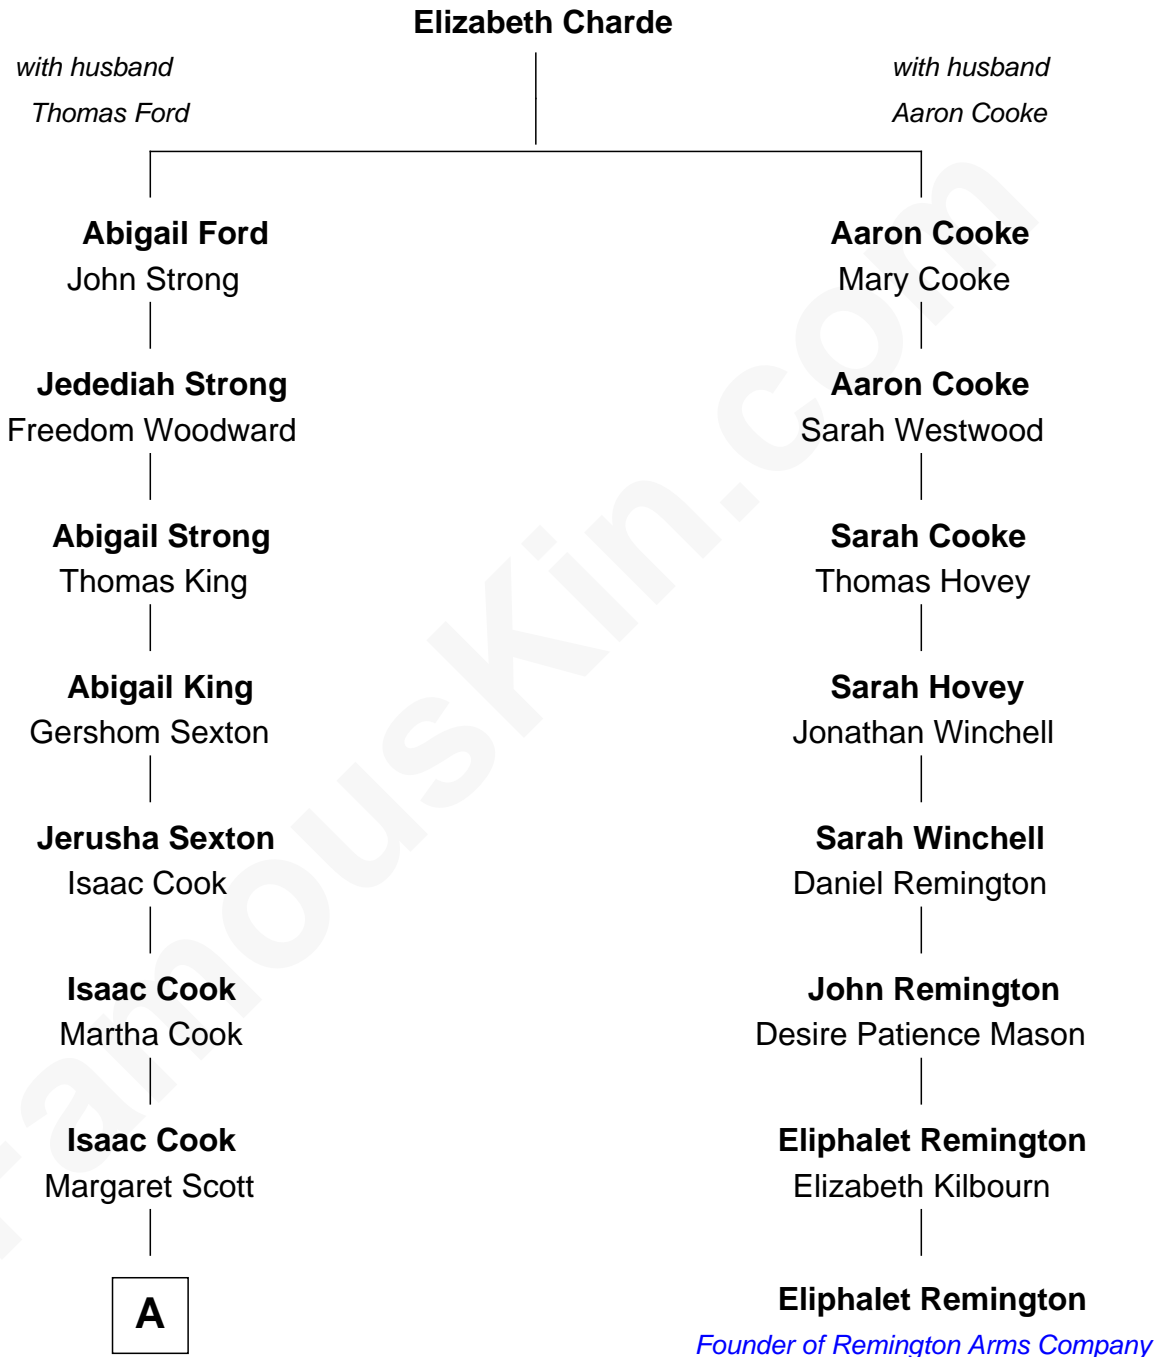

FamousKin.com

Relationship Chart of

Lucy (Webb) Hayes

First Lady of President Rutherford B. Hayes

7th cousin 1 time removed of

Eliphalet Remington

Founder of Remington Arms Company

A

—
Mariah Cook
Dr. James Webb

—
Lucy (Webb) Hayes
First Lady of Rutherford Hayes

FamousKin.com