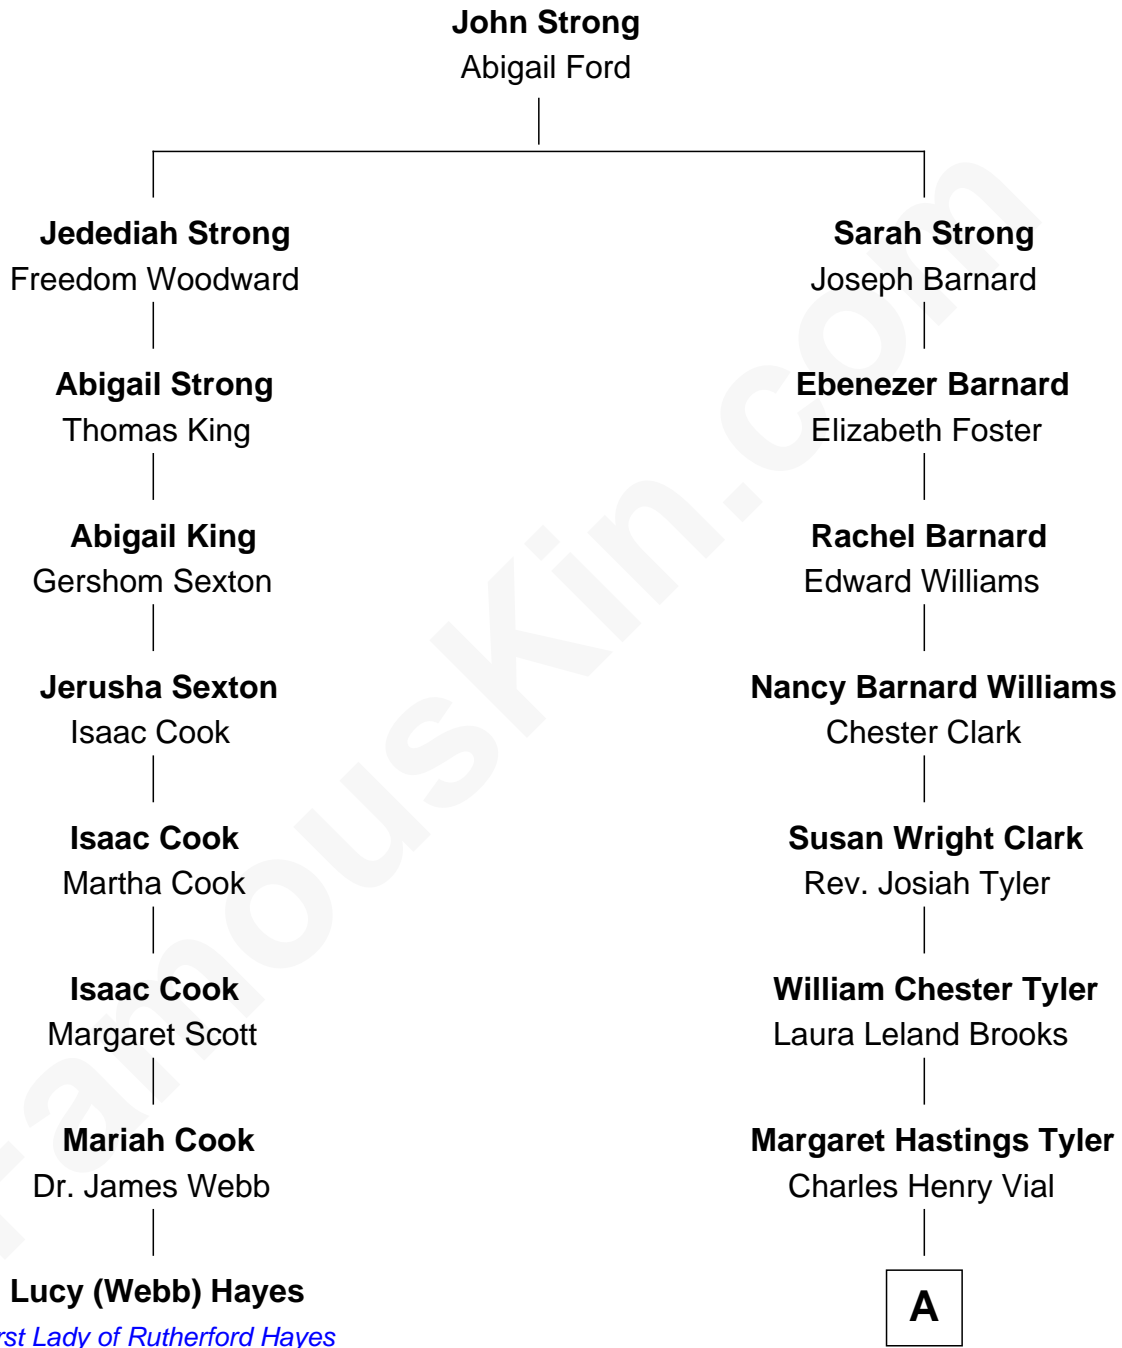

FamousKin.com

Relationship Chart of

Lucy (Webb) Hayes

First Lady of President Rutherford B. Hayes

7th cousin 2 times removed of

Kate Upton

Sports Illustrated Swimsuit Cover Model

A

Elizabeth Brooks Vial
Stephen Edward Upton

Jefferson Matthew Upton
Shelley Fawn Davis

Kate Upton
Model and Actress

FamousKin.com