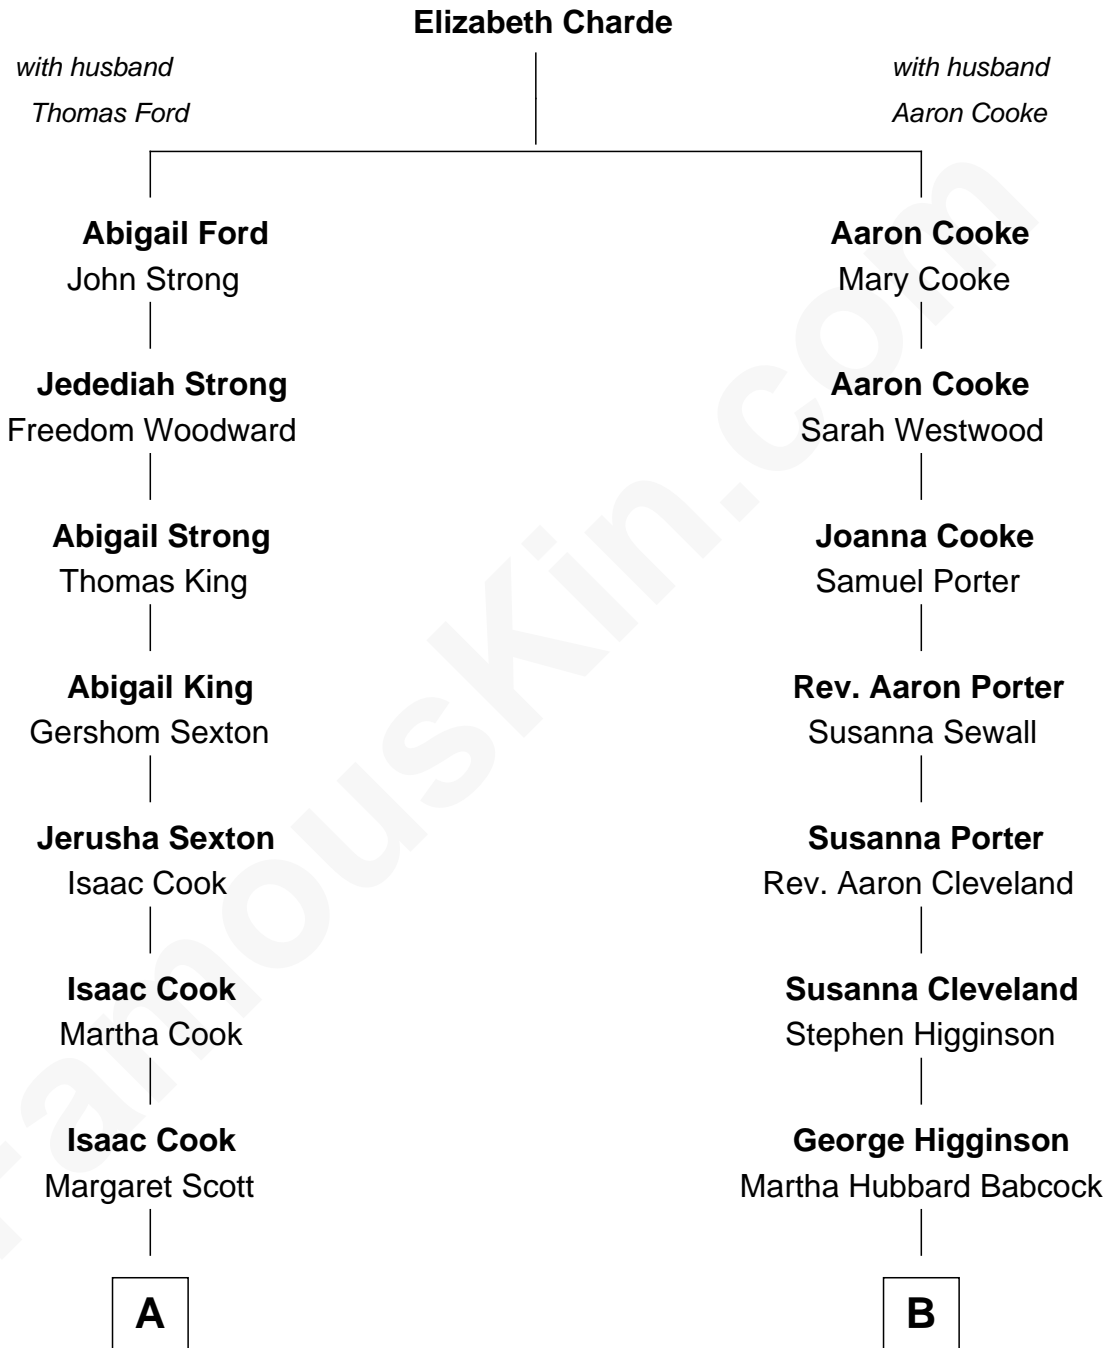

FamousKin.com

Relationship Chart of

Lucy (Webb) Hayes

First Lady of President Rutherford B. Hayes

8th cousin of

Henry Lee Higginson

Founder of the Boston Symphony Orchestra

A

Mariah Cook
Dr. James Webb

Lucy (Webb) Hayes
First Lady of Rutherford Hayes

B

George Higginson
Mary Cabot Lee

Henry Lee Higginson
Founder, Boston Symphony Orchestra

FamousKin.com