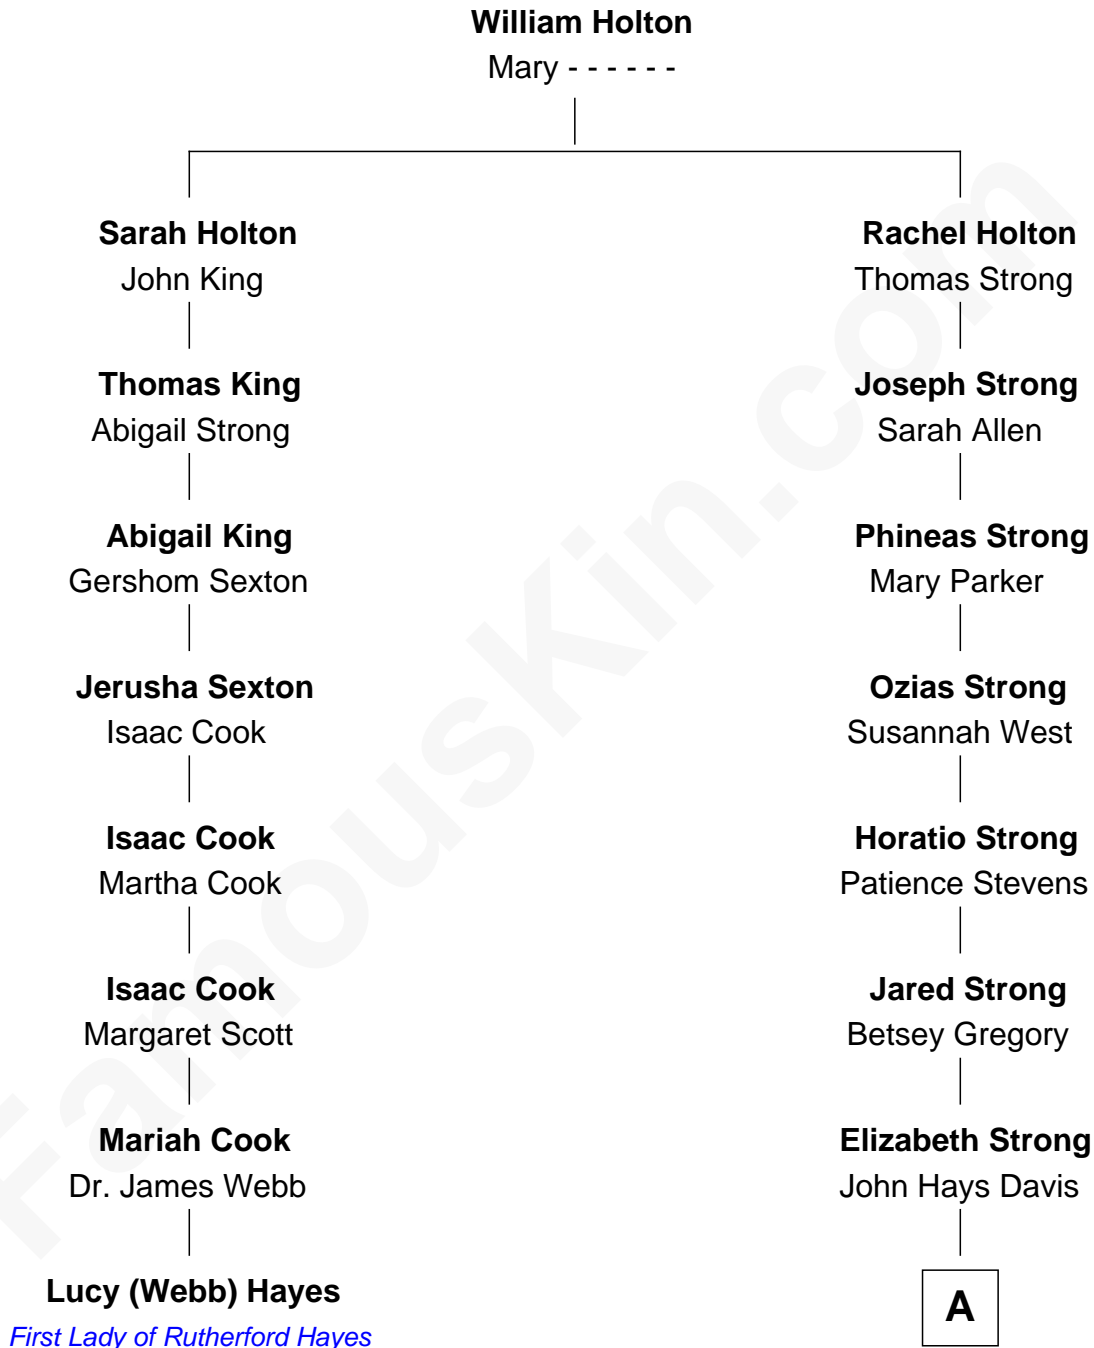

FamousKin.com

Relationship Chart of

Lucy (Webb) Hayes

First Lady of President Rutherford B. Hayes

7th cousin 3 times removed of

Sarah Caldwell

1st Female Conductor of the Metropolitan Opera

A