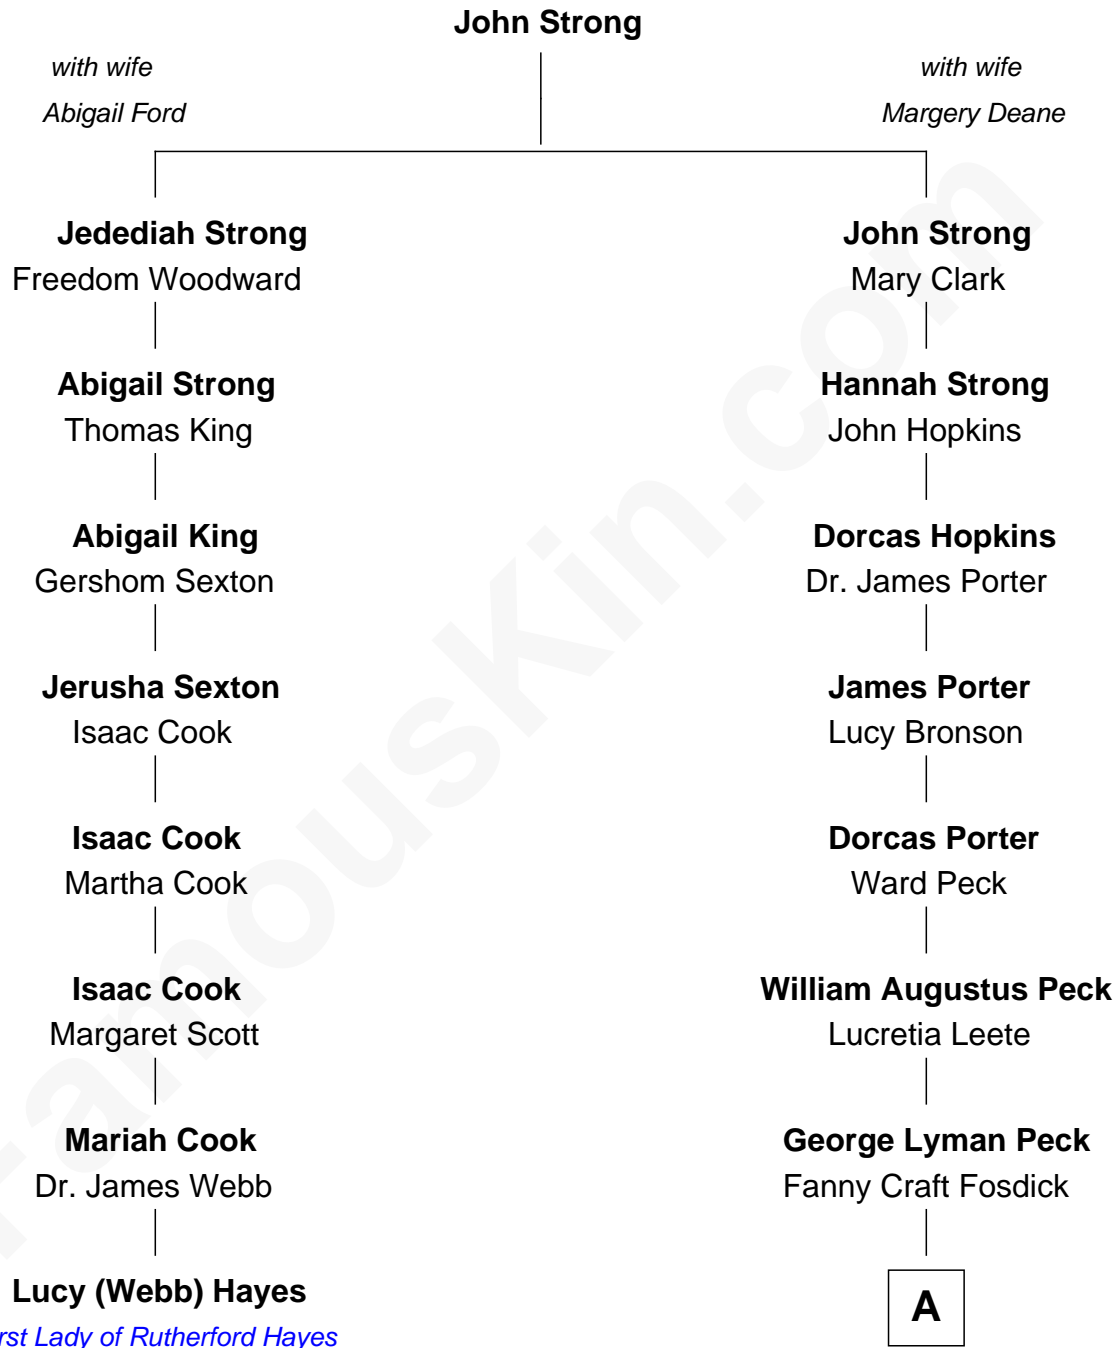

FamousKin.com Relationship Chart of

Lucy (Webb) Hayes

First Lady of President Rutherford B. Hayes

7th cousin 3 times removed of

Mizuo Peck

TV and Movie Actress

A

George Leete Peck
Katharine May Tolles

Laurence Tolles Peck
Barbara Field

George Leete Peck
Sanae Mizusawa

Mizuo Peck
TV and Movie Actress