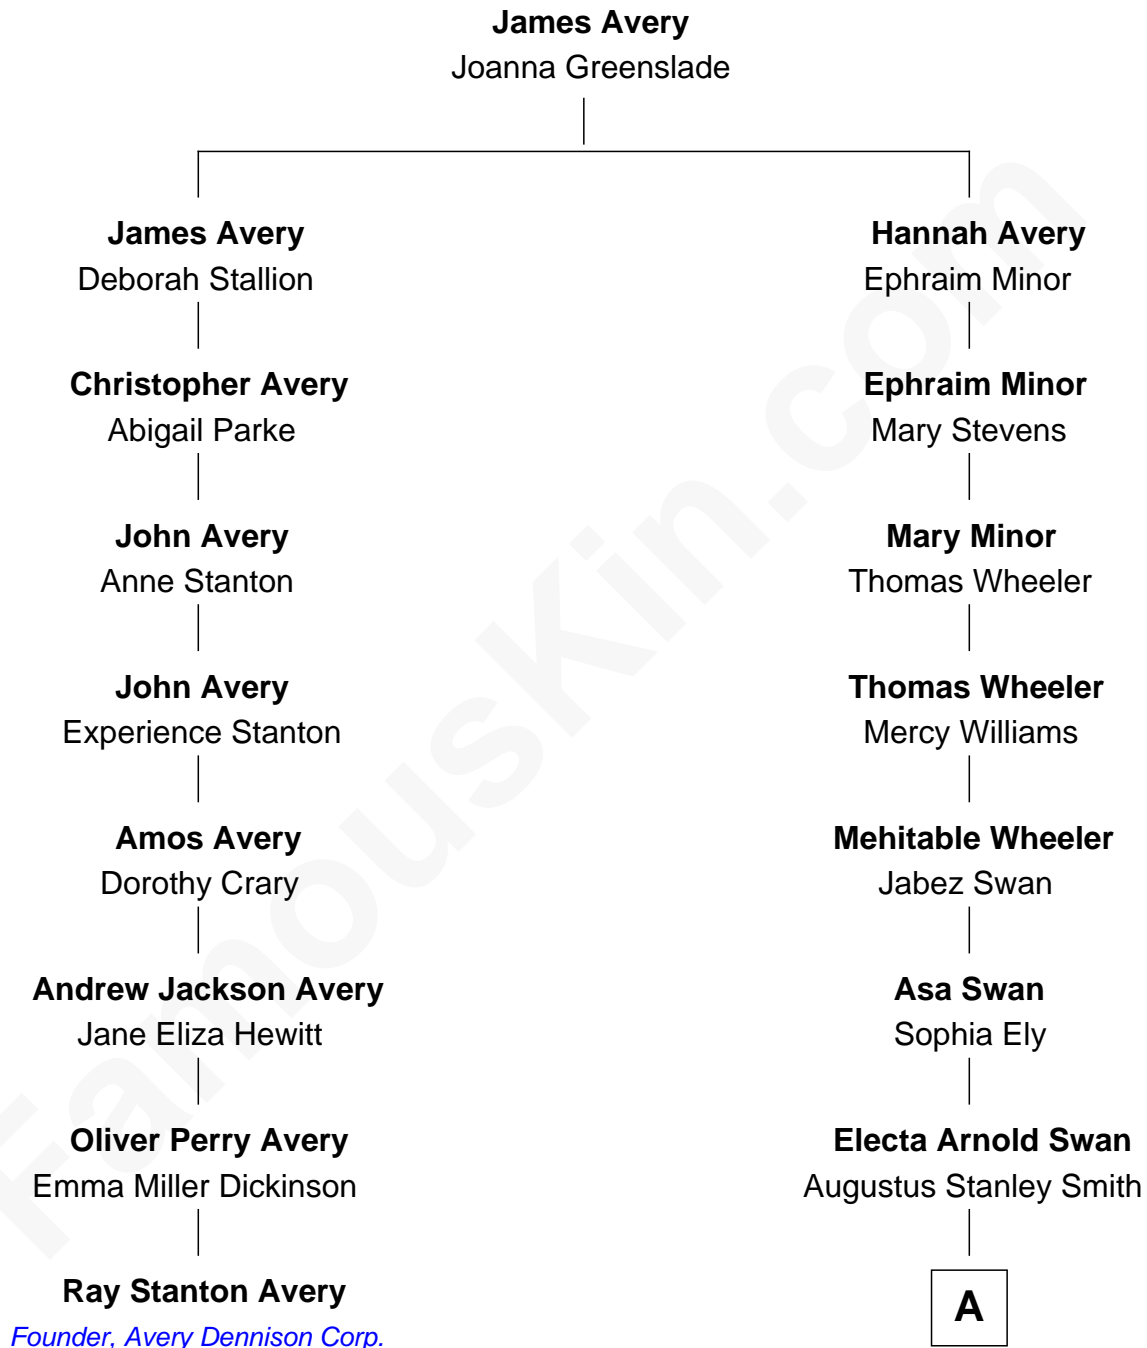

# FamousKin.com

## Relationship Chart of

### Ray Stanton Avery

Founder, Avery Dennison Corp.

7th cousin 4 times removed of

**Tammy Duckworth**

U.S. Senator from Illinois

**A**

Charles Marion Smith

Emma Dean Smith

Gurdon Robbins Smith

Daisy Deane Amick

Winnie Smith

Joseph Frank Duckworth

Franklin Garthwright Duckworth

Lamai Sompornpairin

**Tammy Duckworth**

*U.S. Senator from Illinois*