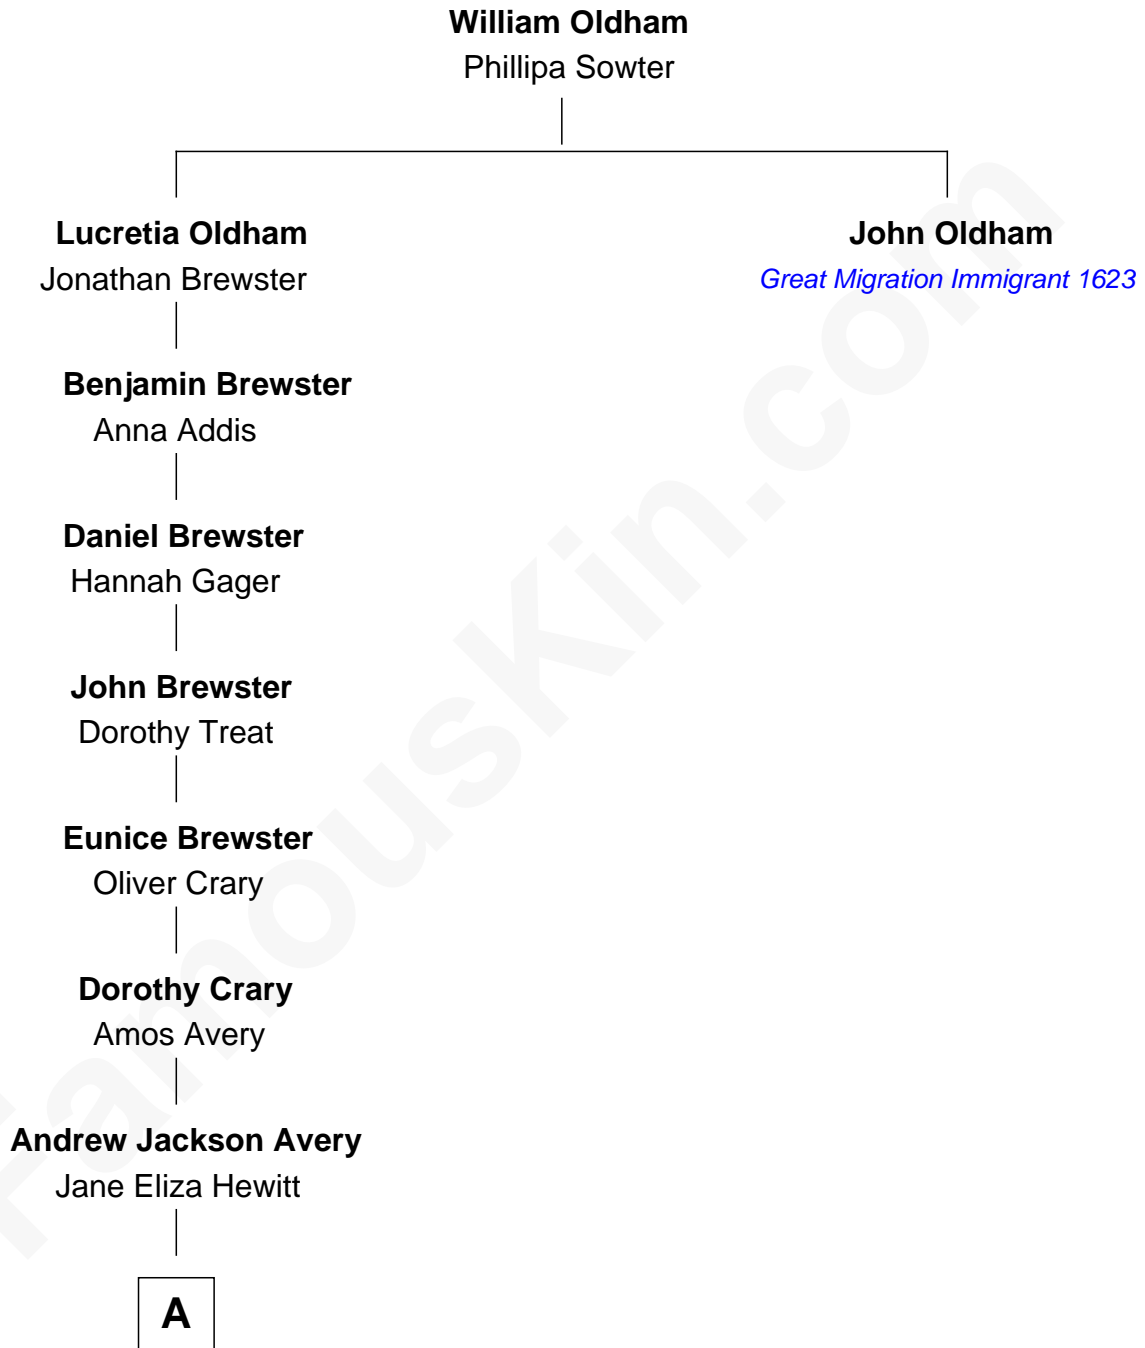

FamousKin.com

Relationship Chart of

Ray Stanton Avery

Founder, Avery Dennison Corp.

6th great-grandnephew of

John Oldham

(c1592 - 1636) Great Migration Immigrant 1623

A

—
Oliver Perry Avery
Emma Miller Dickinson

—
Ray Stanton Avery
Founder, Avery Dennison Corp.

FamousKin.com