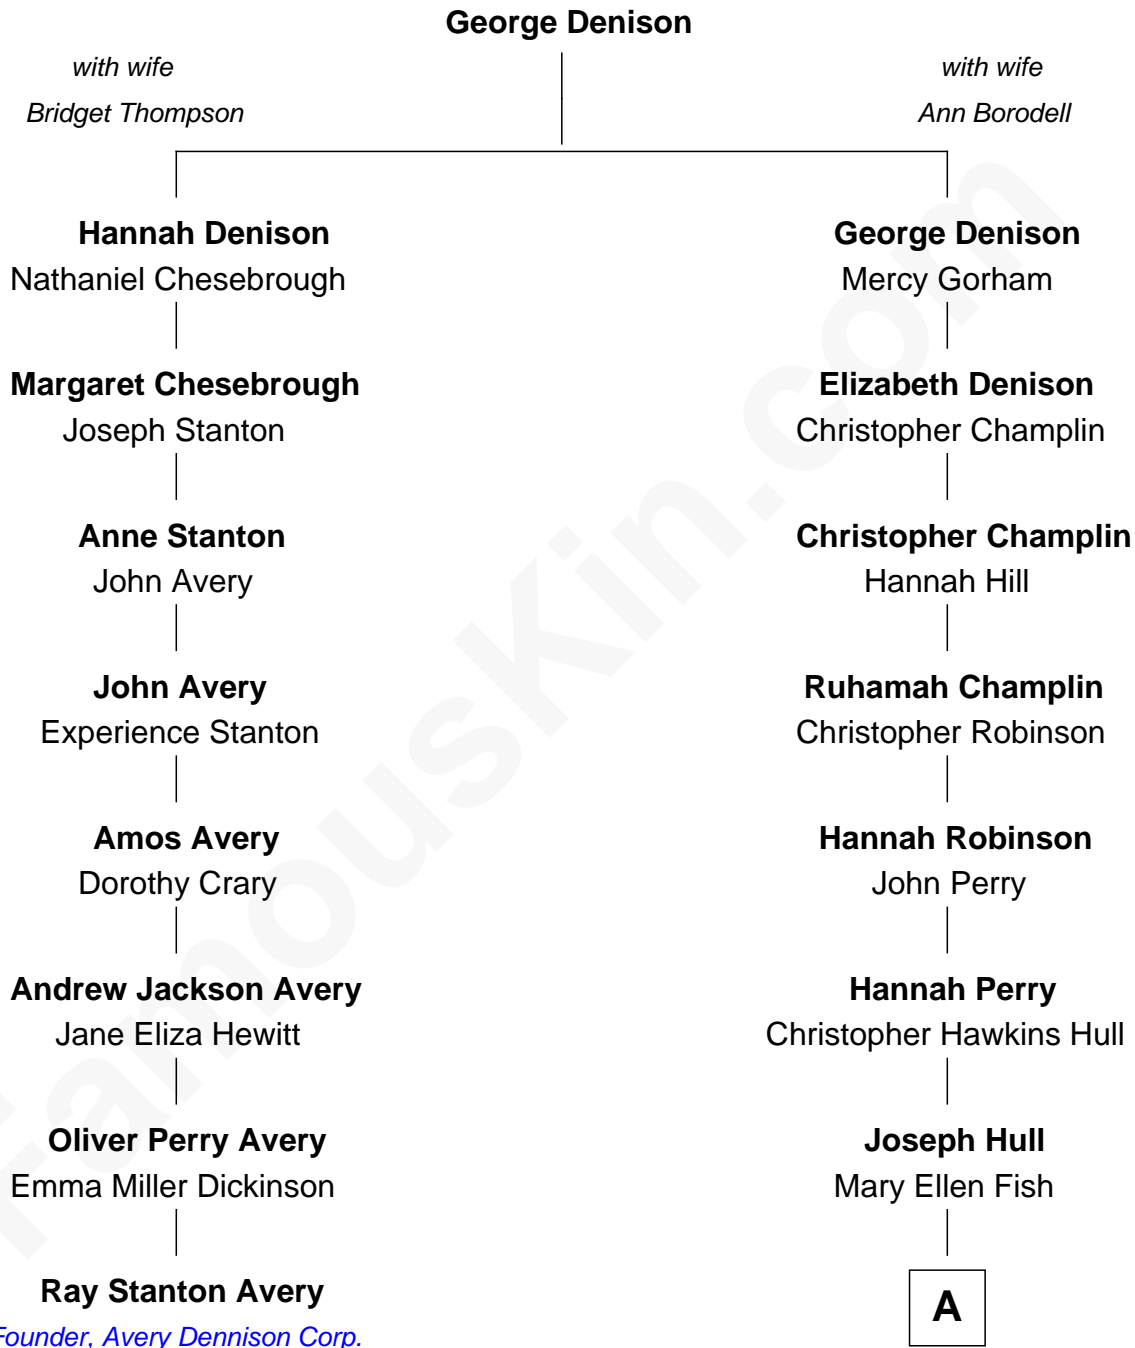

FamousKin.com

Relationship Chart of

Ray Stanton Avery

Founder, Avery Dennison Corp.

7th cousin 4 times removed of

Gretchen Mol

TV and Movie Actress

A

William Robinson Hull

Lillian J. Miller

Virgia Viola Hull

Harry Clift Morgan

Henry Williams Morgan

Beatrix Chappuis

Janet Morgan

James Curtis Mol

Gretchen Mol

TV and Movie Actress